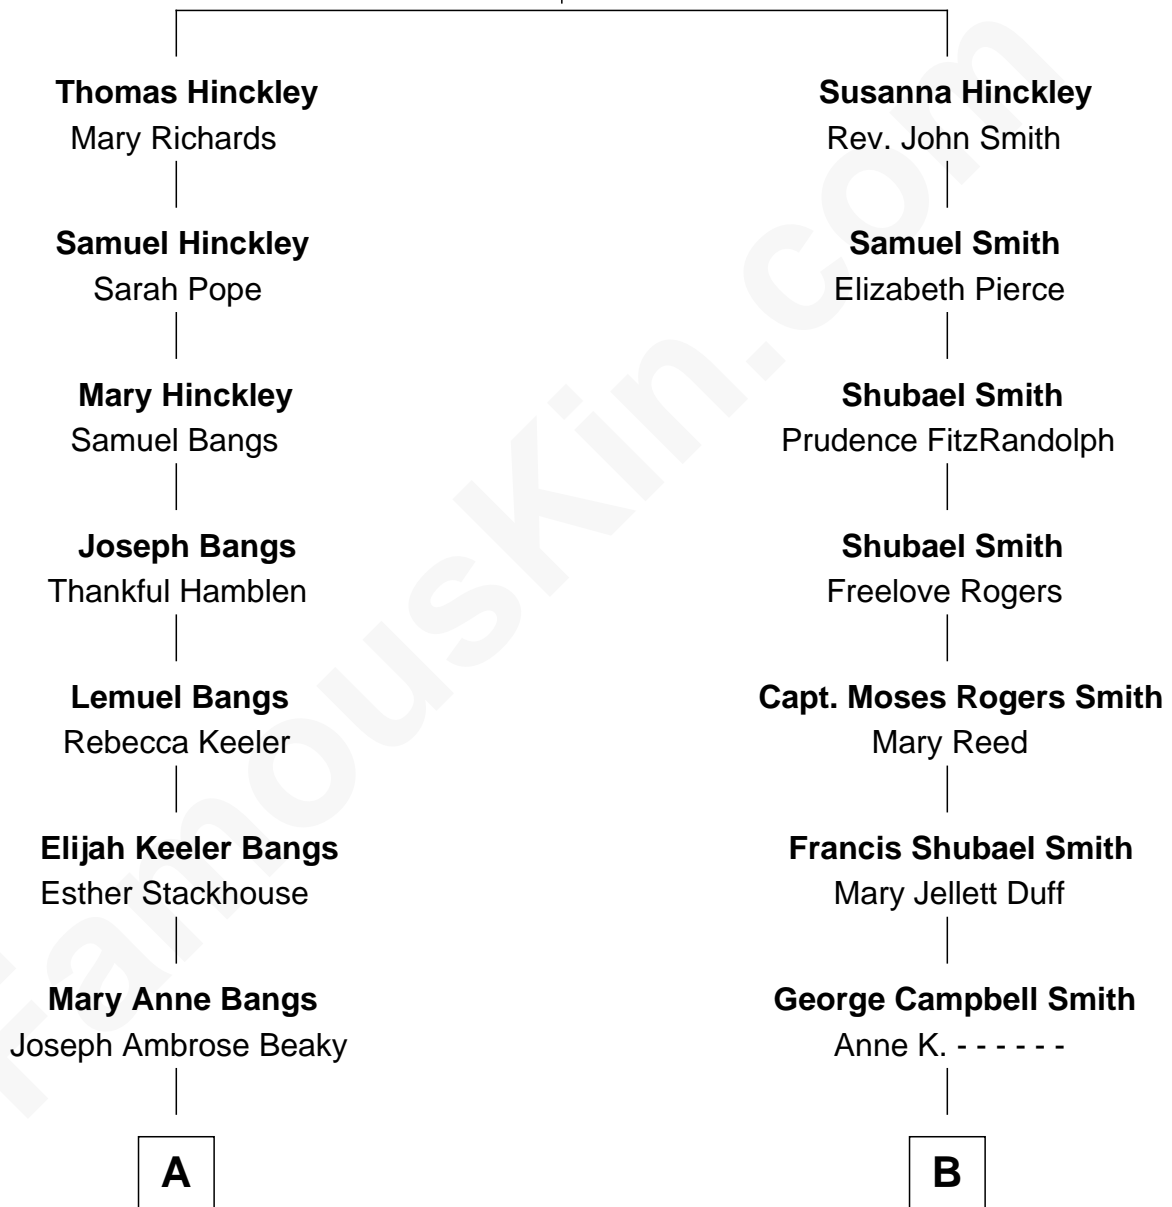

FamousKin.com
Relationship Chart of
George H. W. Bush
41st U.S. President

9th cousin 1 time removed of
Kevin Bacon
Movie Actor

Samuel Hinckley
 Sarah Soole

A

Martha Adela Beaky
David Davis Walker

George Herbert Walker
Lucretia Wear

Dorothy Wear Walker
Prescott Sheldon Bush

George H. W. Bush
41st U.S. President

B

Dorothy F. Smith
Artemas H. Holmes

Ruth Hilda Holmes
Edmund Norwood Bacon

Kevin Bacon
Movie Actor

FamousKin.com