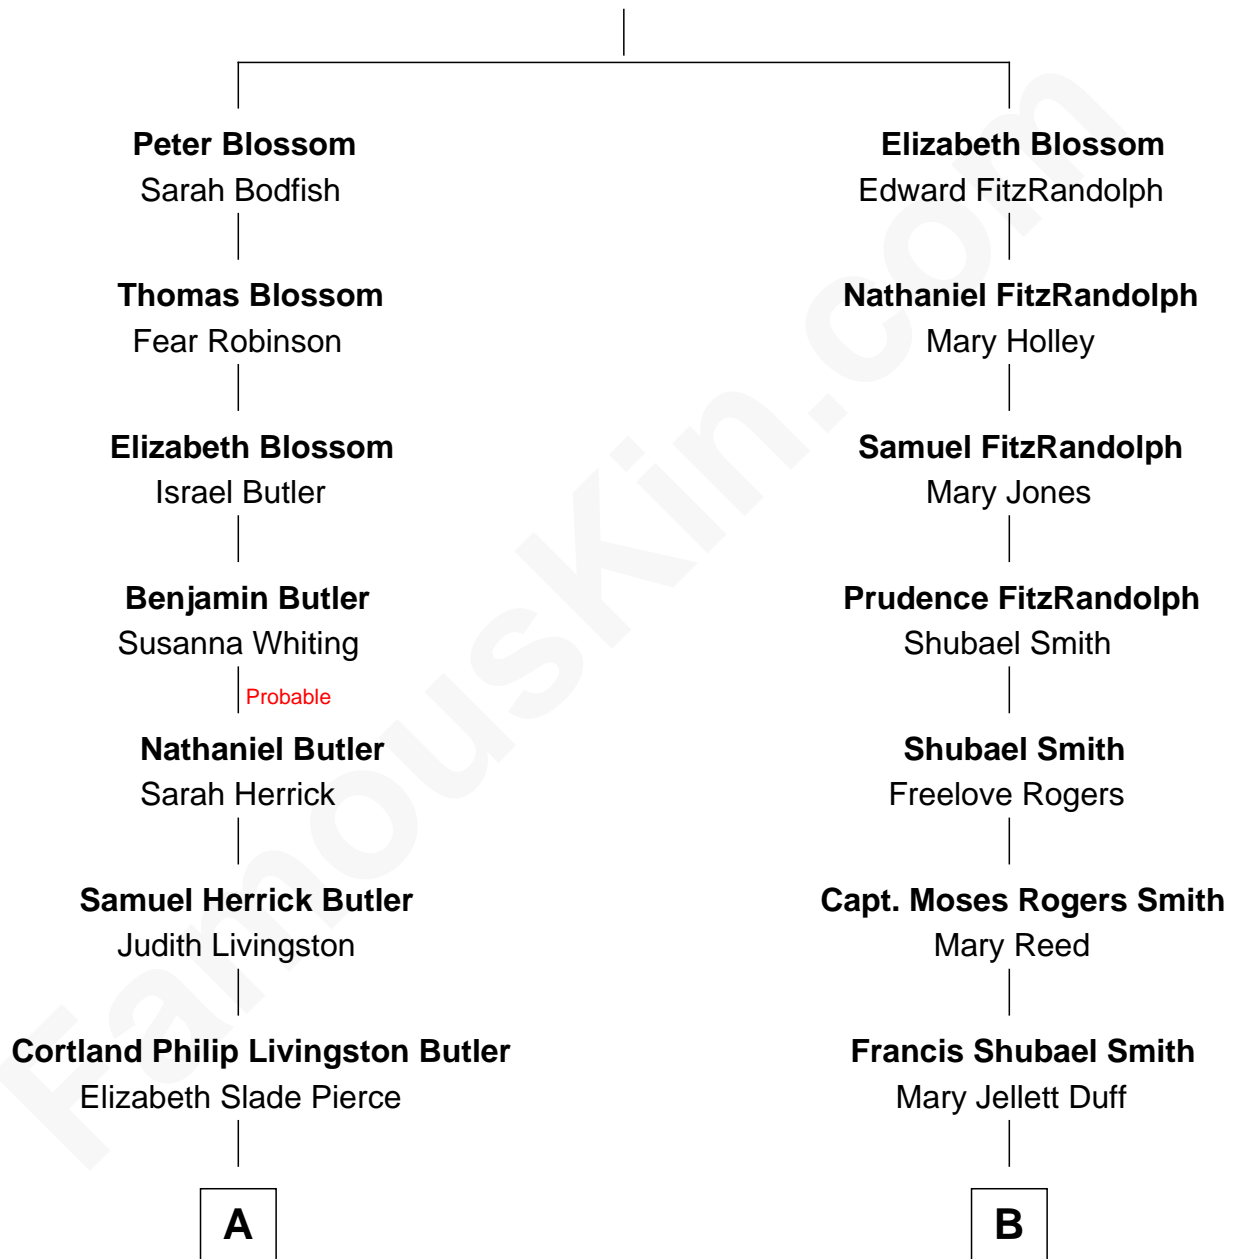

FamousKin.com Relationship Chart of

George H. W. Bush

41st U.S. President

10th cousin of

Kevin Bacon

Movie Actor

Thomas Blossom

Anne Elsdon

A

Mary Elizabeth Butler
Robert Emmet Sheldon

Flora Sheldon
Samuel Prescott Bush

Prescott Sheldon Bush
Dorothy Wear Walker

George H. W. Bush
41st U.S. President

B

George Campbell Smith
Anne K. - - - - -

Dorothy F. Smith
Artemas H. Holmes