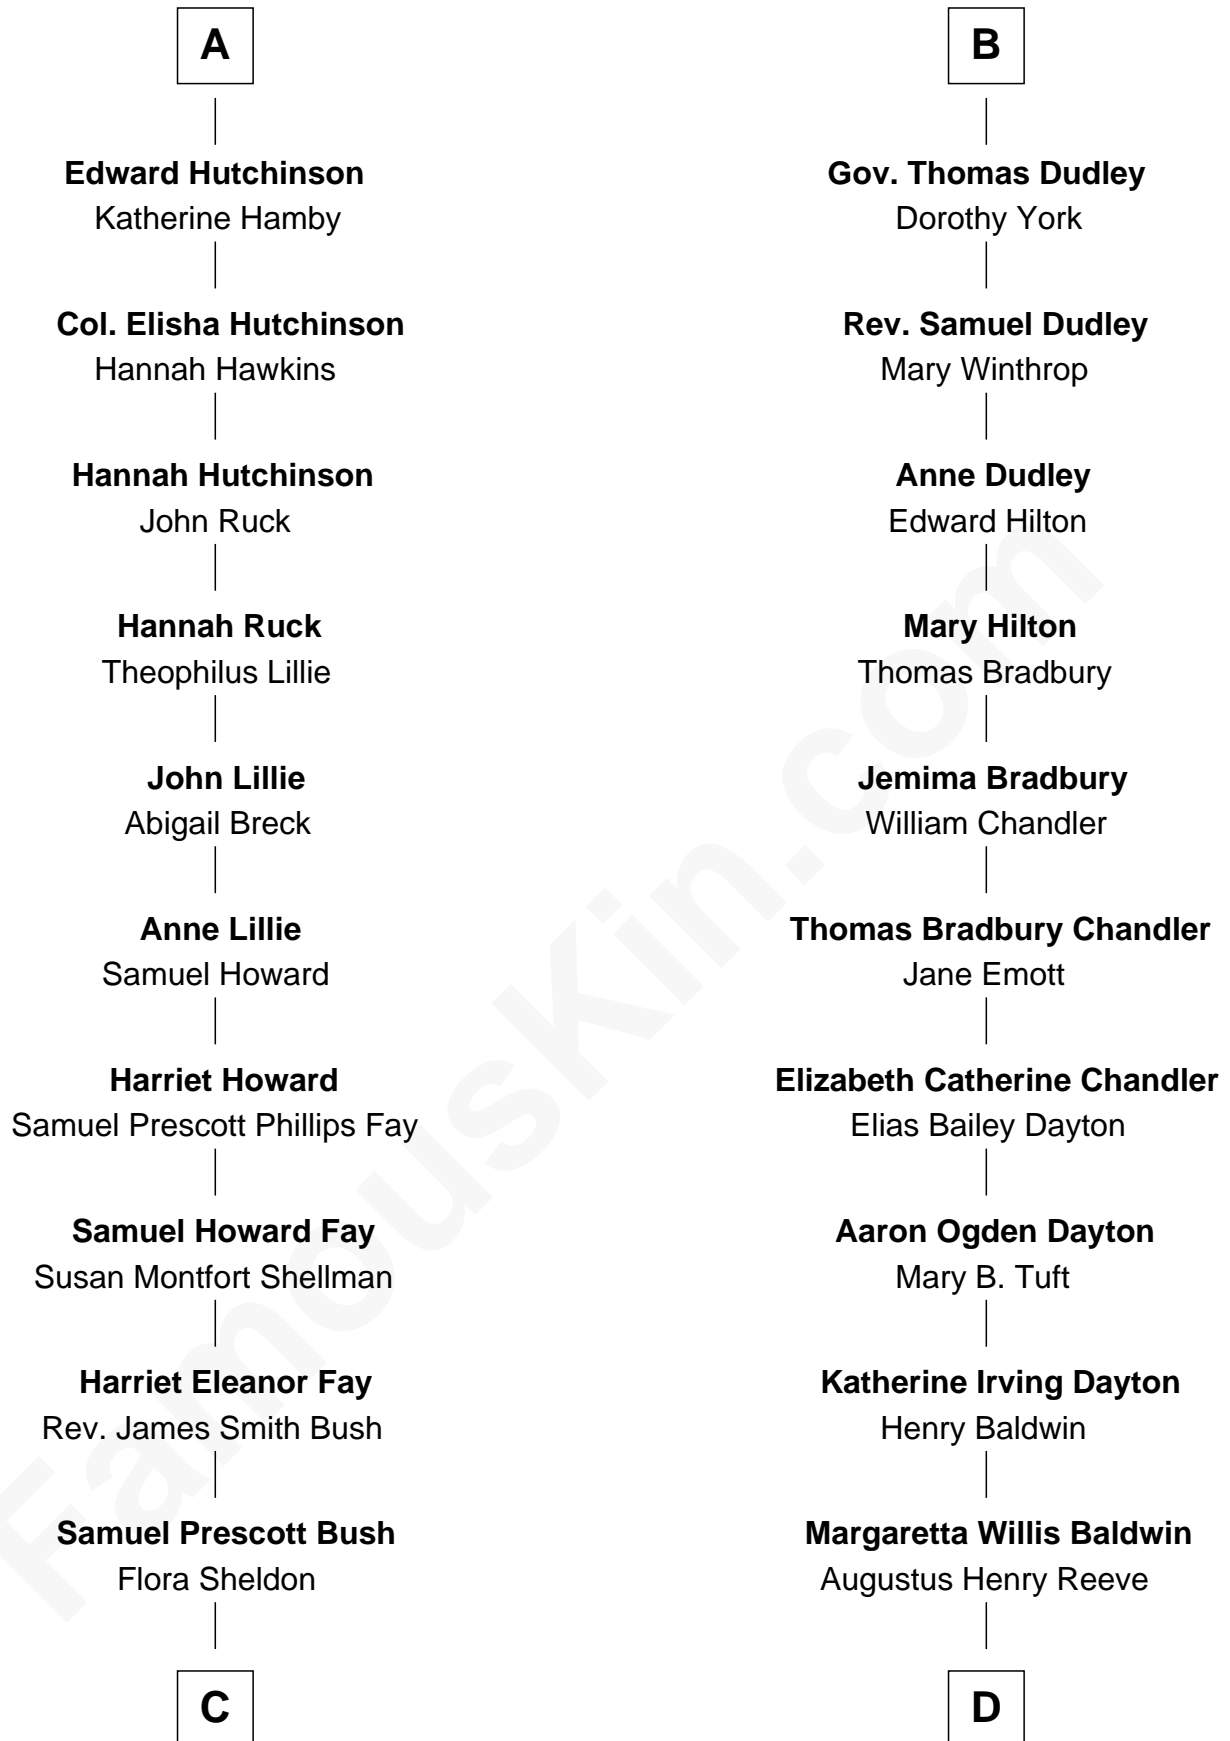

FamousKin.com Relationship Chart of

George H. W. Bush

41st U.S. President

18th cousin 1 time removed of

Christopher Reeve

Movie Actor

Sir Walter Blount

Sancha de Ayala

Sir John Sutton

Sir John Sutton

Elizabeth Berkeley

Sir Edmund Sutton

Joyce Tiptoft

Sir Edward Sutton

Cecily Willoughby

Sir John Sutton

Cecily Grey

Sir Henry Dudley

----- Ashton

Probable

Roger Dudley

Susanna Thorne

B

C

Prescott Sheldon Bush

Dorothy Wear Walker

George H. W. Bush

41st U.S. President

D

Richard Henry Reeve

Anne Conrad D'Olier

Franklin D'Olier Reeve