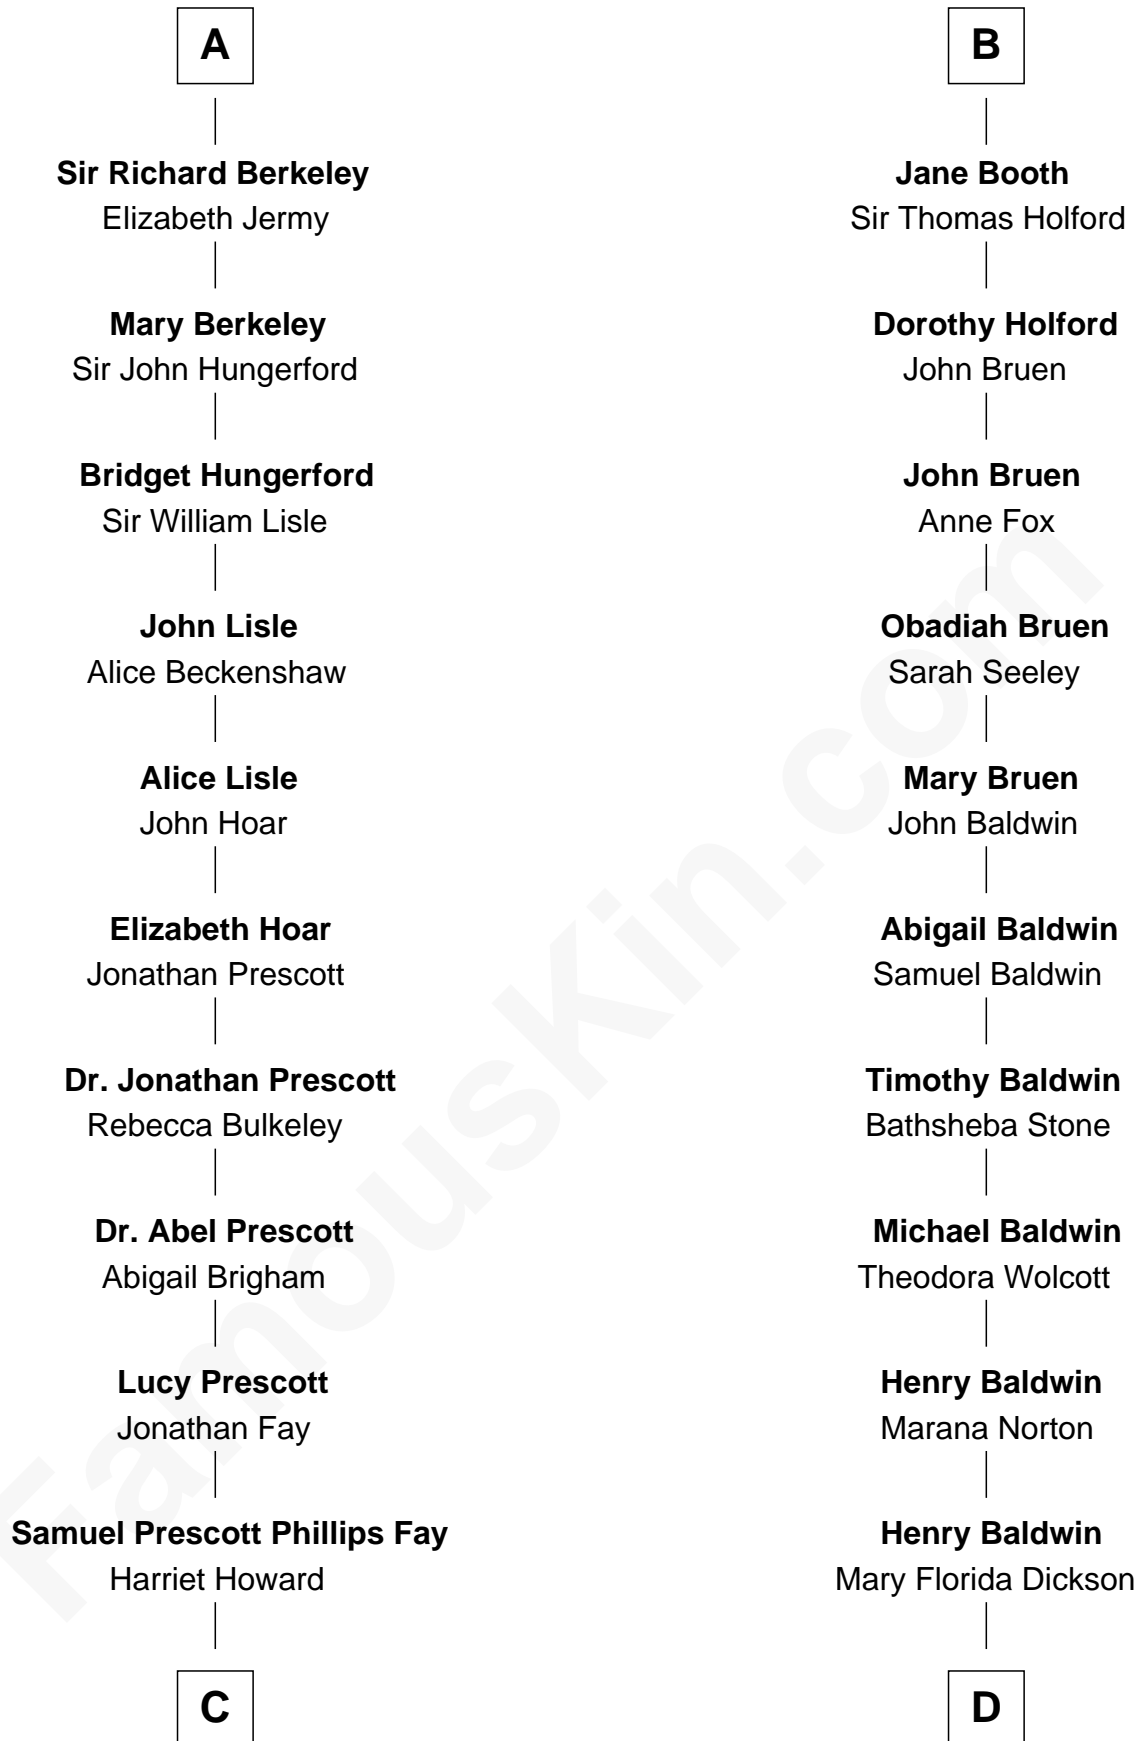

FamousKin.com Relationship Chart of

George H. W. Bush

41st U.S. President

21st cousin of

Christopher Reeve

Movie Actor

Katherine de Hastang

Ralph de Stafford

C

Samuel Howard Fay
Susan Montfort Shellman

Harriet Eleanor Fay
Rev. James Smith Bush

Samuel Prescott Bush
Flora Sheldon

Prescott Sheldon Bush
Dorothy Wear Walker

George H. W. Bush
41st U.S. President

D

Henry Baldwin
Katherine Irving Dayton