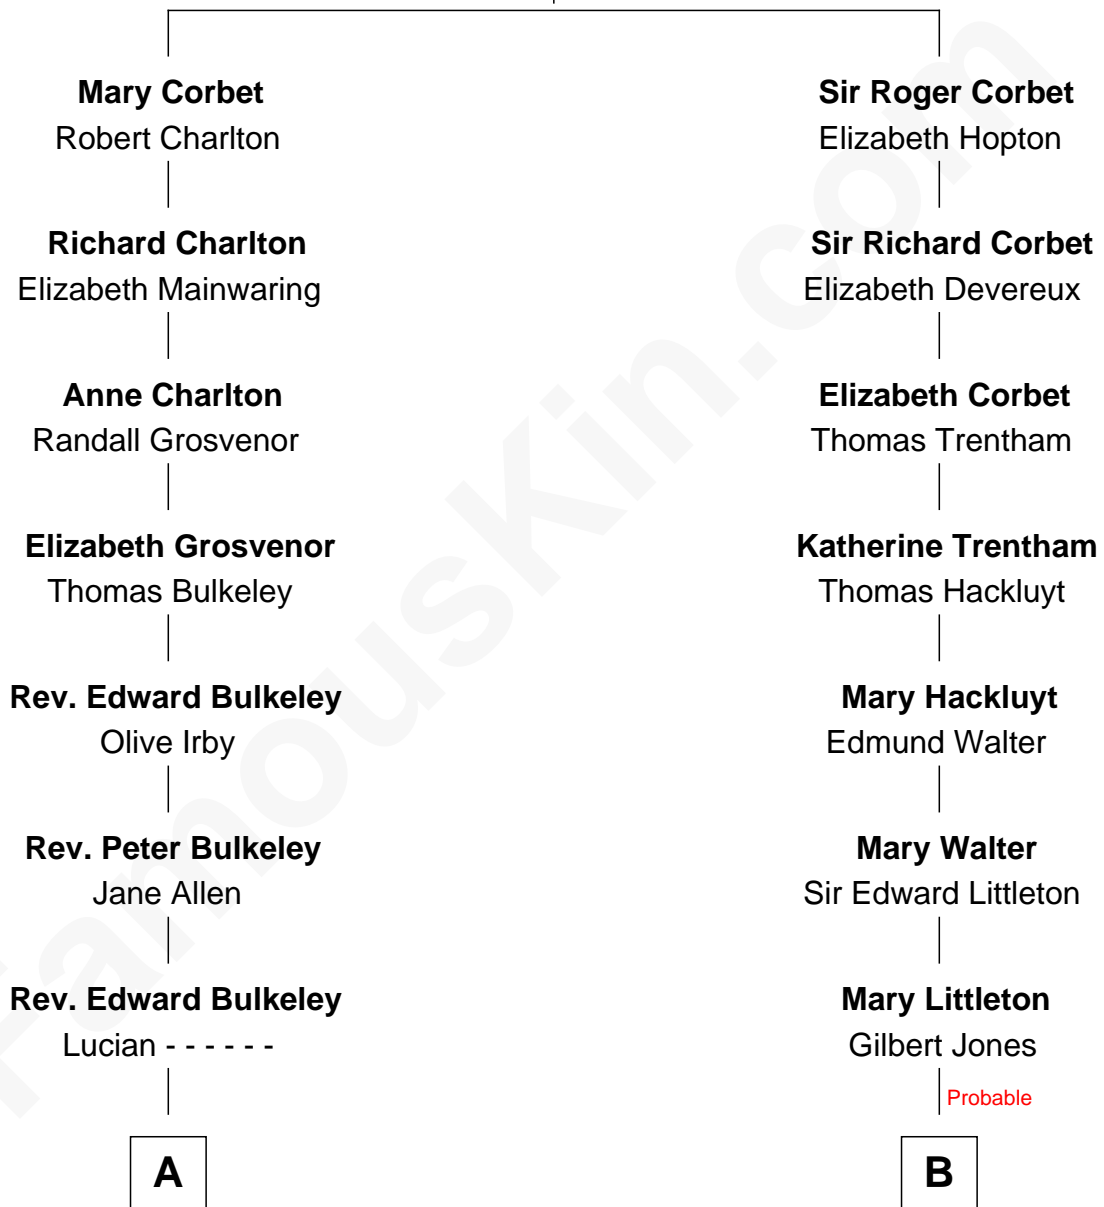

FamousKin.com Relationship Chart of

George H. W. Bush

41st U.S. President

16th cousin 1 time removed of

Christopher Reeve

Movie Actor

Sir Robert Corbet

Margaret - - - - -

Christopher Reeve photo by [Jbfrankel](#) ([CC BY-SA 3.0](#))