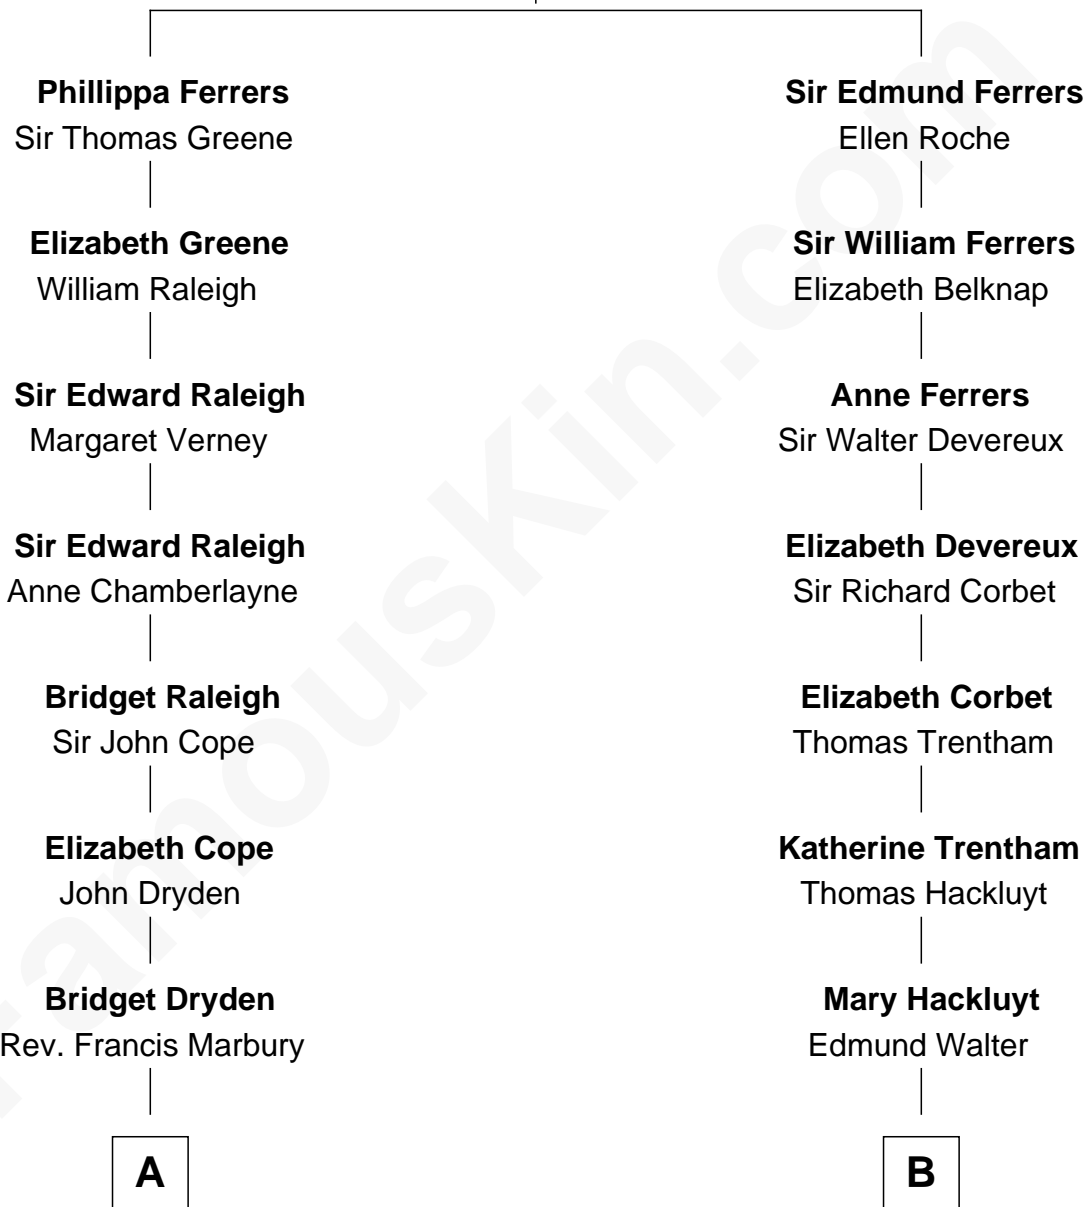

FamousKin.com Relationship Chart of

George H. W. Bush

41st U.S. President

19th cousin of

Christopher Reeve

Movie Actor

Robert de Ferrers
Margaret Despencer

C

Samuel Prescott Bush

Flora Sheldon

Prescott Sheldon Bush

Dorothy Wear Walker

George H. W. Bush

41st U.S. President

D

Richard Henry Reeve