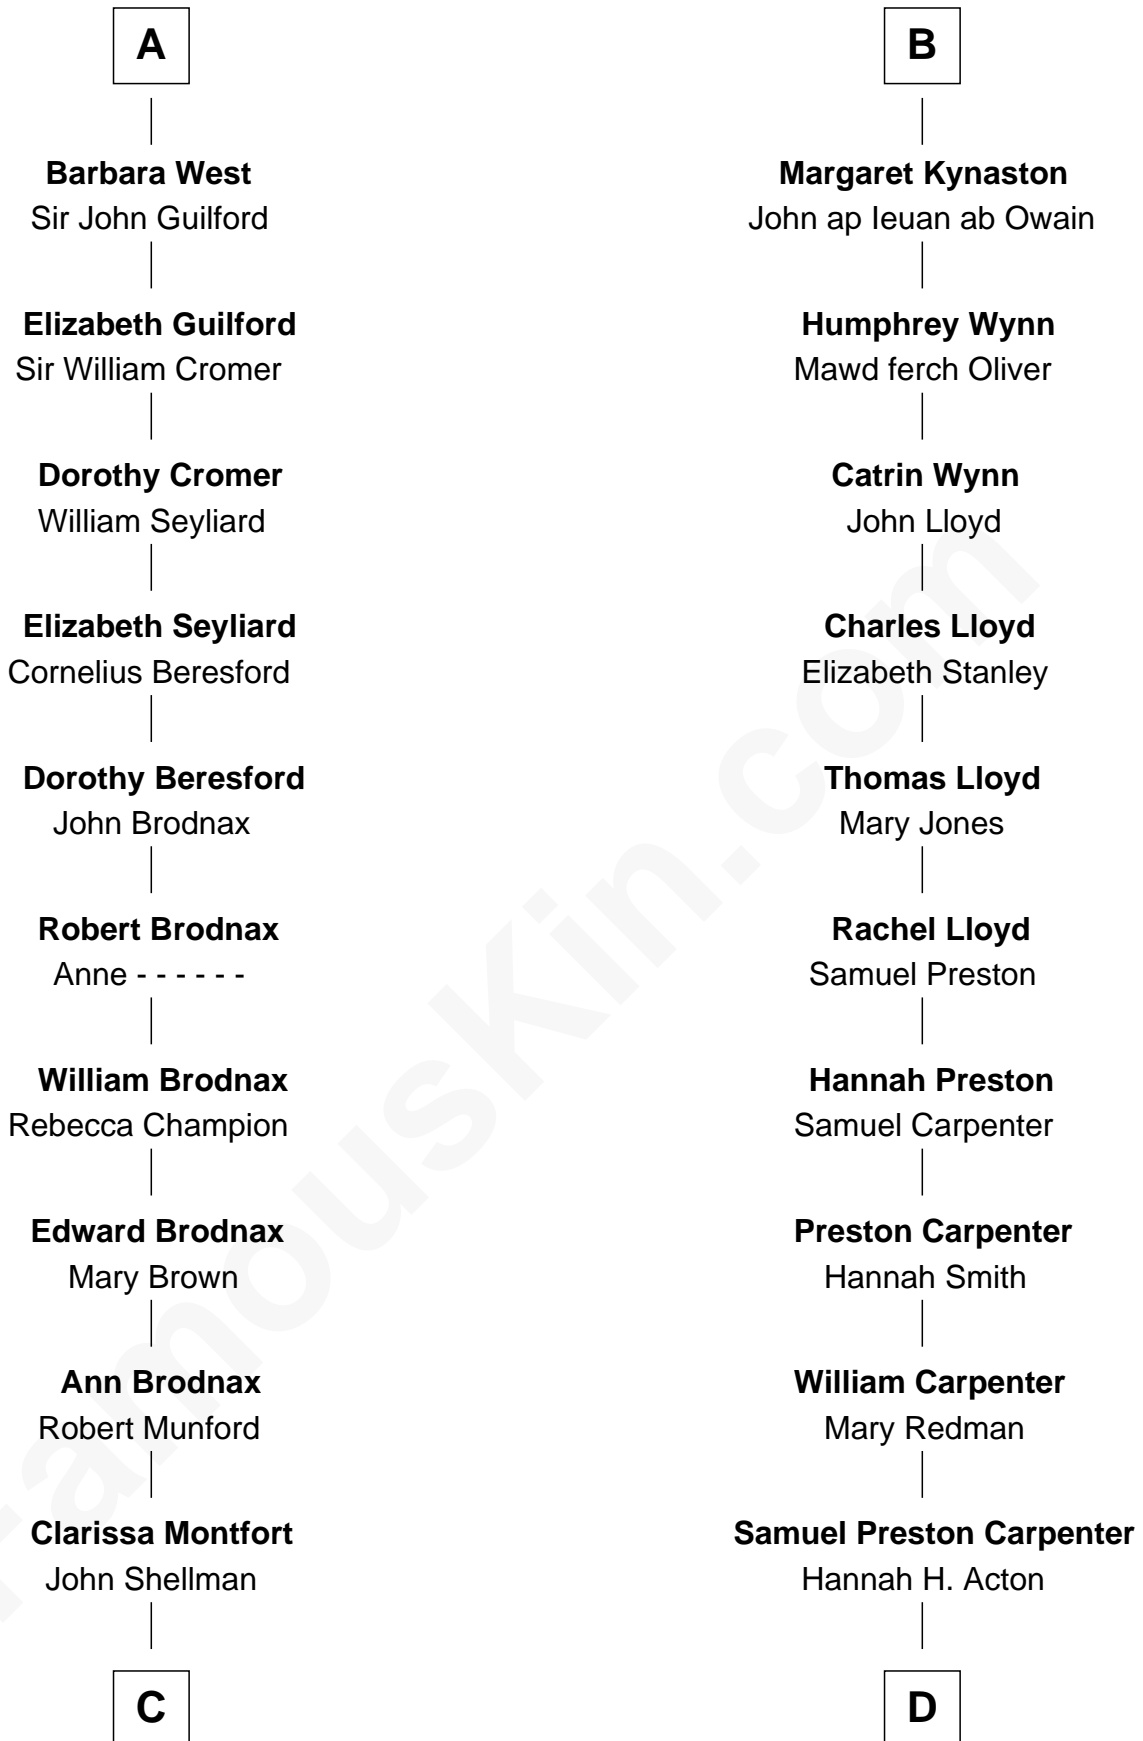

FamousKin.com Relationship Chart of

George H. W. Bush

41st U.S. President

21st cousin of

Christopher Reeve

Movie Actor

C

Susan Montfort Shellman

Samuel Howard Fay

Harriet Eleanor Fay

Rev. James Smith Bush

Samuel Prescott Bush

Flora Sheldon

Prescott Sheldon Bush

Dorothy Wear Walker

George H. W. Bush

41st U.S. President

D

Sarah Wyatt Carpenter

Richard Henry Reeve

Augustus Henry Reeve

Margaretta Willis Baldwin

Richard Henry Reeve

Anne Conrad D'Olier