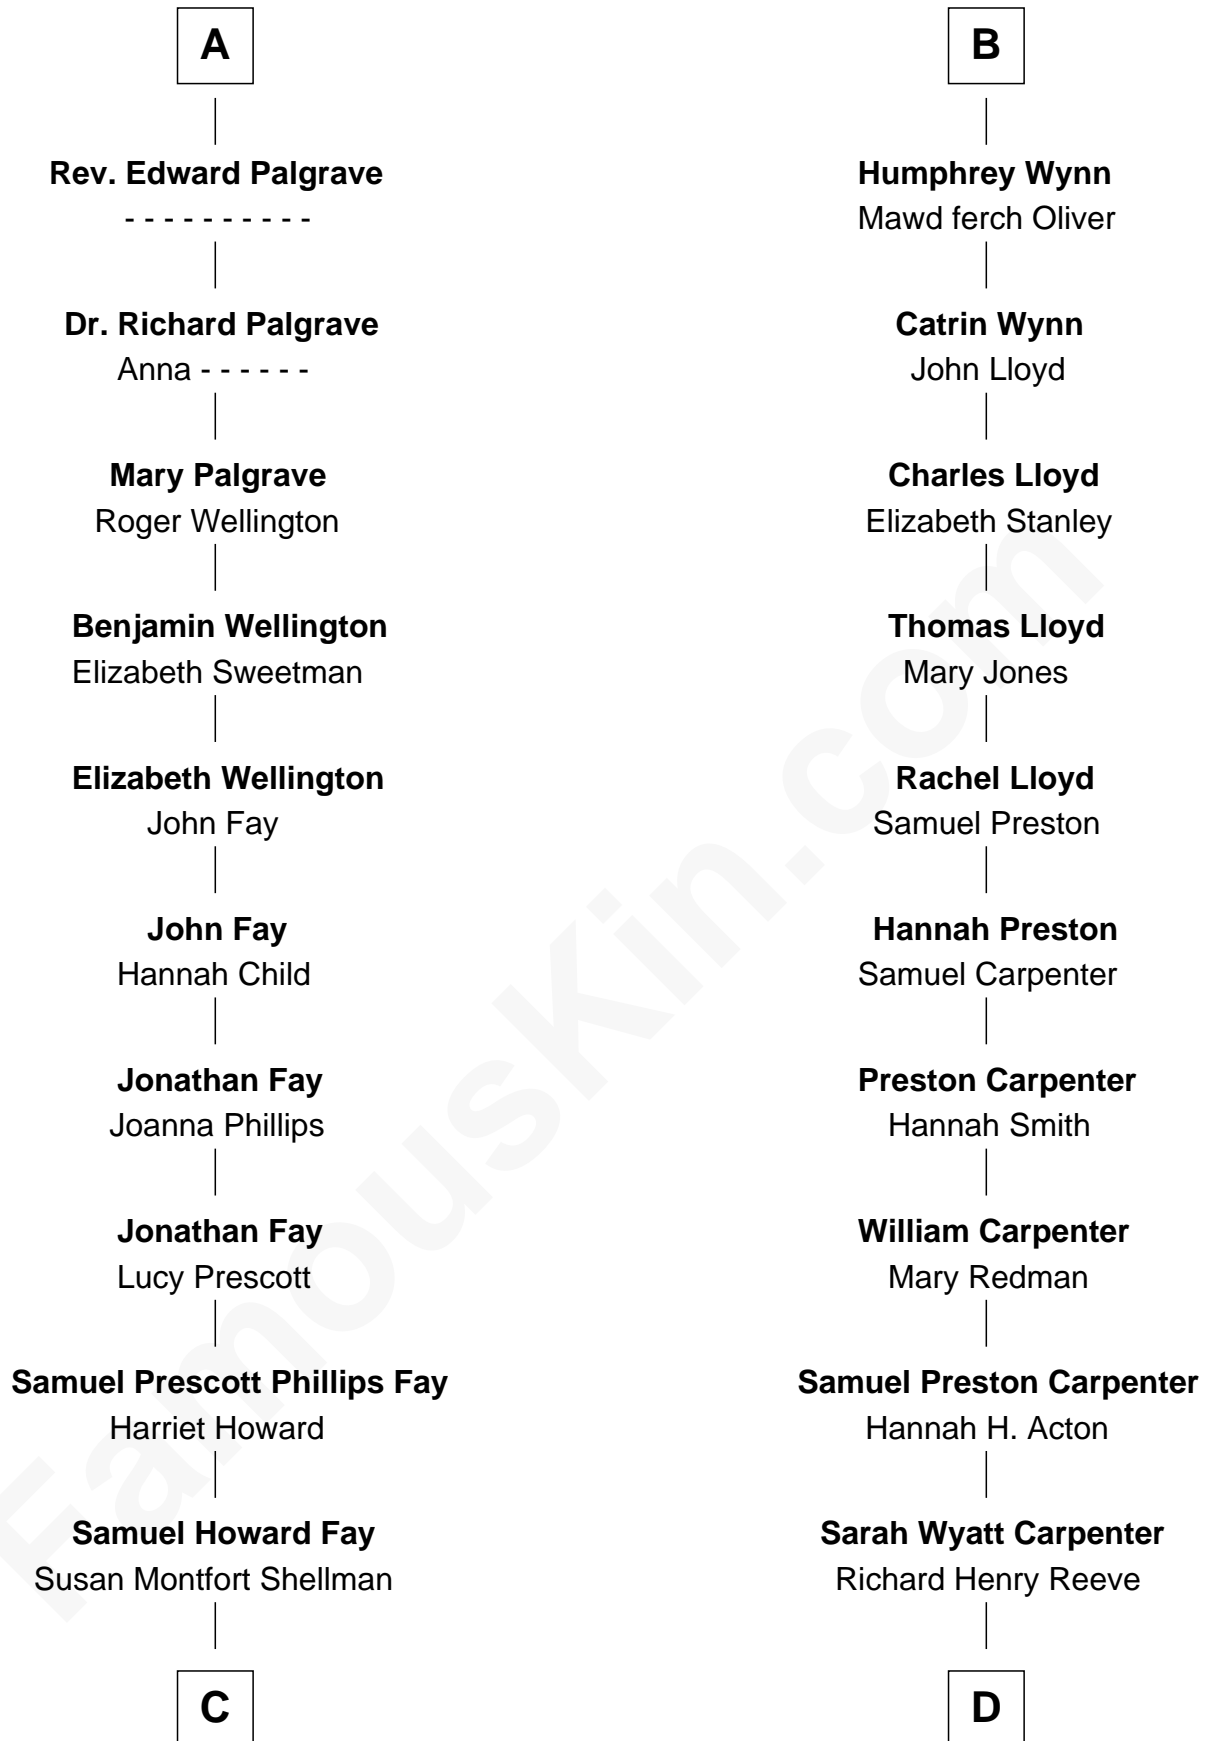

FamousKin.com Relationship Chart of

George H. W. Bush

41st U.S. President

20th cousin of

Christopher Reeve

Movie Actor

Richard Fitzalan
Eleanor Plantagenet

C

Harriet Eleanor Fay
Rev. James Smith Bush

Samuel Prescott Bush
Flora Sheldon

Prescott Sheldon Bush
Dorothy Wear Walker

George H. W. Bush
41st U.S. President

D

Augustus Henry Reeve
Margaretta Willis Baldwin