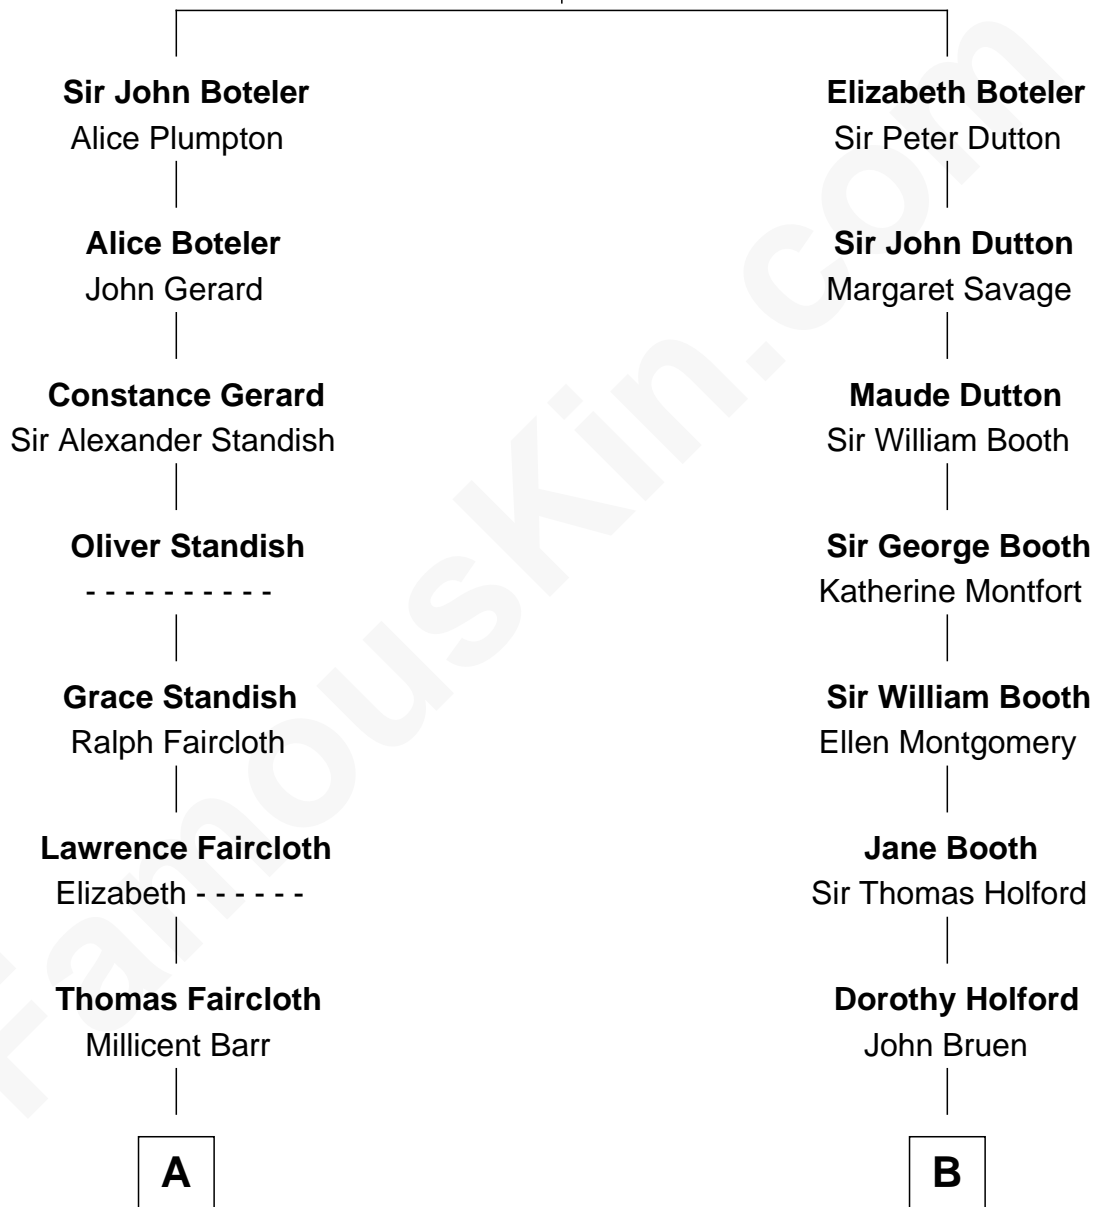

FamousKin.com Relationship Chart of

George H. W. Bush

41st U.S. President

19th cousin of

Christopher Reeve

Movie Actor

William le Boteler
Elizabeth de Havering

C

Samuel Prescott Bush

Flora Sheldon

Prescott Sheldon Bush

Dorothy Wear Walker

George H. W. Bush

41st U.S. President

D

Richard Henry Reeve