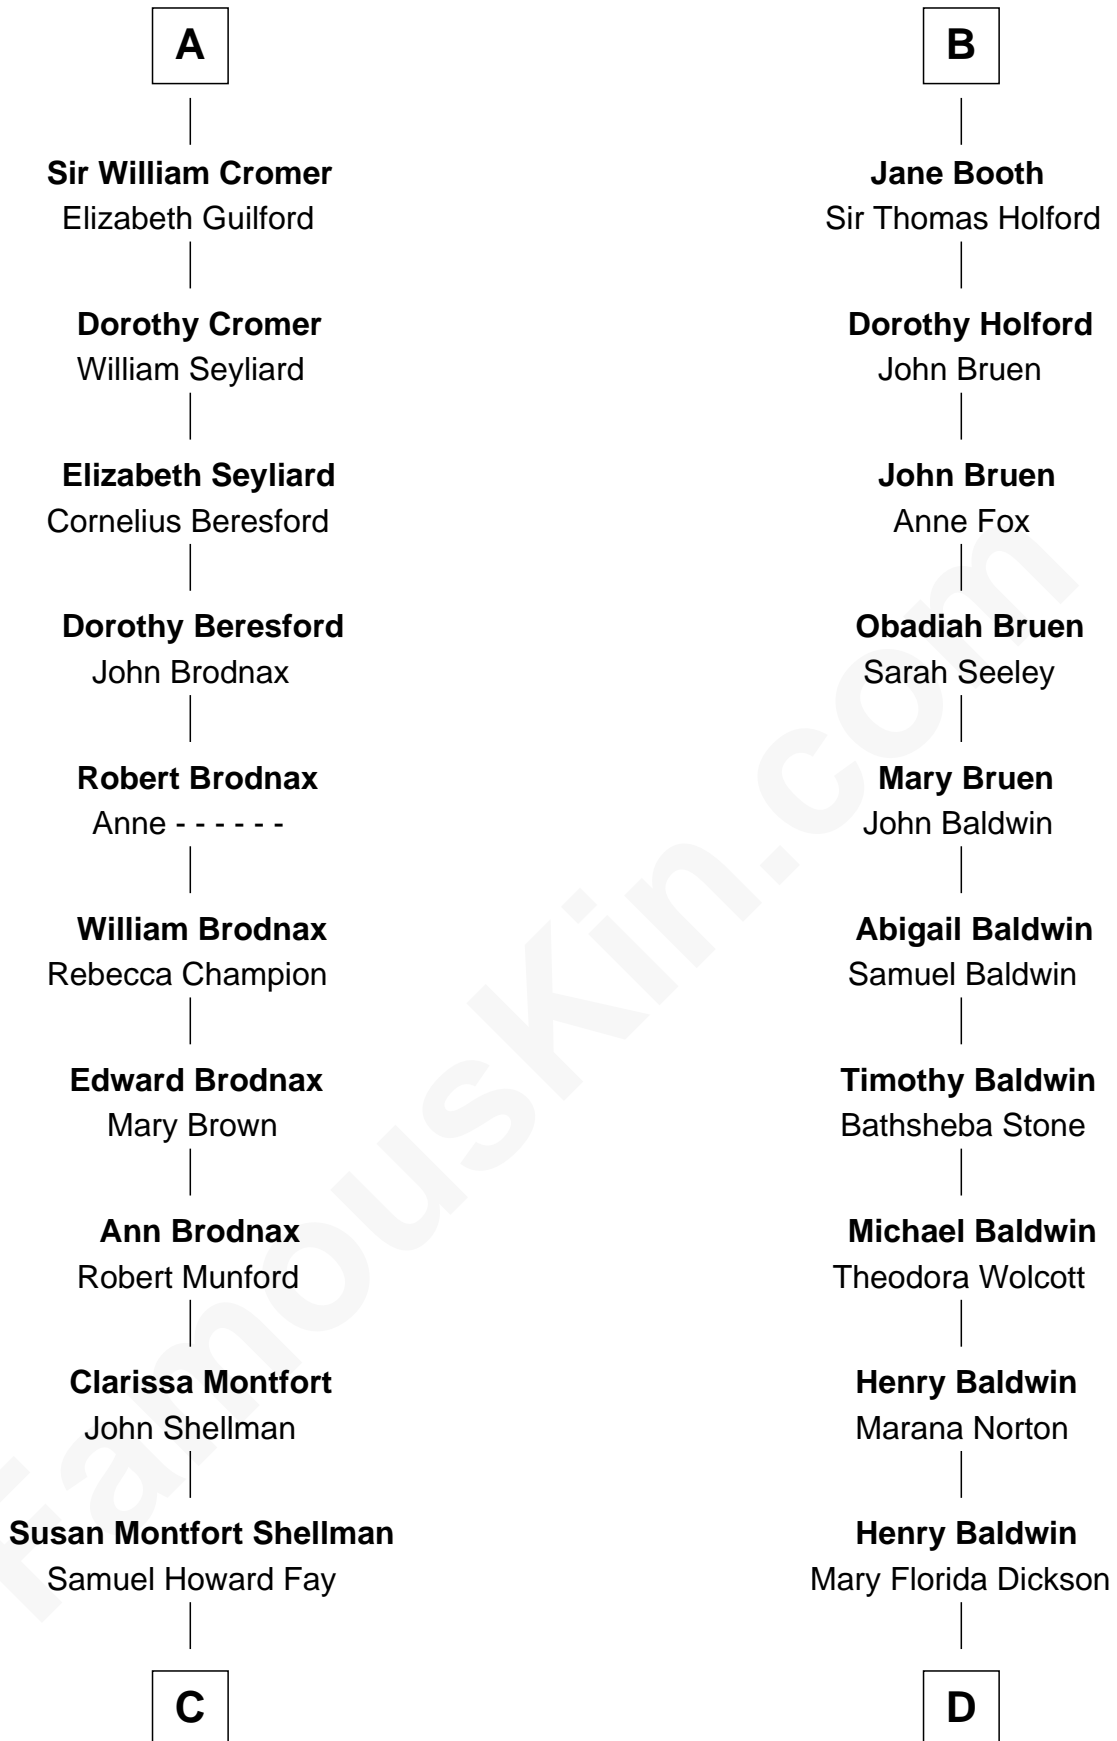

FamousKin.com Relationship Chart of

George H. W. Bush

41st U.S. President

20th cousin 1 time removed of

Christopher Reeve

Movie Actor

Sir Geoffrey de Say

Maud de Beauchamp

C

Harriet Eleanor Fay
Rev. James Smith Bush

Samuel Prescott Bush
Flora Sheldon

Prescott Sheldon Bush
Dorothy Wear Walker

George H. W. Bush
41st U.S. President

D

Henry Baldwin
Katherine Irving Dayton

Margaretta Willis Baldwin
Augustus Henry Reeve