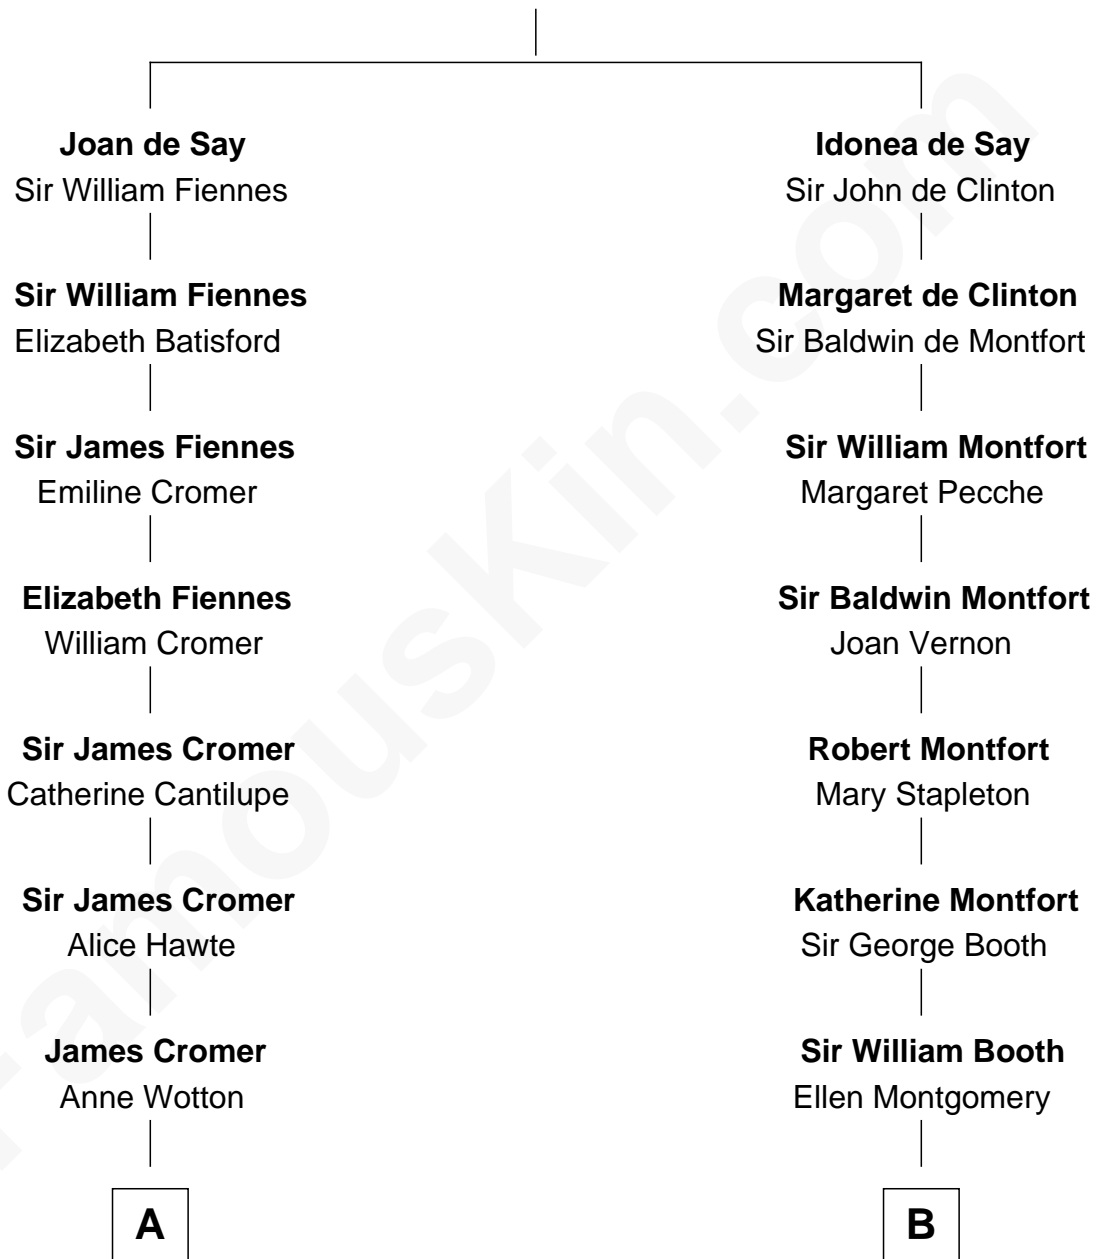

FamousKin.com Relationship Chart of

George H. W. Bush

41st U.S. President

20th cousin 1 time removed of

Christopher Reeve

Movie Actor

Sir Geoffrey de Say

Maud de Beauchamp

C

Harriet Eleanor Fay
Rev. James Smith Bush

Samuel Prescott Bush
Flora Sheldon

Prescott Sheldon Bush
Dorothy Wear Walker

George H. W. Bush
41st U.S. President

D

Henry Baldwin
Katherine Irving Dayton

Margaretta Willis Baldwin
Augustus Henry Reeve