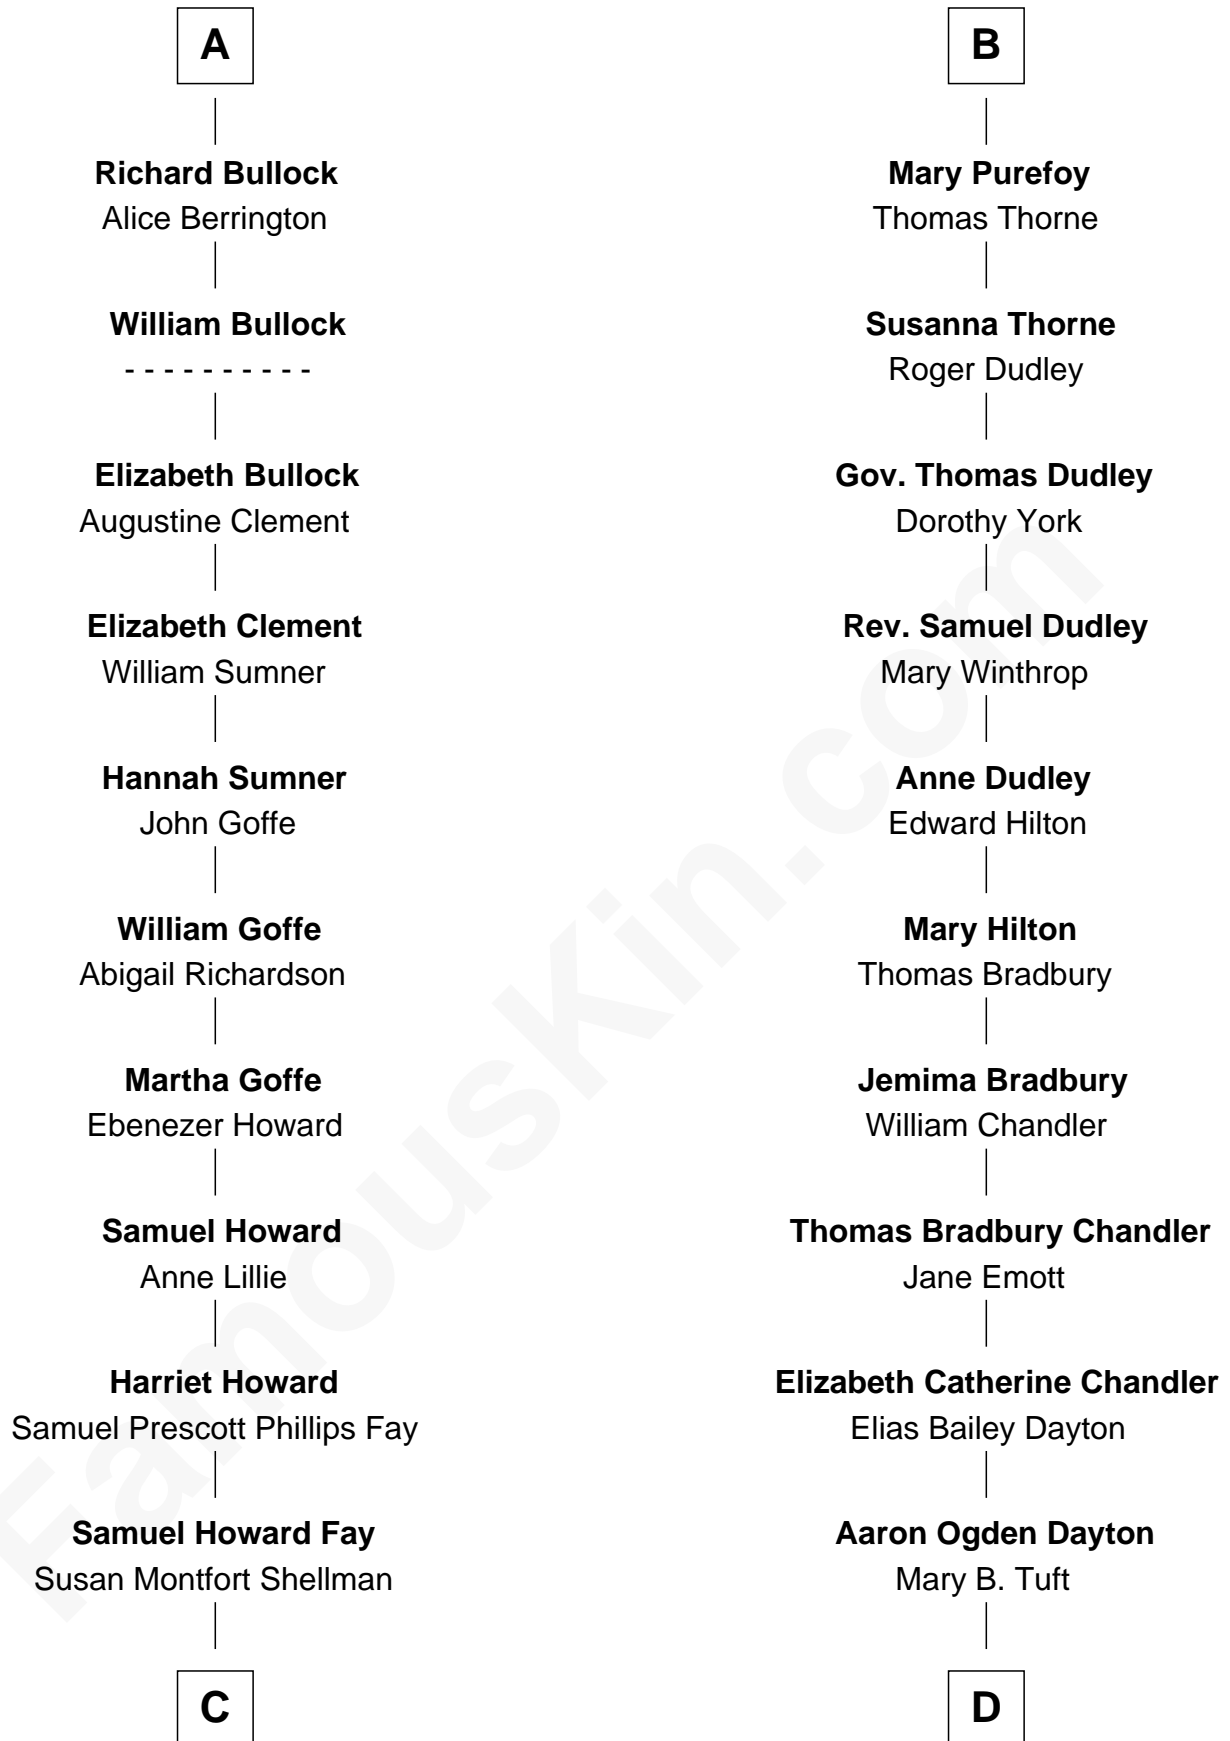

FamousKin.com Relationship Chart of

George H. W. Bush

41st U.S. President

20th cousin 1 time removed of

Christopher Reeve

Movie Actor

Sir John Howard

Alice de Bois

Joan de Vere

Sir William Norreys

Margaret Norreys

Gilbert Bullock

Thomas Bullock

Alice Kingsmill

A

Joan Howard

John Denton

Alice Denton

Nicholas Purefoy

Edward Purefoy

Anne Fettiplace

B

C

Harriet Eleanor Fay
Rev. James Smith Bush

Samuel Prescott Bush
Flora Sheldon

Prescott Sheldon Bush
Dorothy Wear Walker

George H. W. Bush
41st U.S. President

D

Katherine Irving Dayton
Henry Baldwin

Margaretta Willis Baldwin
Augustus Henry Reeve

Richard Henry Reeve
Anne Conrad D'Olier