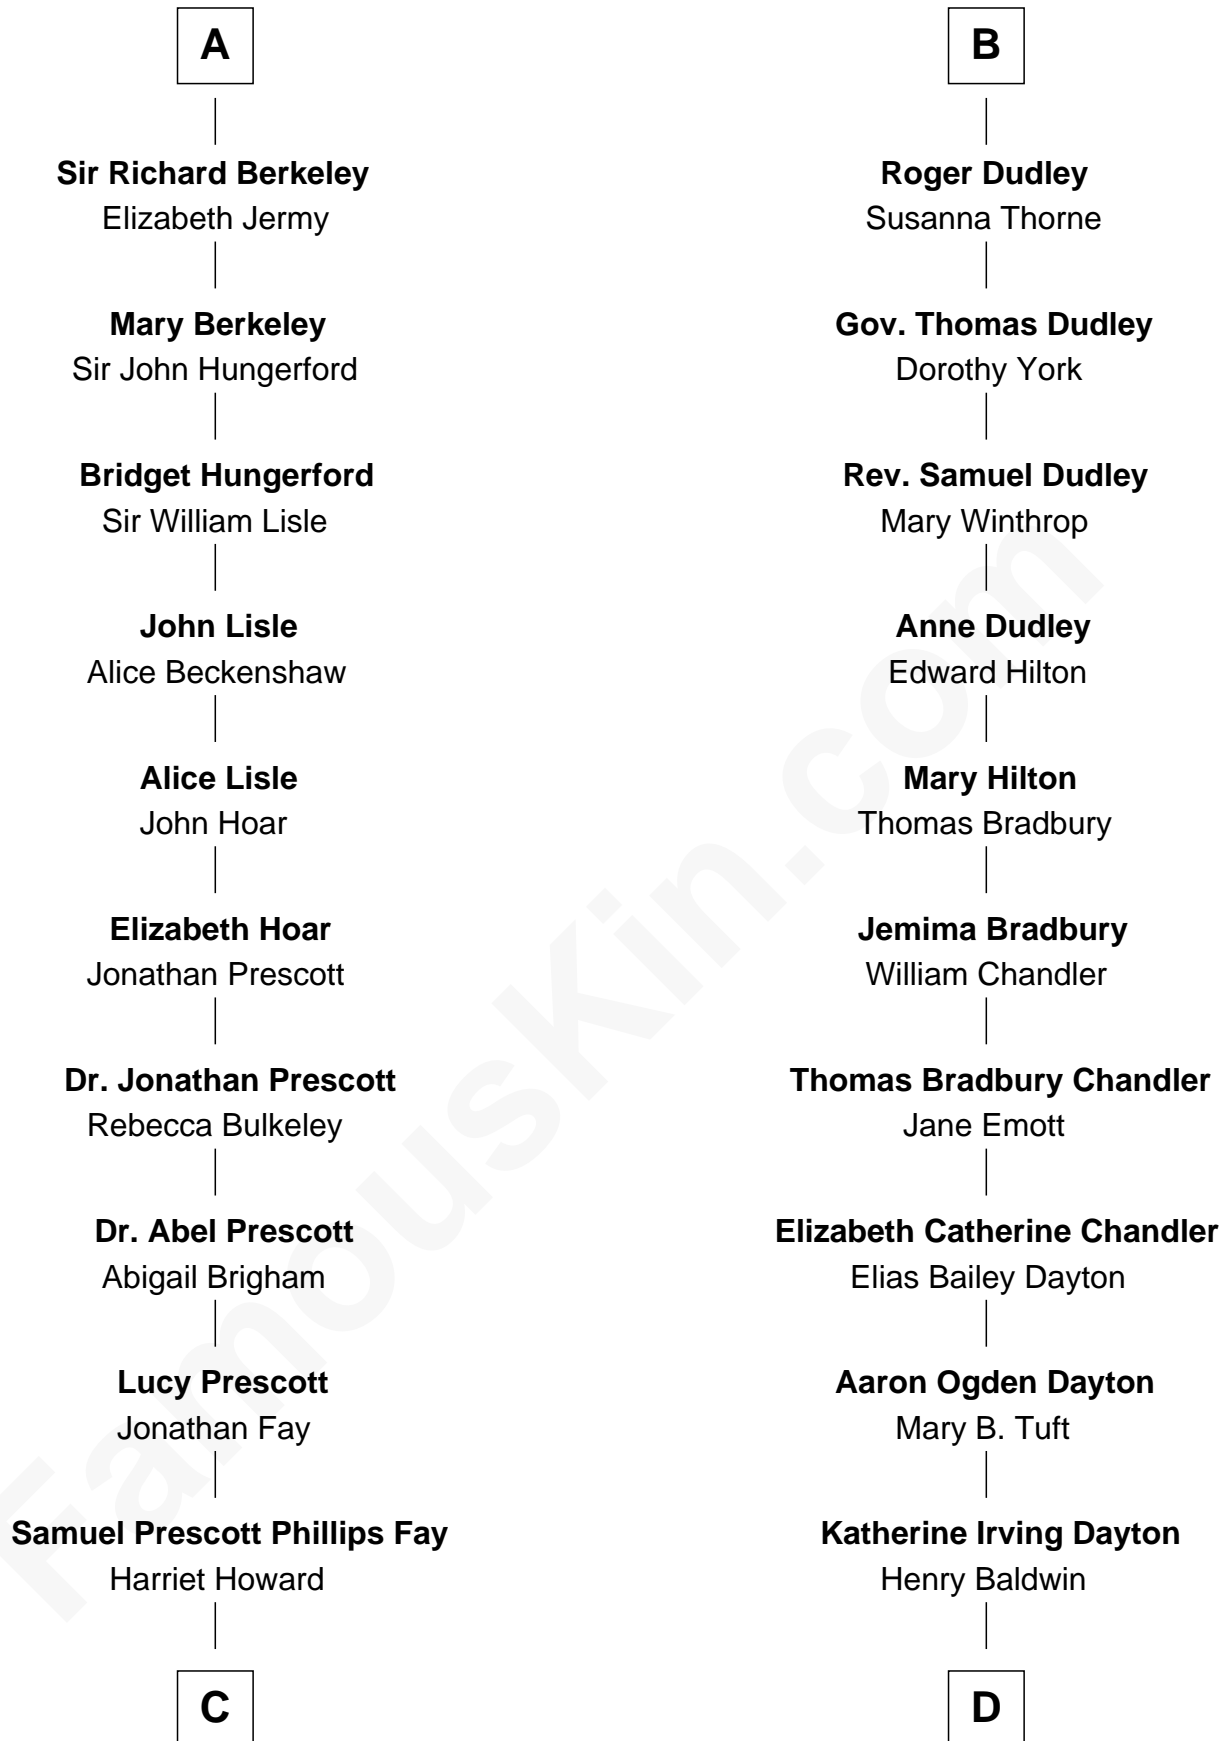

FamousKin.com Relationship Chart of

George H. W. Bush

41st U.S. President

20th cousin 1 time removed of

Christopher Reeve

Movie Actor

Sir Maurice de Berkeley

Eve la Zouche

Katherine de Clyvedon

Sir John Berkeley

Elizabeth Betteshorne

Elizabeth Berkeley

Sir John Sutton

Sir Edmund Sutton

Joyce Tiptoft

Sir Edward Sutton

Cecily Willoughby

Sir John Sutton

Cecily Grey

Sir Henry Dudley

- - - - - Ashton

Probable

B

C

Samuel Howard Fay
Susan Montfort Shellman

Harriet Eleanor Fay
Rev. James Smith Bush

Samuel Prescott Bush
Flora Sheldon

Prescott Sheldon Bush
Dorothy Wear Walker

George H. W. Bush
41st U.S. President

D

Margaretta Willis Baldwin
Augustus Henry Reeve