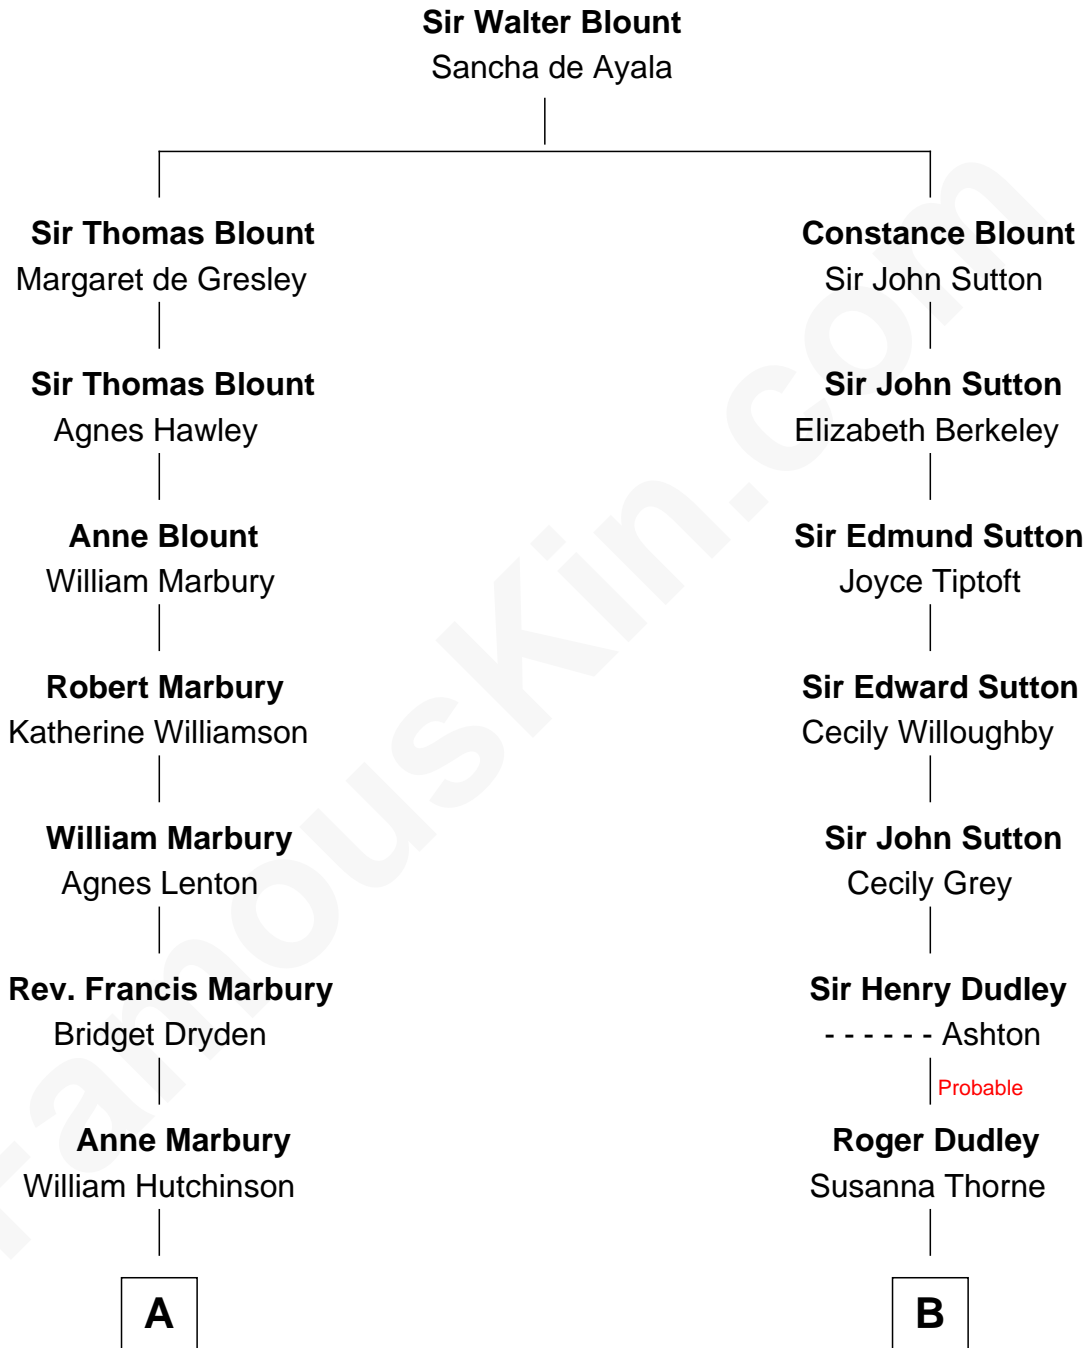

**FamousKin.com**  
**Relationship Chart of**  
**George H. W. Bush**  
*41st U.S. President*

**15th cousin 3 times removed of**  
**Colonel Robert Gould Shaw**  
*U.S. Civil War leader of film "Glory" fame*

C

Prescott Sheldon Bush

Dorothy Wear Walker

George H. W. Bush

*41st U.S. President*

FamousKin.com