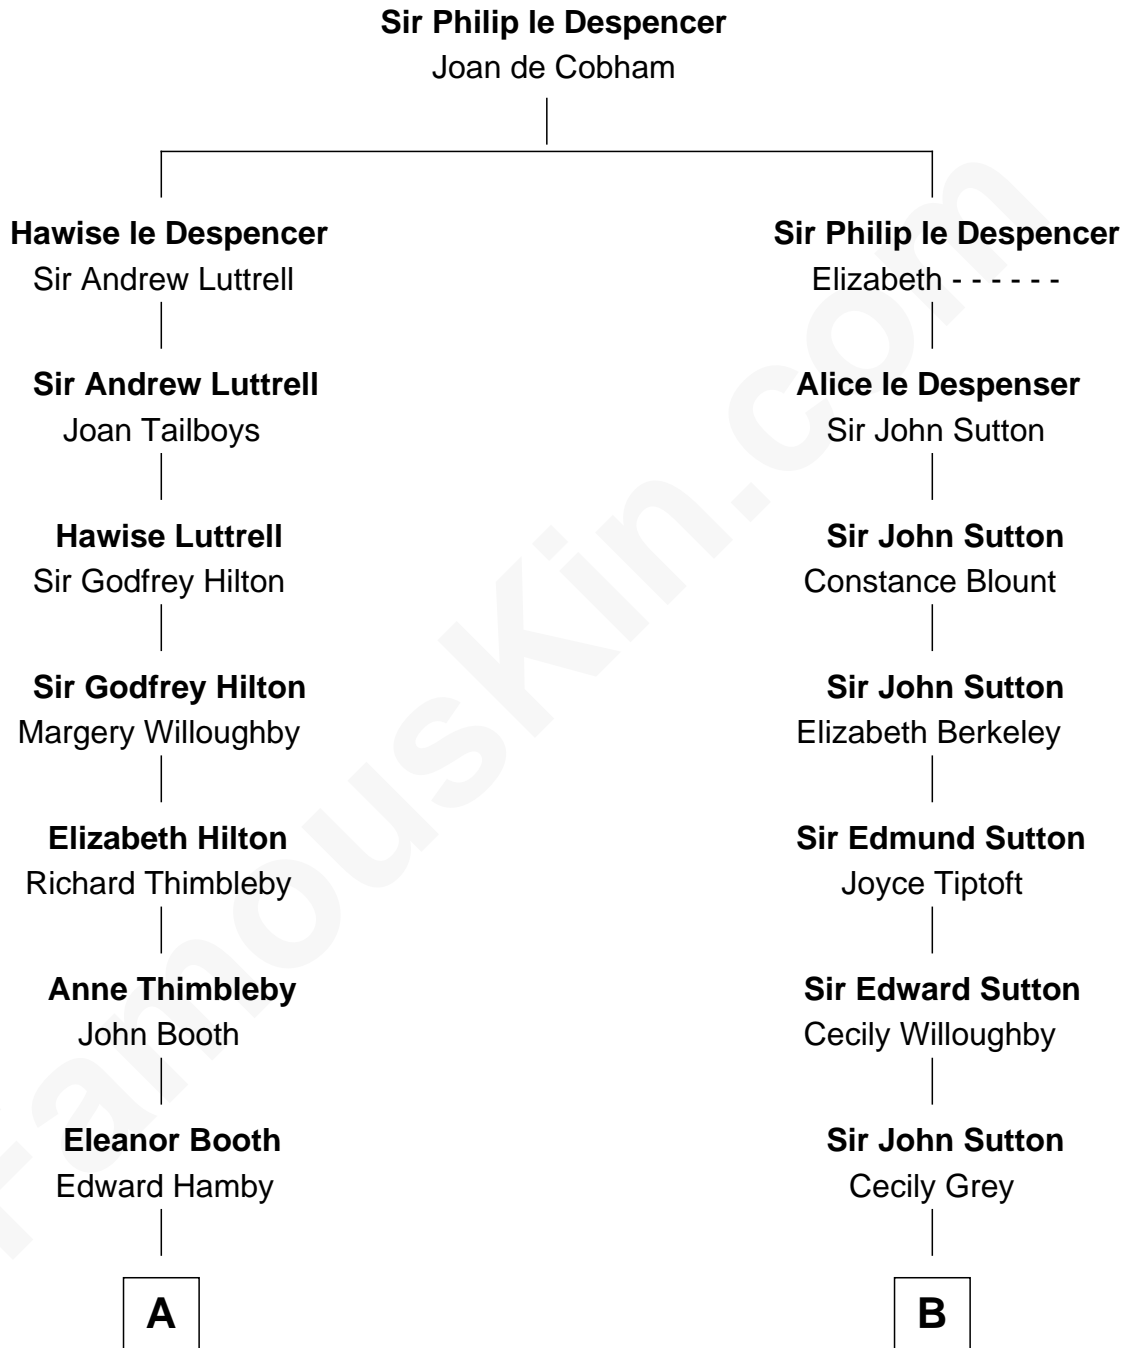

**FamousKin.com**  
**Relationship Chart of**  
**George H. W. Bush**  
*41st U.S. President*

**17th cousin 3 times removed of**  
**Colonel Robert Gould Shaw**  
*U.S. Civil War leader of film "Glory" fame*

**C**

—  
**Harriet Eleanor Fay**  
Rev. James Smith Bush

—  
**Samuel Prescott Bush**  
Flora Sheldon

—  
**Prescott Sheldon Bush**  
Dorothy Wear Walker

—  
**George H. W. Bush**  
*41st U.S. President*