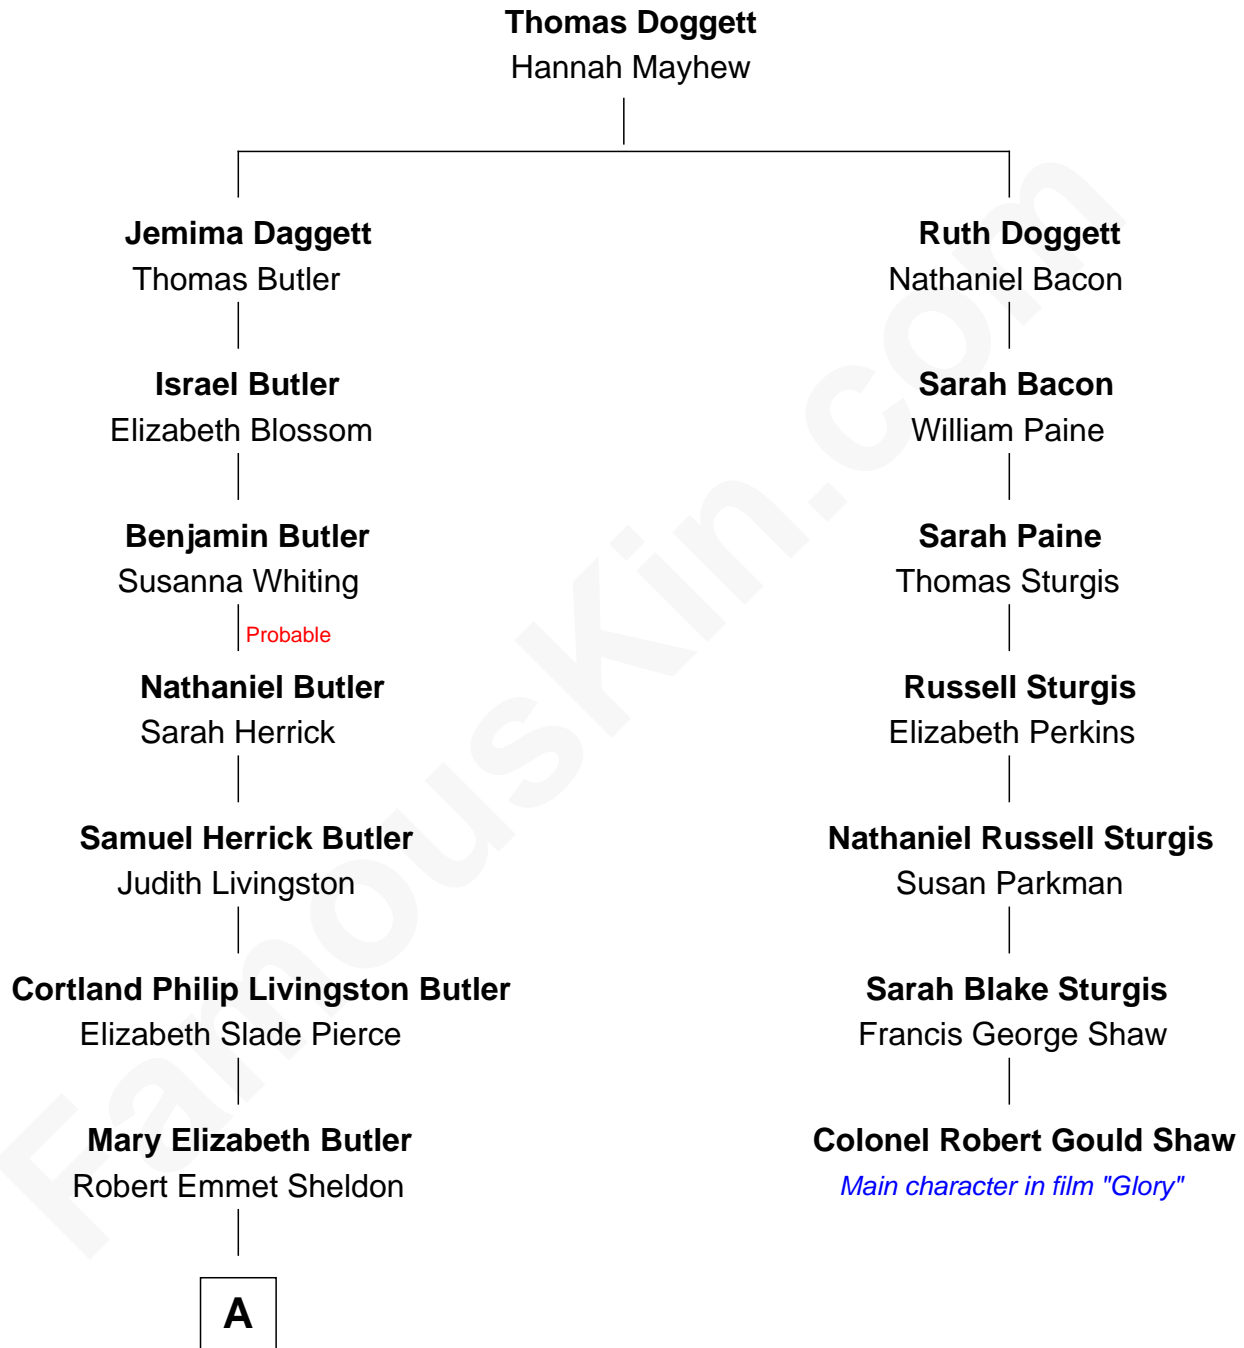

FamousKin.com
Relationship Chart of
George H. W. Bush
41st U.S. President

6th cousin 3 times removed of
Colonel Robert Gould Shaw
U.S. Civil War leader of film "Glory" fame

A

—
Flora Sheldon
Samuel Prescott Bush

—
Prescott Sheldon Bush
Dorothy Wear Walker

—
George H. W. Bush
41st U.S. President

FamousKin.com