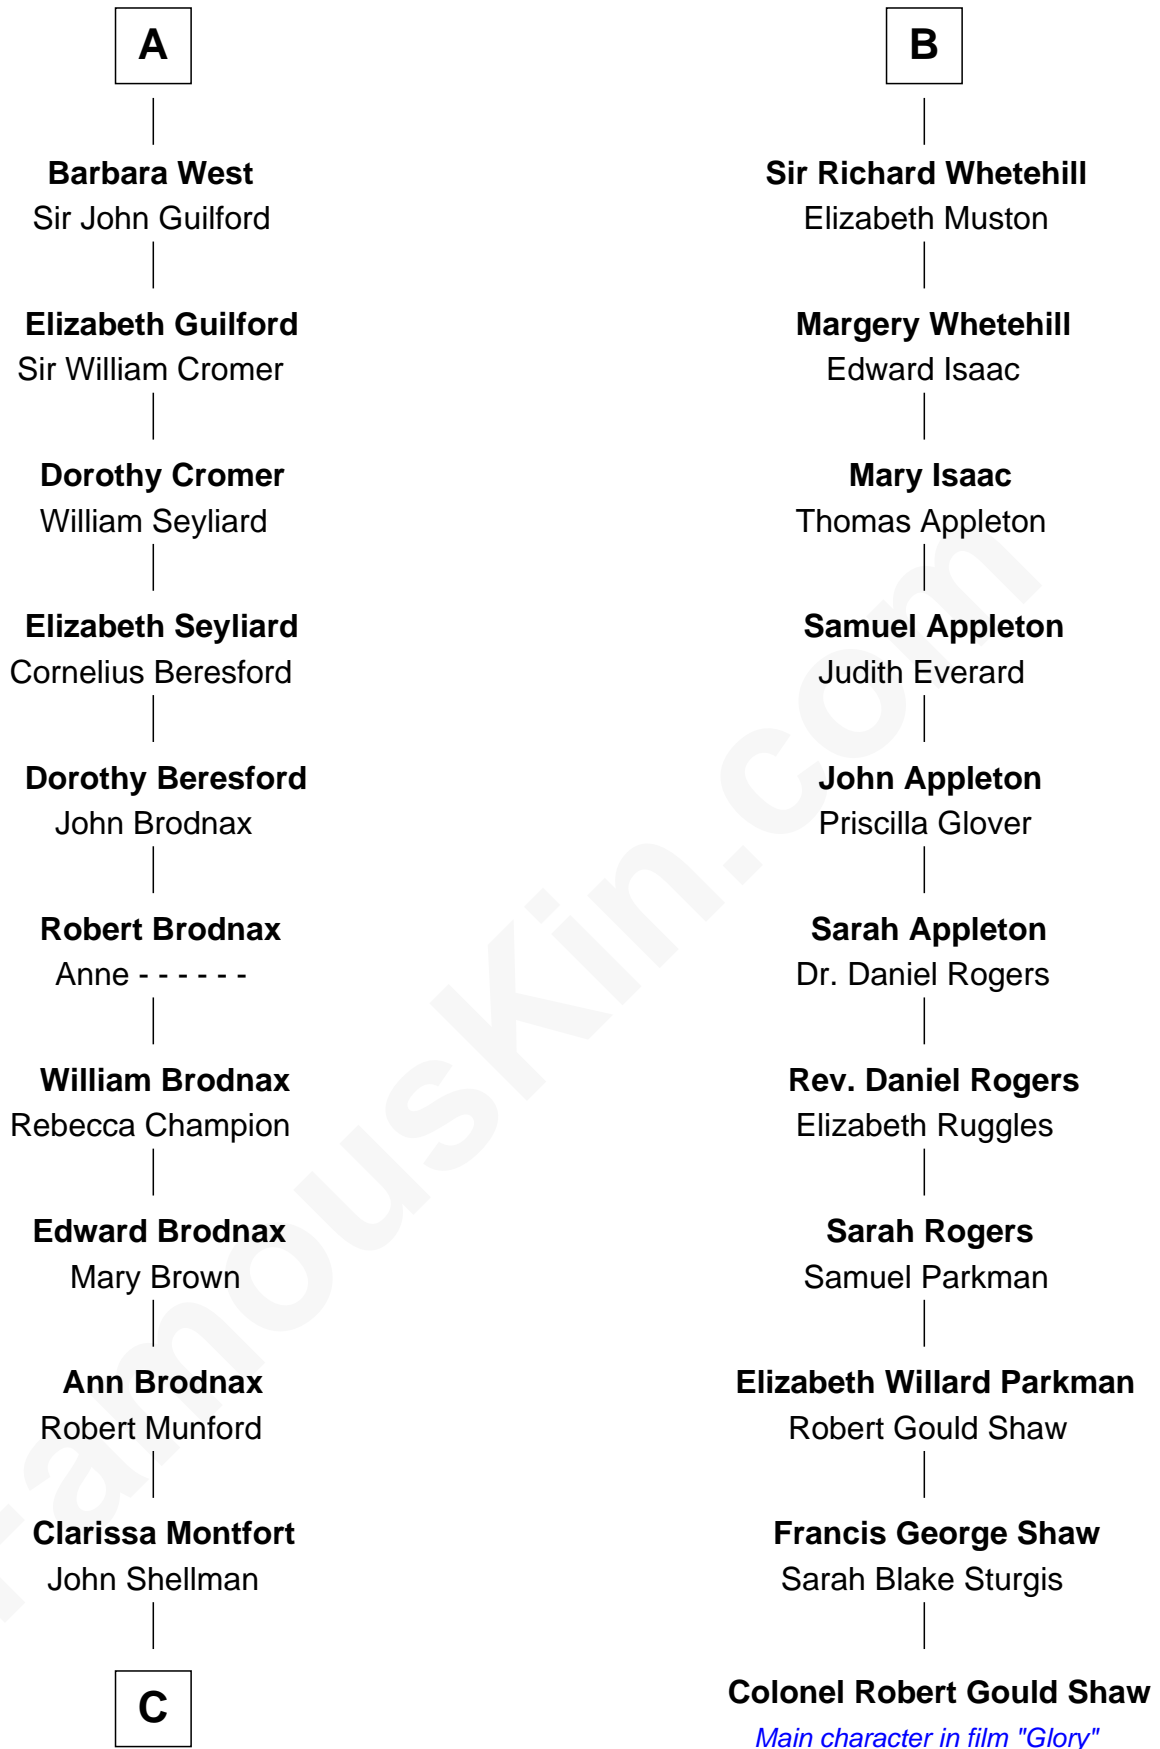

FamousKin.com
Relationship Chart of
George H. W. Bush
41st U.S. President

17th cousin 4 times removed of
Colonel Robert Gould Shaw
U.S. Civil War leader of film "Glory" fame

C

—
Susan Montfort Shellman

Samuel Howard Fay

—
Harriet Eleanor Fay

Rev. James Smith Bush

—
Samuel Prescott Bush

Flora Sheldon

—
Prescott Sheldon Bush

Dorothy Wear Walker

—
George H. W. Bush

41st U.S. President