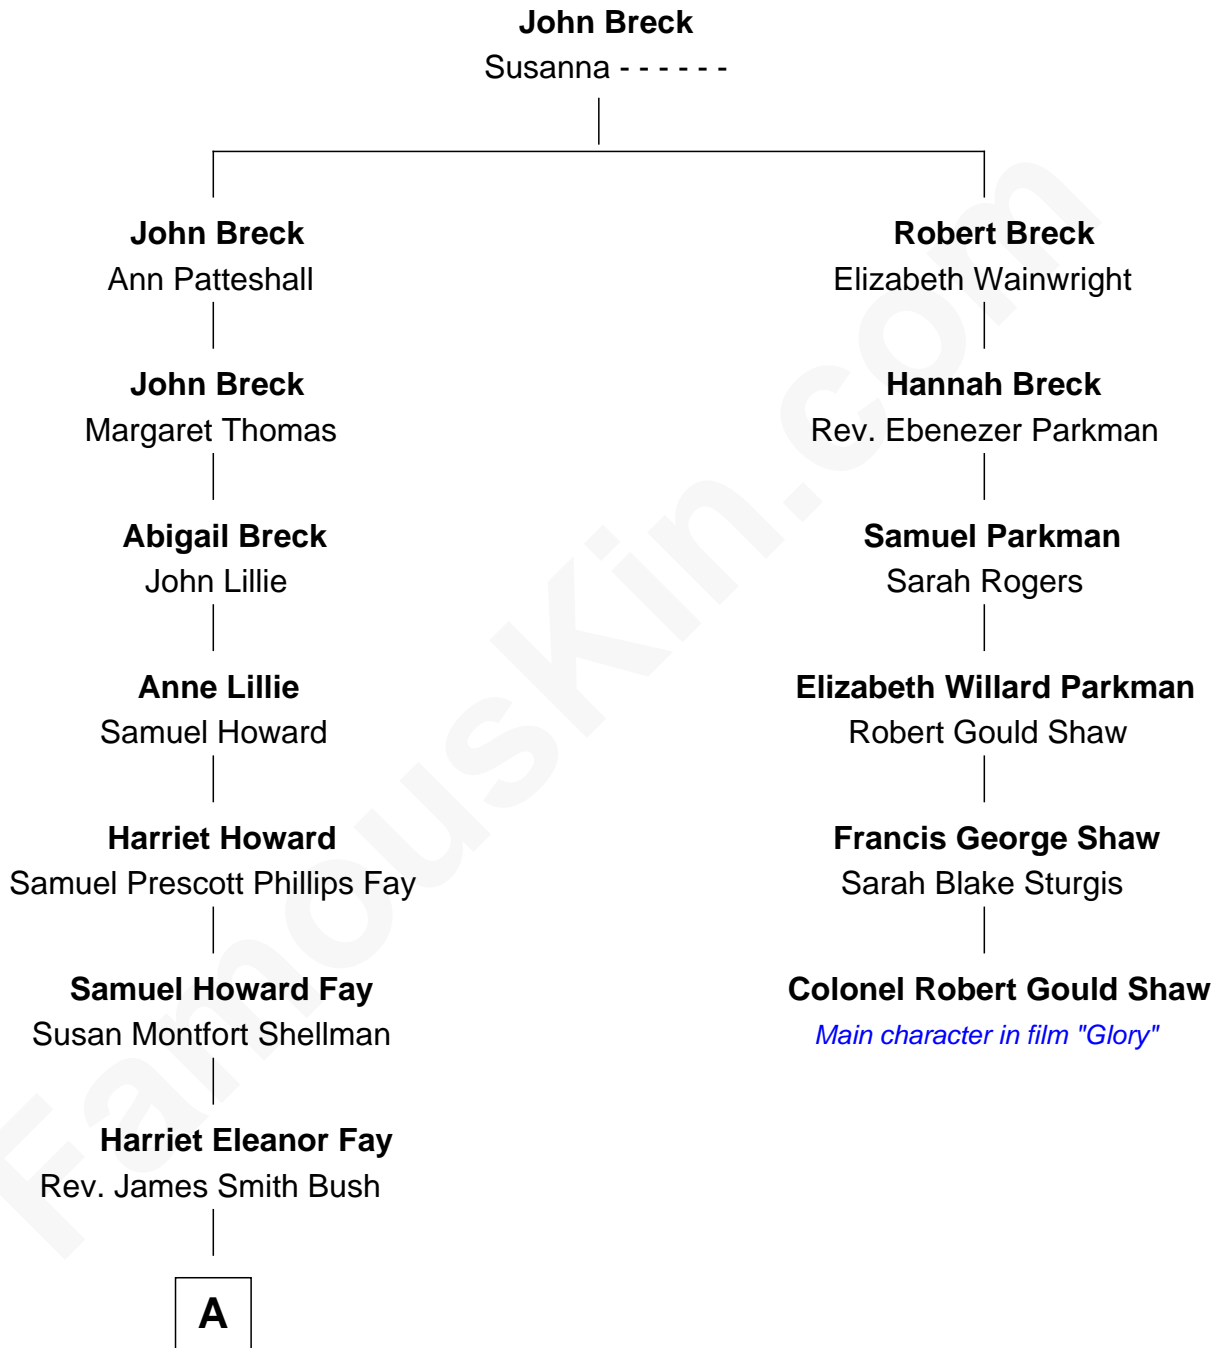

FamousKin.com Relationship Chart of

George H. W. Bush

41st U.S. President

5th cousin 4 times removed of

Colonel Robert Gould Shaw

U.S. Civil War leader of film "Glory" fame

A

—
Samuel Prescott Bush

Flora Sheldon

—
Prescott Sheldon Bush

Dorothy Wear Walker

—
George H. W. Bush

41st U.S. President

FamousKin.com