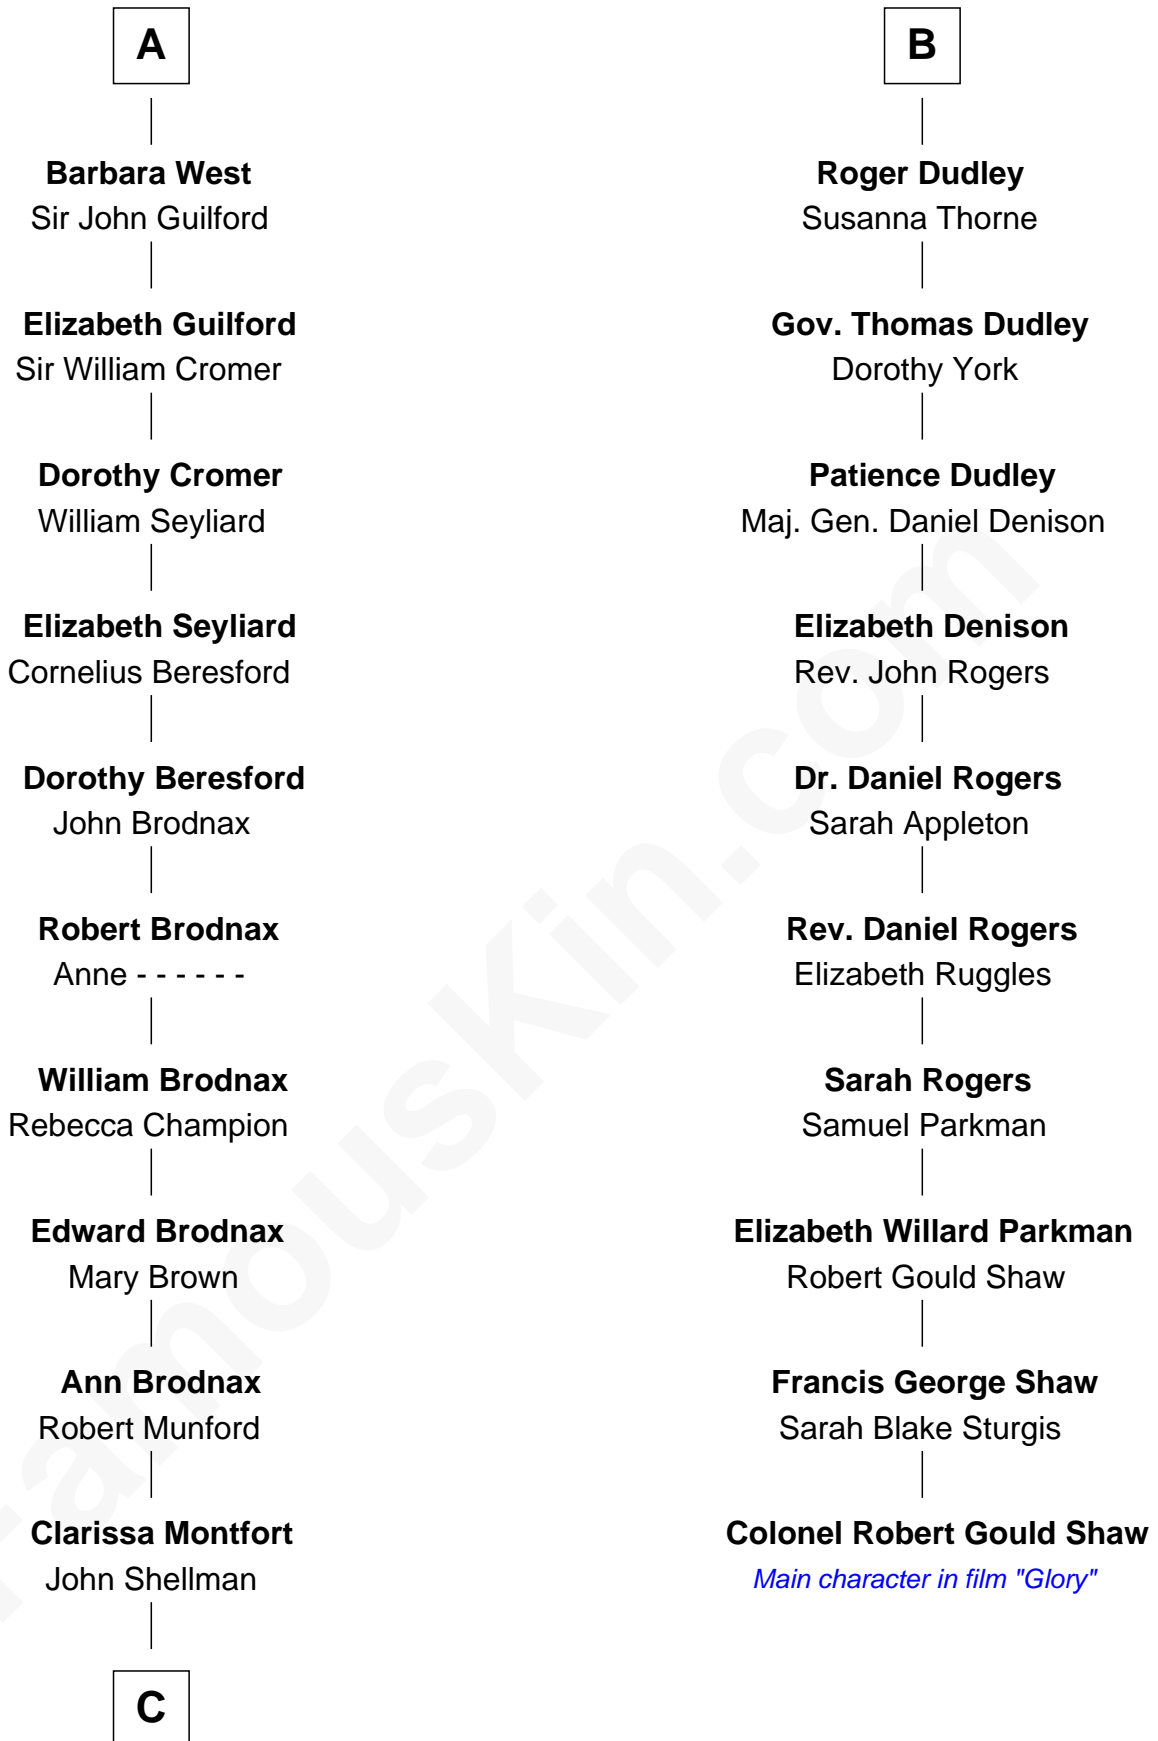

**FamousKin.com**  
**Relationship Chart of**  
**George H. W. Bush**  
*41st U.S. President*

**16th cousin 5 times removed of**  
**Colonel Robert Gould Shaw**  
*U.S. Civil War leader of film "Glory" fame*

C

—  
**Susan Montfort Shellman**

Samuel Howard Fay

—  
**Harriet Eleanor Fay**

Rev. James Smith Bush

—  
**Samuel Prescott Bush**

Flora Sheldon

—  
**Prescott Sheldon Bush**

Dorothy Wear Walker

—  
**George H. W. Bush**

*41st U.S. President*

FamousKin.com