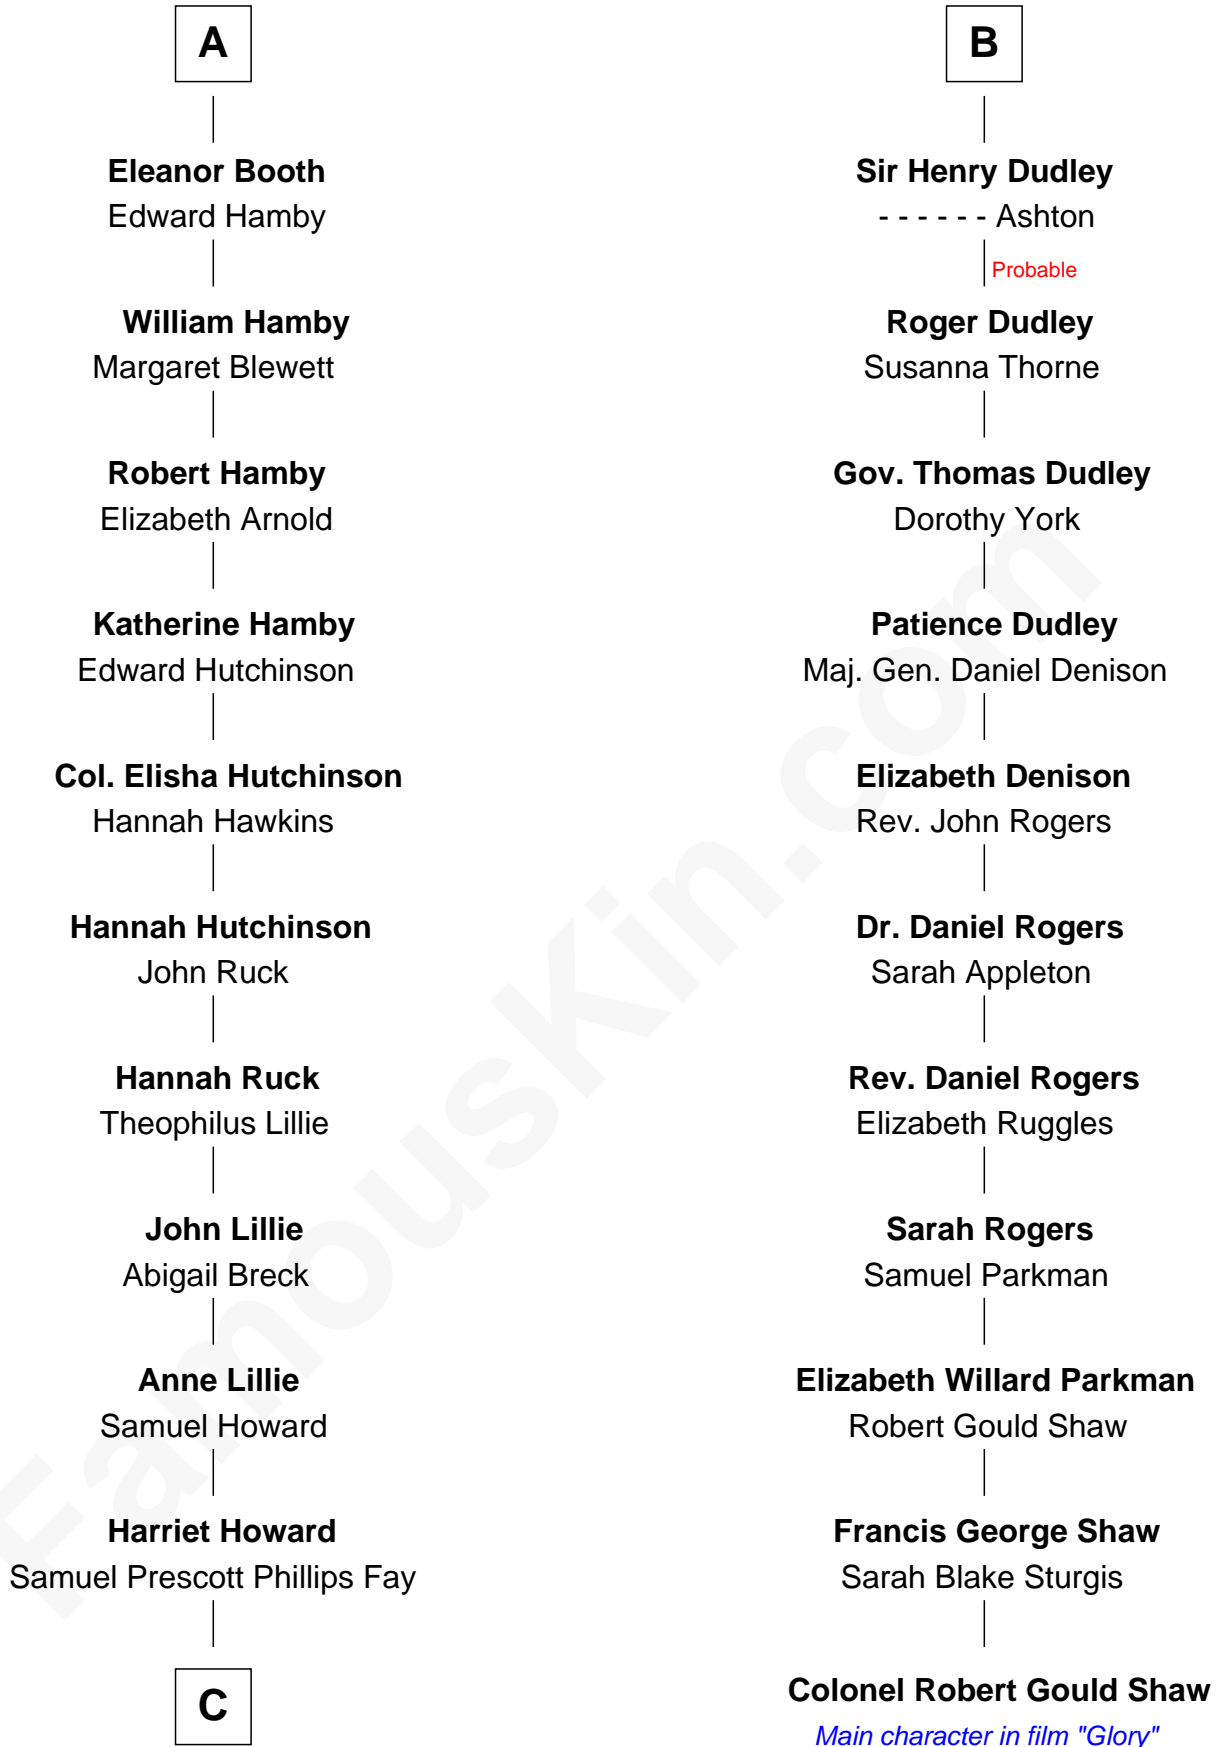

# FamousKin.com Relationship Chart of

**George H. W. Bush**

*41st U.S. President*

17th cousin 4 times removed of

**Colonel Robert Gould Shaw**

*U.S. Civil War leader of film "Glory" fame*

**Sir William de Ros**  
Margery de Badlesmere

**C**

—  
**Samuel Howard Fay**  
Susan Montfort Shellman

—  
**Harriet Eleanor Fay**  
Rev. James Smith Bush

—  
**Samuel Prescott Bush**  
Flora Sheldon

—  
**Prescott Sheldon Bush**  
Dorothy Wear Walker

—  
**George H. W. Bush**  
*41st U.S. President*

FamousKin.com