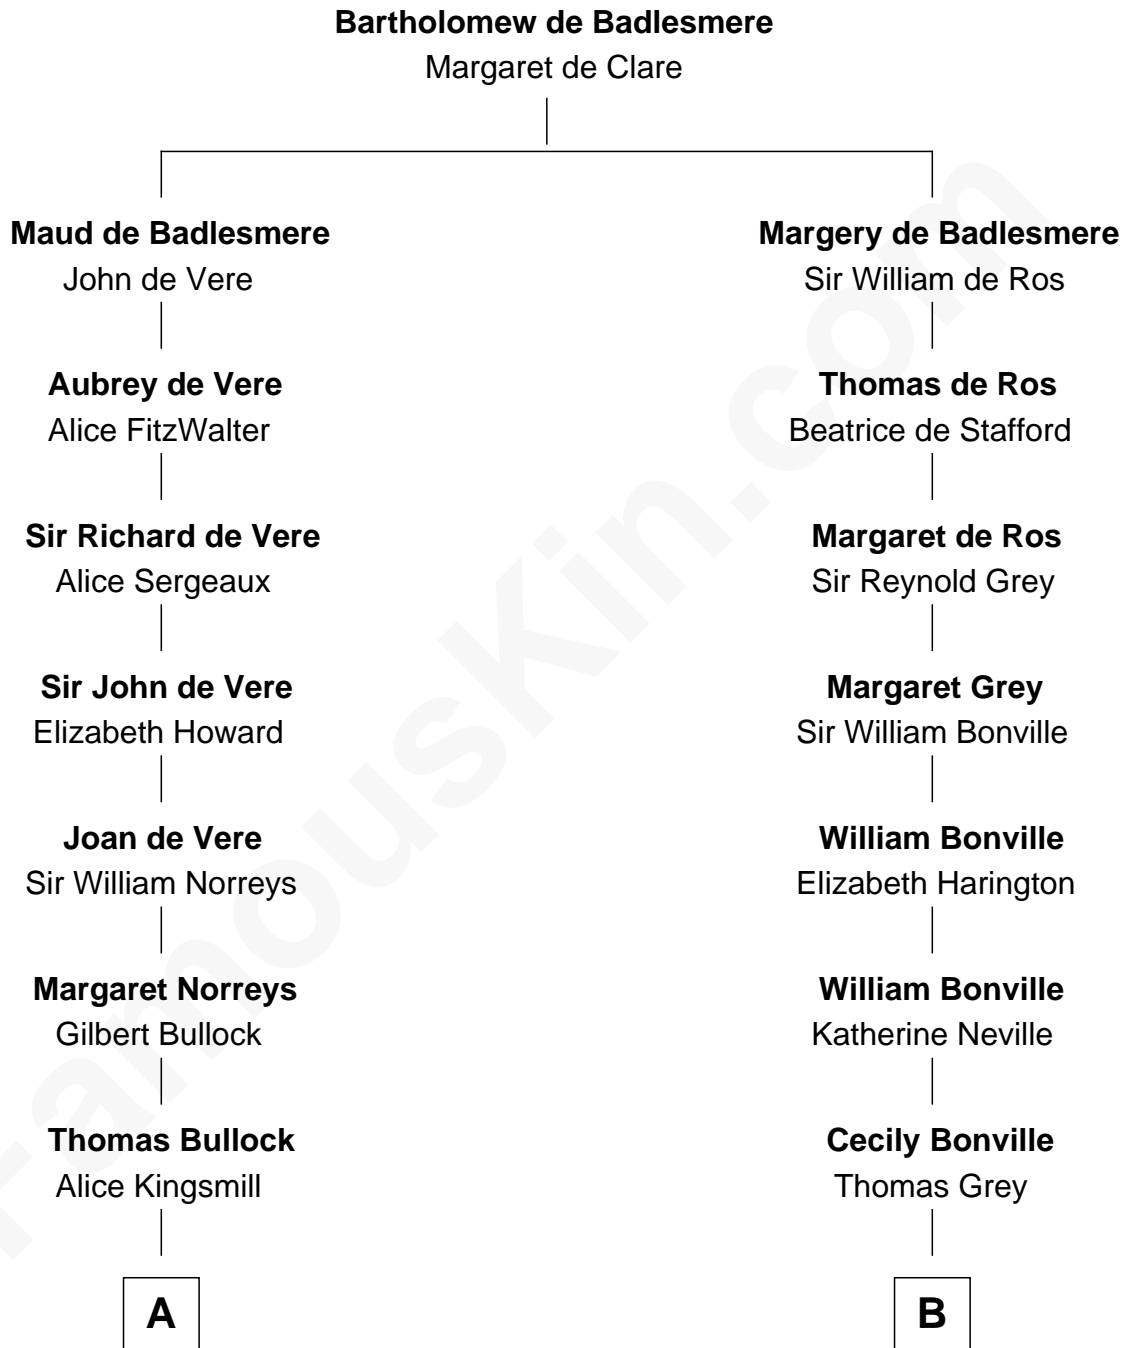

FamousKin.com
Relationship Chart of
George H. W. Bush
41st U.S. President

18th cousin 2 times removed of
Colonel Robert Gould Shaw
U.S. Civil War leader of film "Glory" fame

C

Harriet Eleanor Fay
Rev. James Smith Bush

Samuel Prescott Bush
Flora Sheldon

Prescott Sheldon Bush
Dorothy Wear Walker

George H. W. Bush
41st U.S. President

D

Francis George Shaw
Sarah Blake Sturgis

Colonel Robert Gould Shaw
Main character in film "Glory"