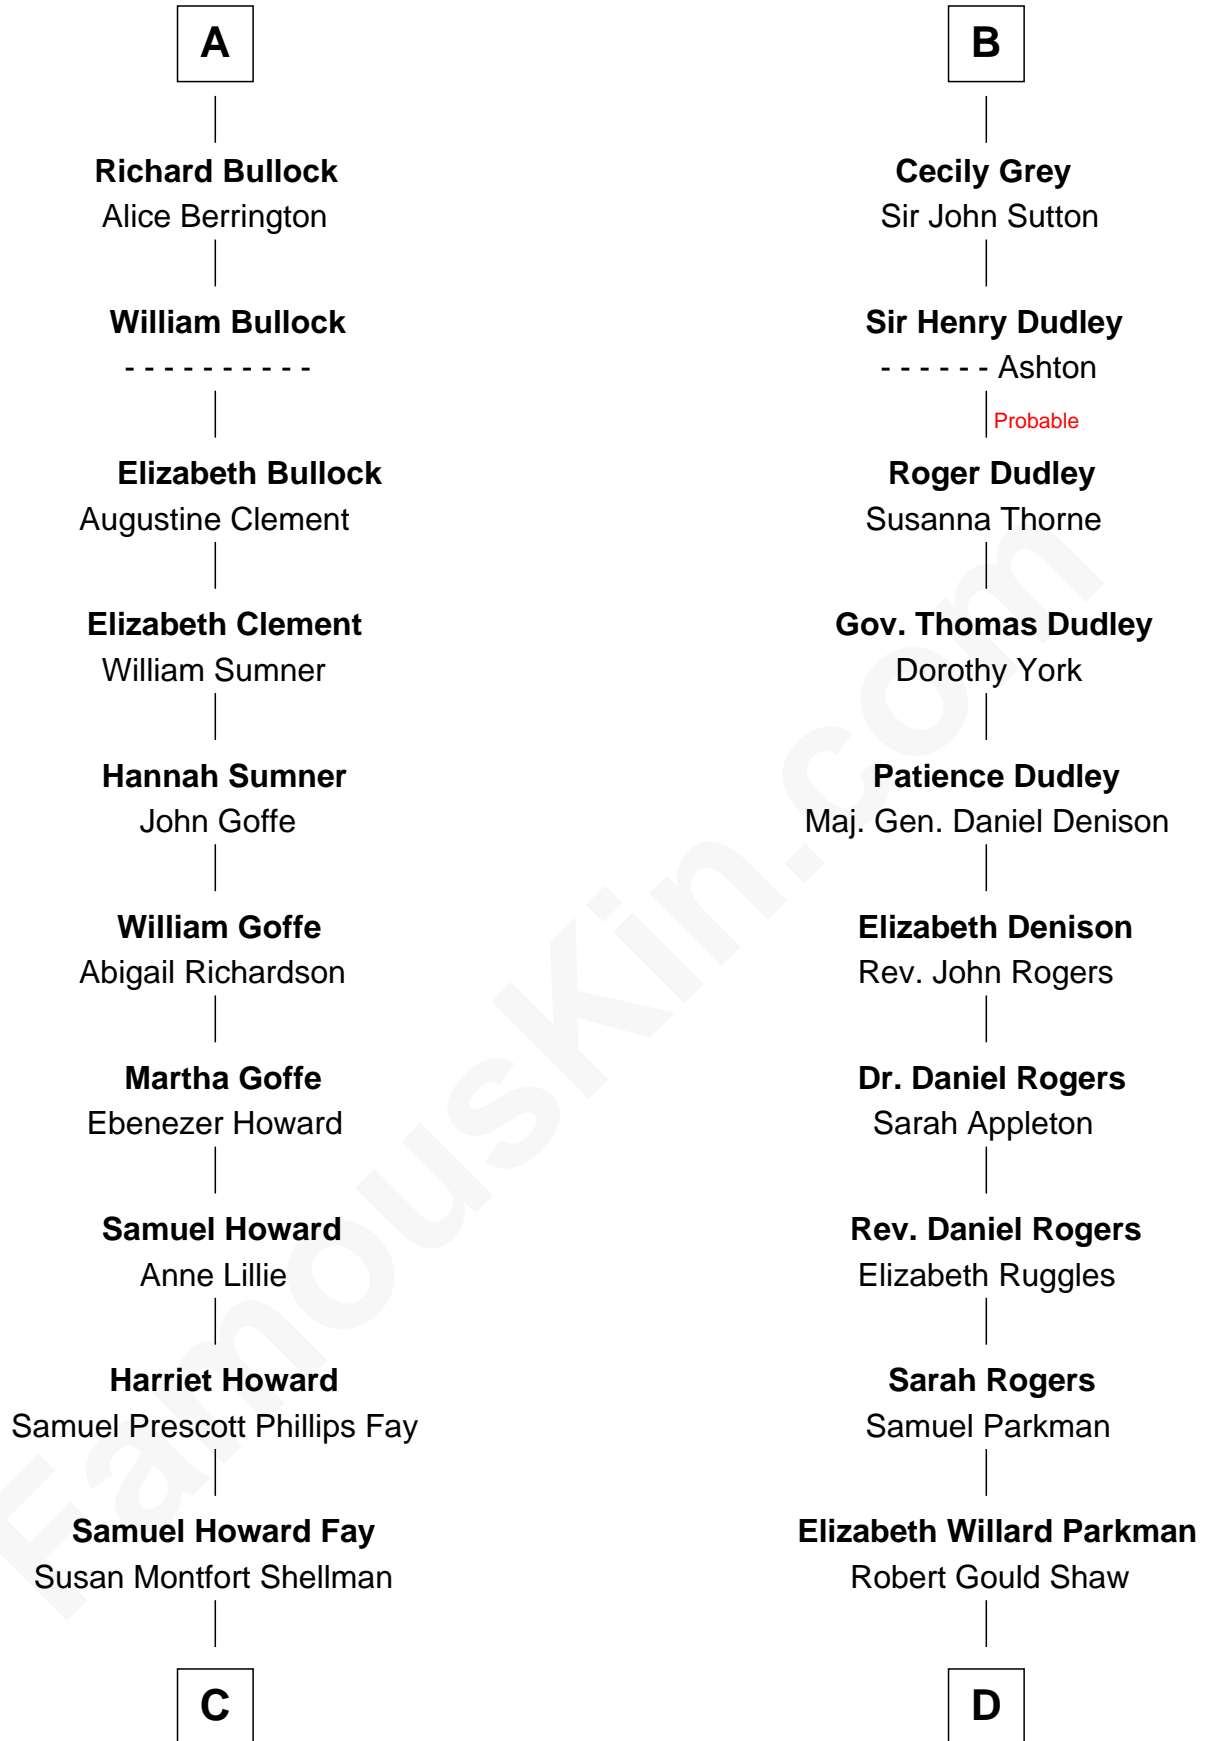

FamousKin.com
Relationship Chart of
George H. W. Bush
41st U.S. President

18th cousin 2 times removed of
Colonel Robert Gould Shaw
U.S. Civil War leader of film "Glory" fame

C

Harriet Eleanor Fay
Rev. James Smith Bush

Samuel Prescott Bush
Flora Sheldon

Prescott Sheldon Bush
Dorothy Wear Walker

George H. W. Bush
41st U.S. President

D

Francis George Shaw
Sarah Blake Sturgis

Colonel Robert Gould Shaw
Main character in film "Glory"