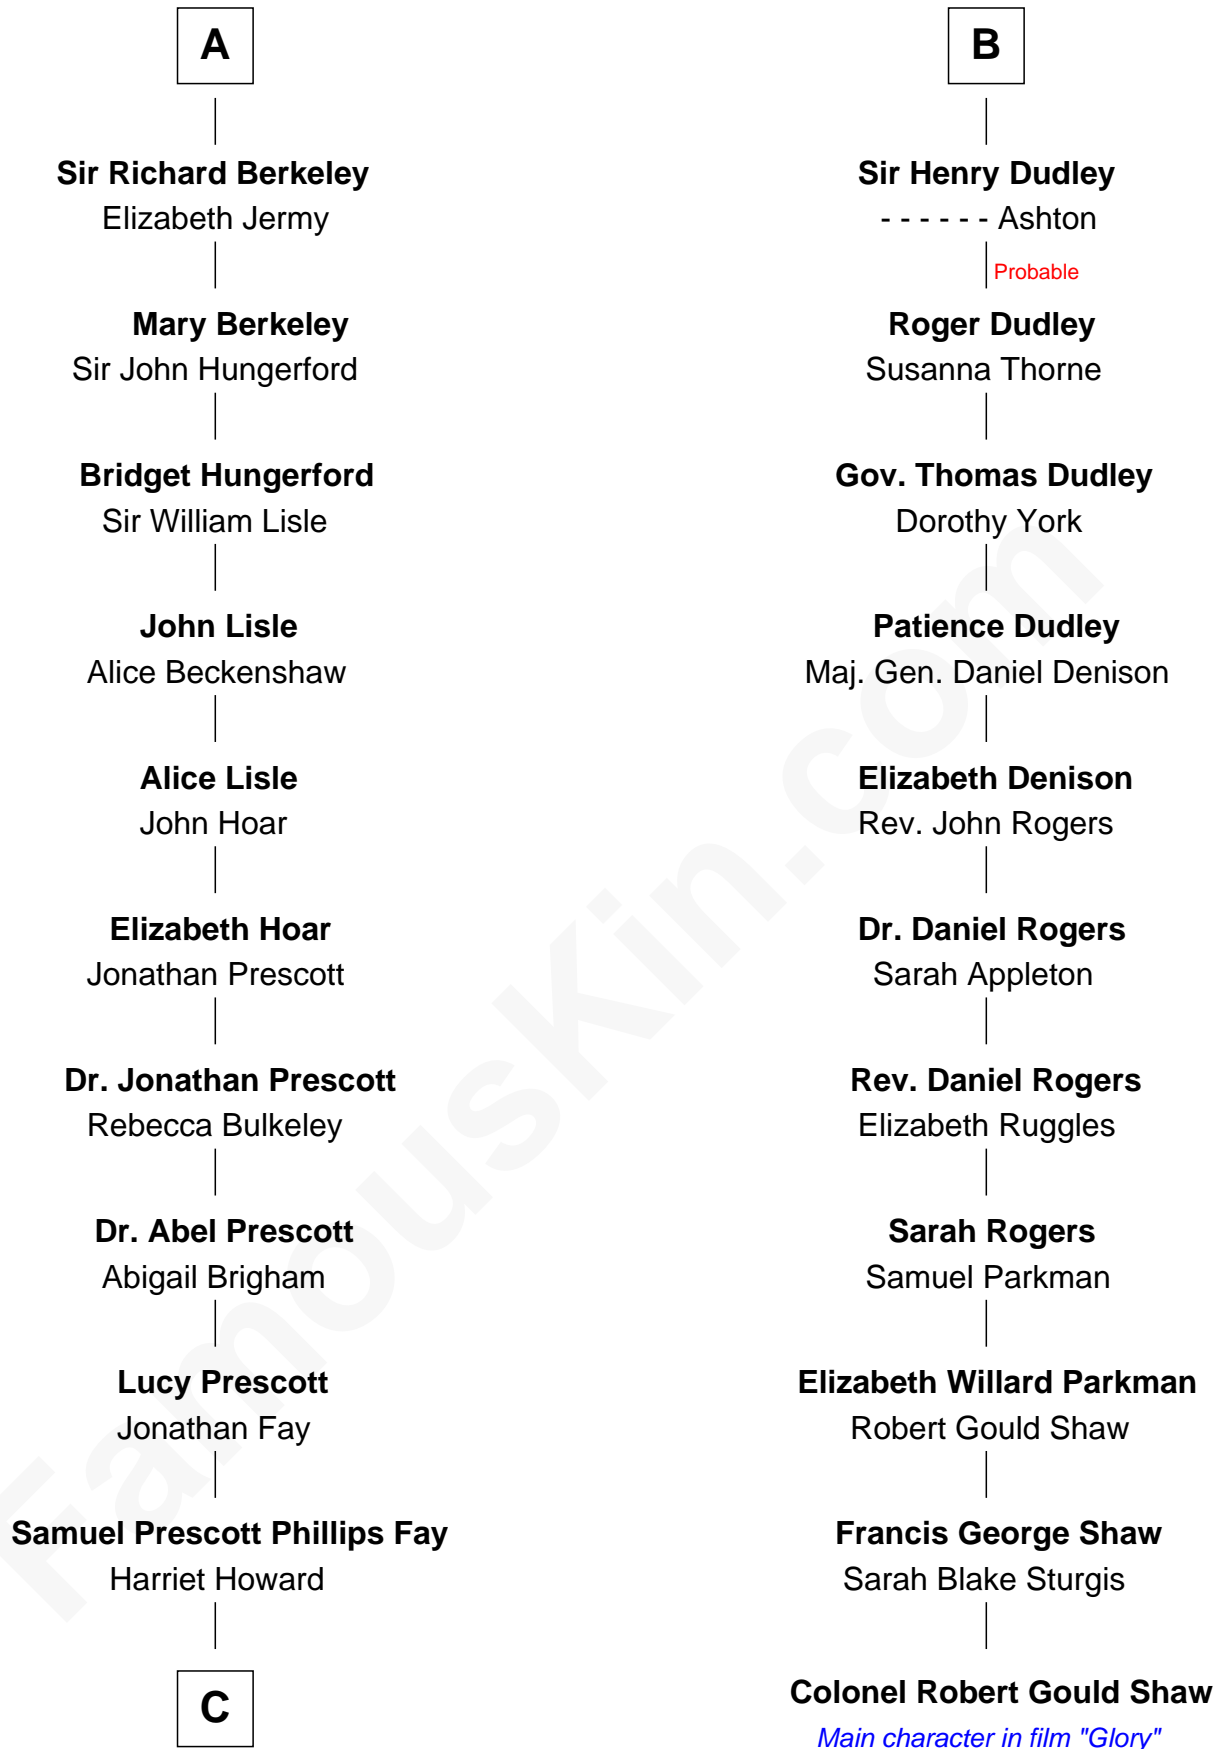

**FamousKin.com**  
**Relationship Chart of**  
**George H. W. Bush**  
*41st U.S. President*

**17th cousin 4 times removed of**  
**Colonel Robert Gould Shaw**  
*U.S. Civil War leader of film "Glory" fame*

**C**

—  
**Samuel Howard Fay**  
Susan Montfort Shellman

—  
**Harriet Eleanor Fay**  
Rev. James Smith Bush

—  
**Samuel Prescott Bush**  
Flora Sheldon

—  
**Prescott Sheldon Bush**  
Dorothy Wear Walker

—  
**George H. W. Bush**  
*41st U.S. President*

FamousKin.com