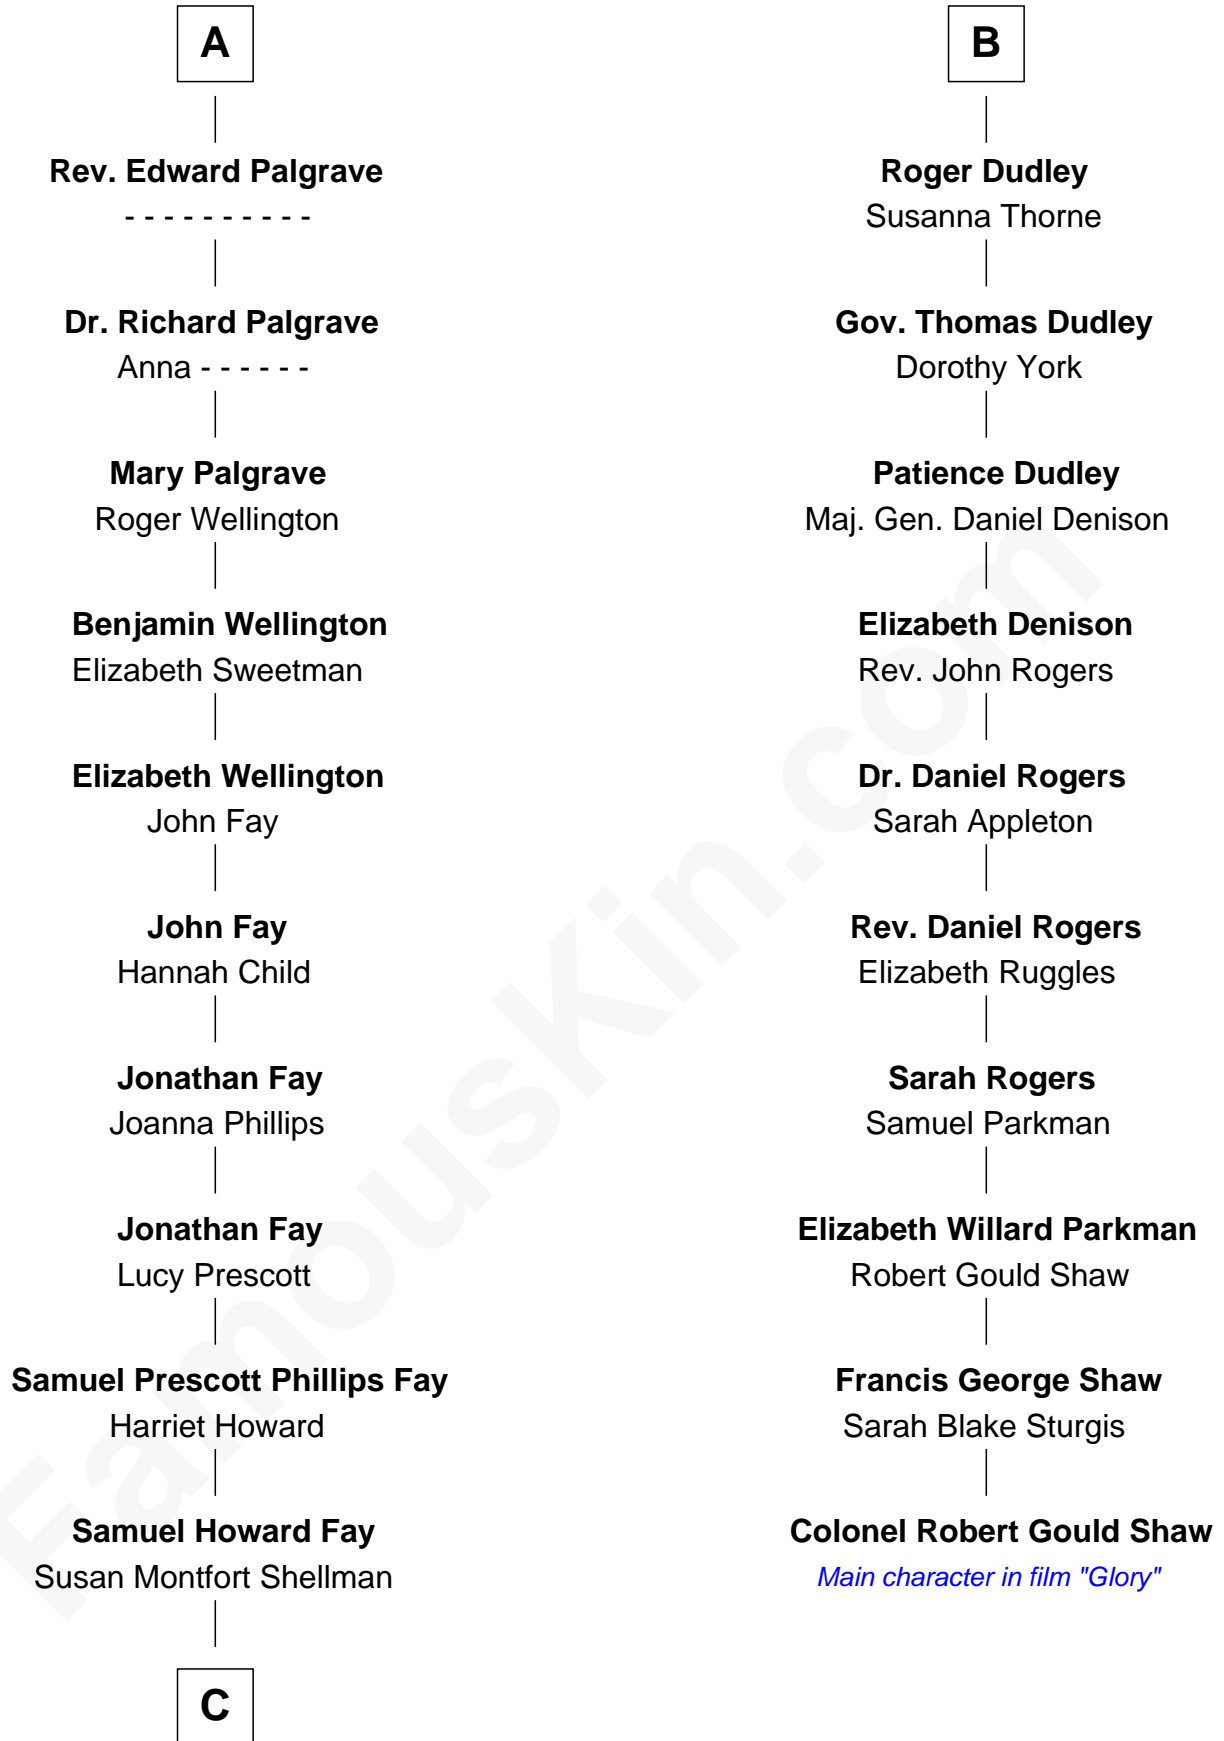

**FamousKin.com**  
**Relationship Chart of**  
**George H. W. Bush**  
*41st U.S. President*

**16th cousin 4 times removed of**  
**Colonel Robert Gould Shaw**  
*U.S. Civil War leader of film "Glory" fame*

**C**

—  
**Harriet Eleanor Fay**  
Rev. James Smith Bush

—  
**Samuel Prescott Bush**  
Flora Sheldon

—  
**Prescott Sheldon Bush**  
Dorothy Wear Walker

—  
**George H. W. Bush**  
*41st U.S. President*