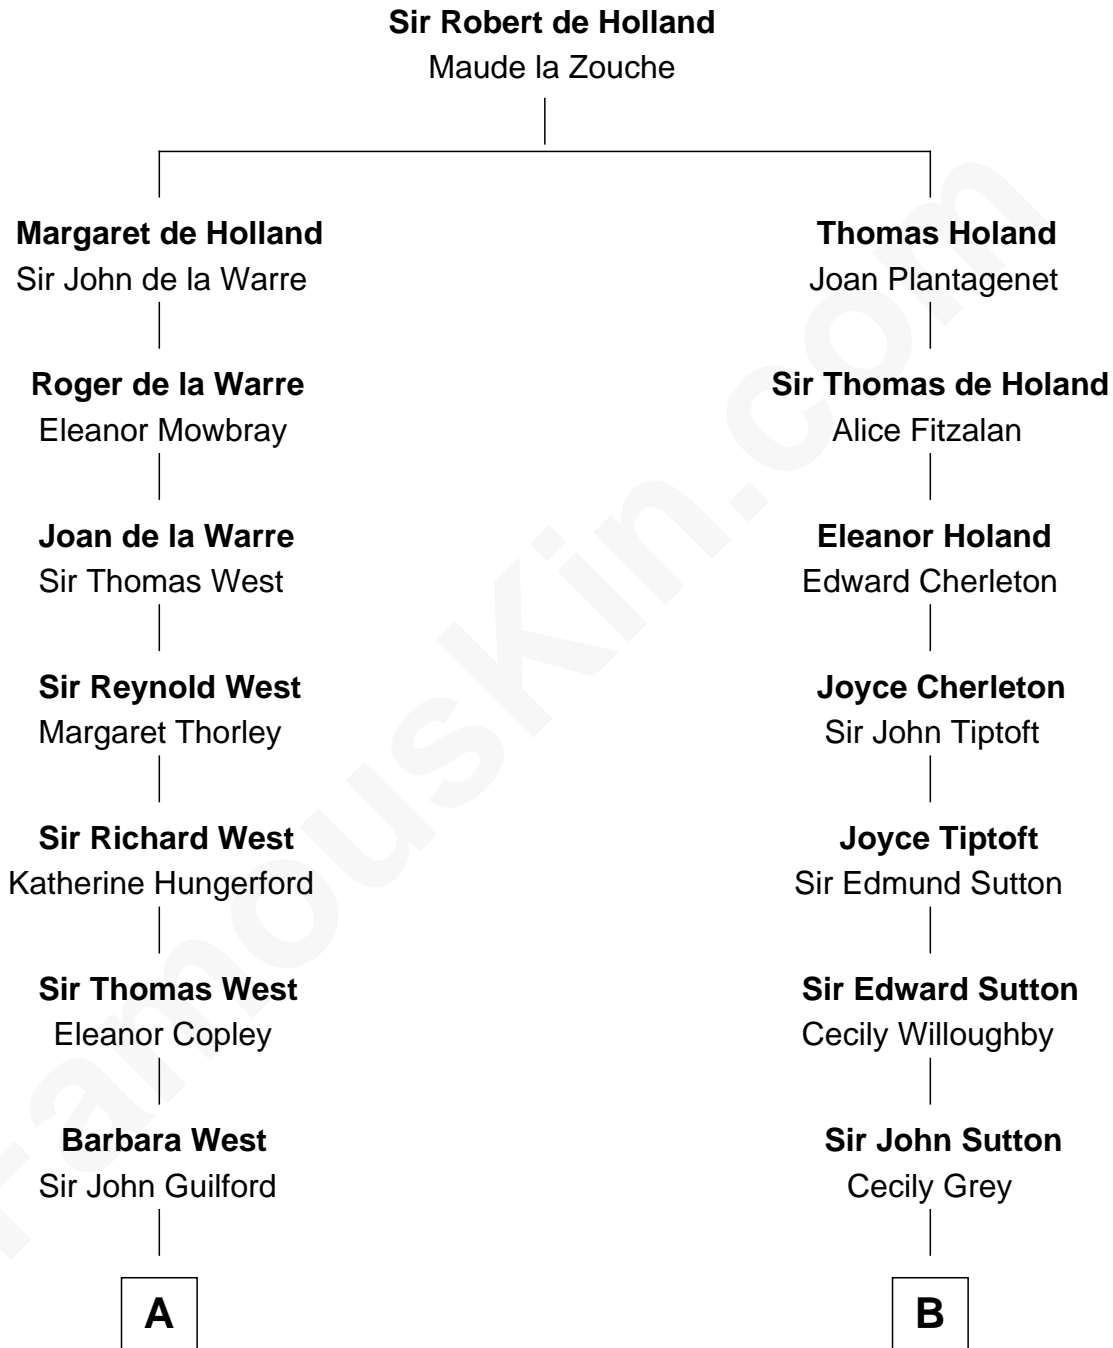

**FamousKin.com**  
**Relationship Chart of**  
**George H. W. Bush**  
*41st U.S. President*

**17th cousin 3 times removed of**  
**Colonel Robert Gould Shaw**  
*U.S. Civil War leader of film "Glory" fame*

**C**

—  
**Harriet Eleanor Fay**  
Rev. James Smith Bush

—  
**Samuel Prescott Bush**  
Flora Sheldon

—  
**Prescott Sheldon Bush**  
Dorothy Wear Walker

—  
**George H. W. Bush**  
*41st U.S. President*