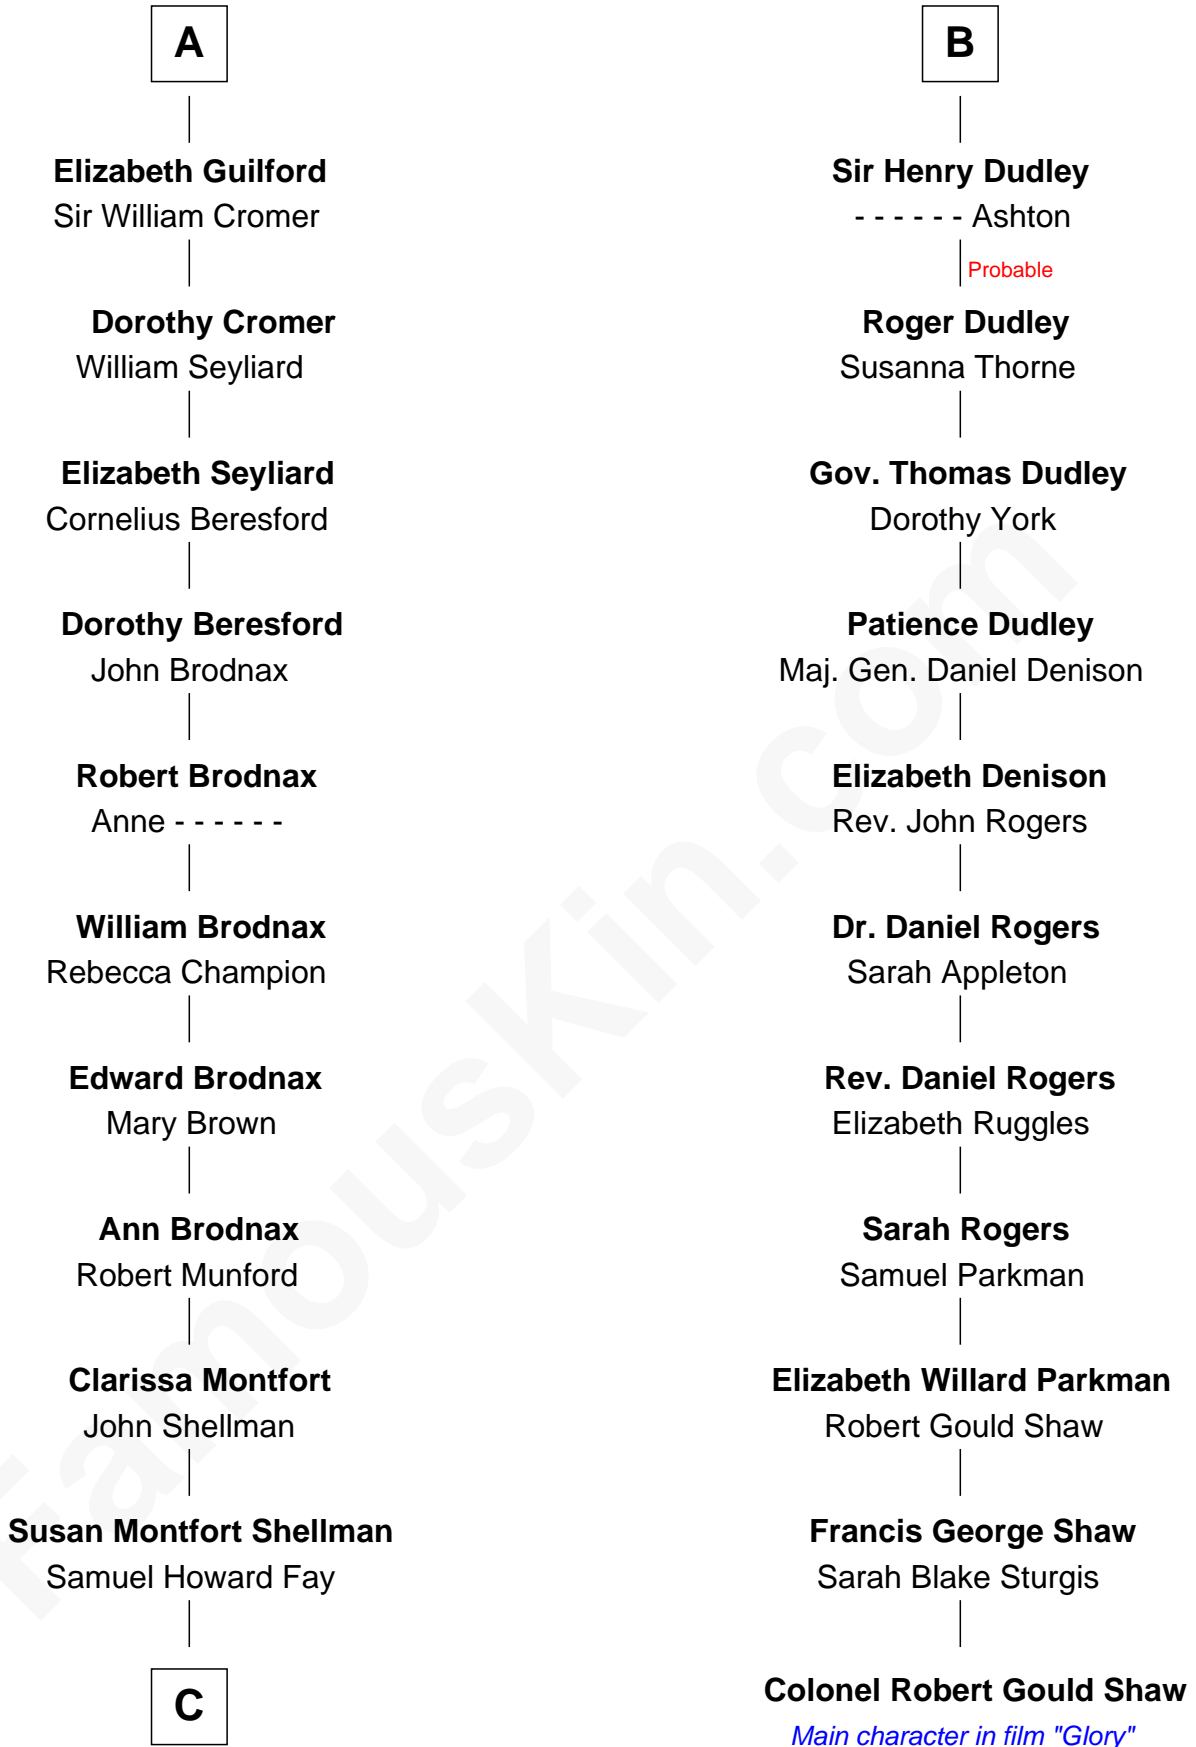

**FamousKin.com**  
**Relationship Chart of**  
**George H. W. Bush**  
*41st U.S. President*

**17th cousin 3 times removed of**  
**Colonel Robert Gould Shaw**  
*U.S. Civil War leader of film "Glory" fame*

**C**

—  
**Harriet Eleanor Fay**  
Rev. James Smith Bush

—  
**Samuel Prescott Bush**  
Flora Sheldon

—  
**Prescott Sheldon Bush**  
Dorothy Wear Walker

—  
**George H. W. Bush**  
*41st U.S. President*