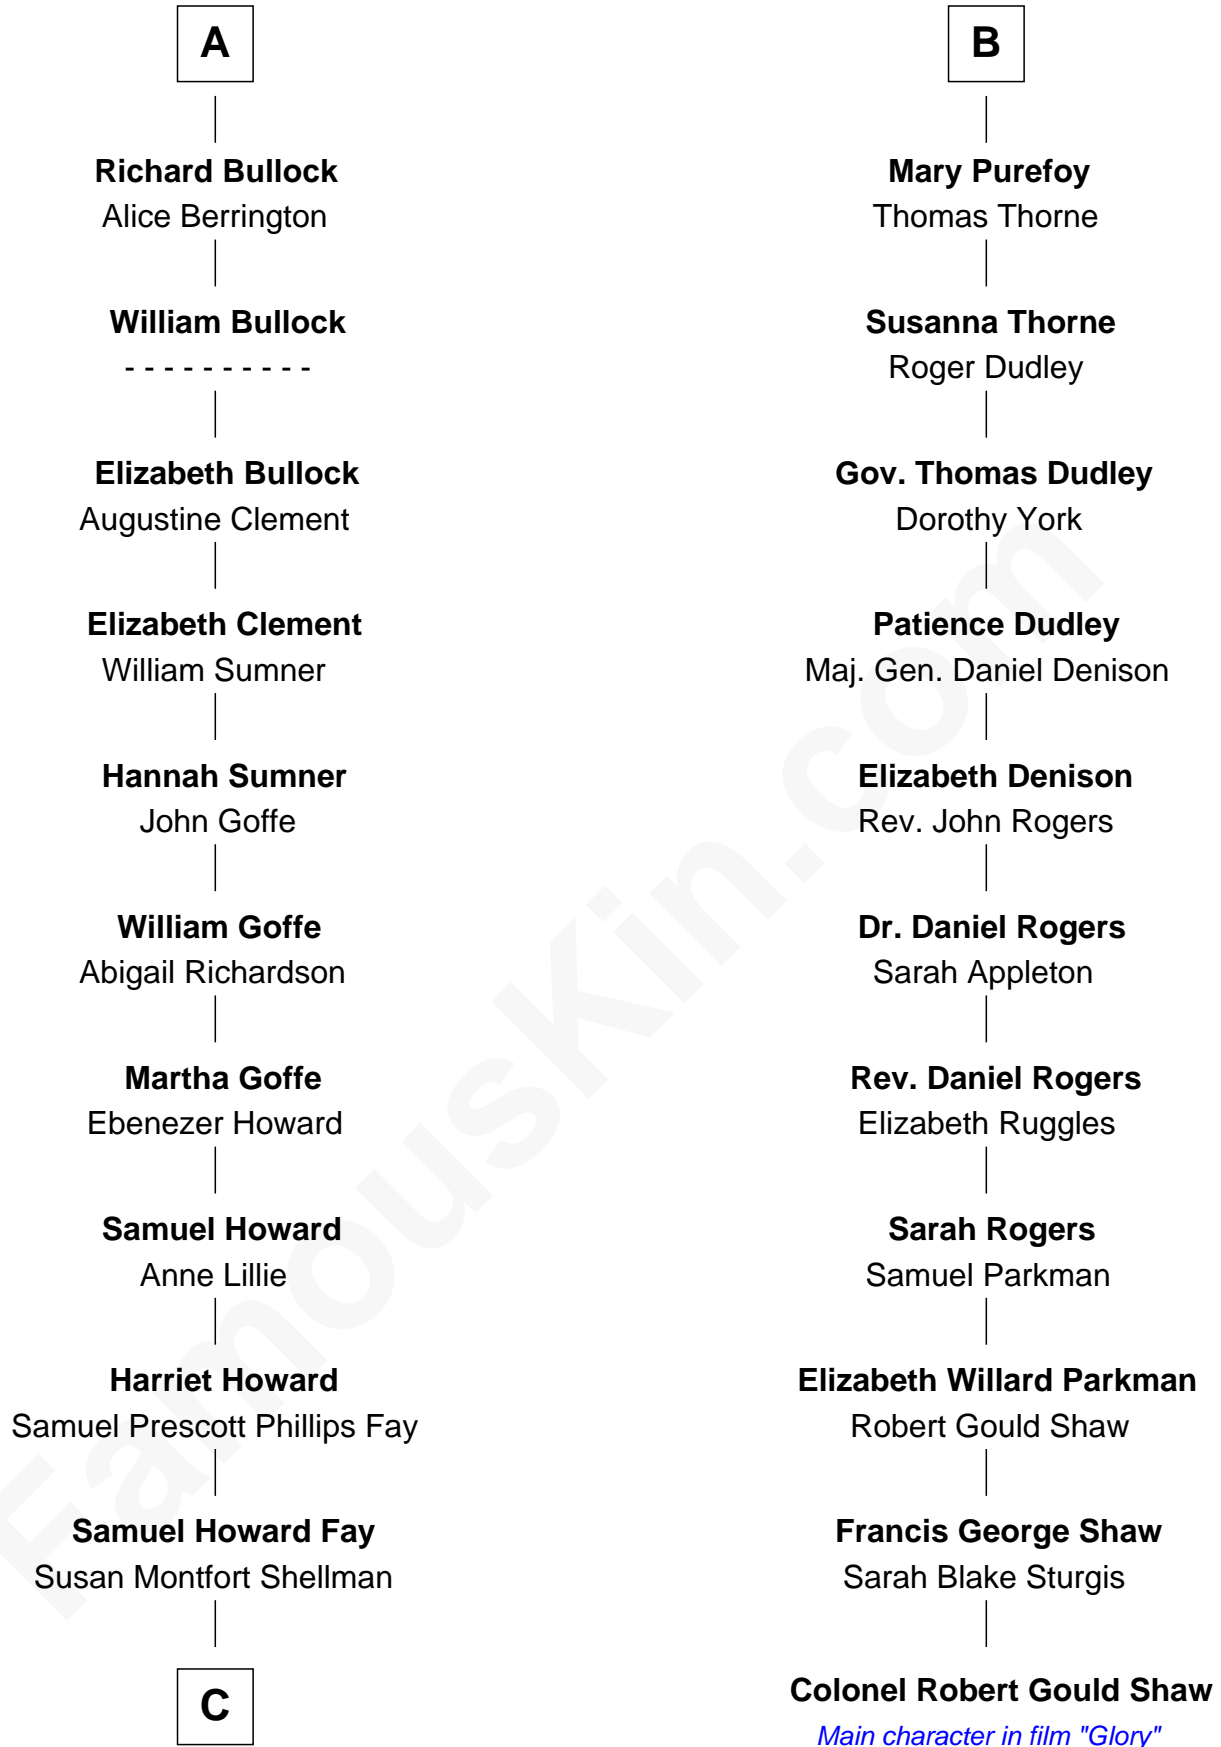

**FamousKin.com**  
**Relationship Chart of**  
**George H. W. Bush**  
*41st U.S. President*

**17th cousin 3 times removed of**  
**Colonel Robert Gould Shaw**  
*U.S. Civil War leader of film "Glory" fame*

**C**

—  
**Harriet Eleanor Fay**  
Rev. James Smith Bush

—  
**Samuel Prescott Bush**  
Flora Sheldon

—  
**Prescott Sheldon Bush**  
Dorothy Wear Walker

—  
**George H. W. Bush**  
*41st U.S. President*