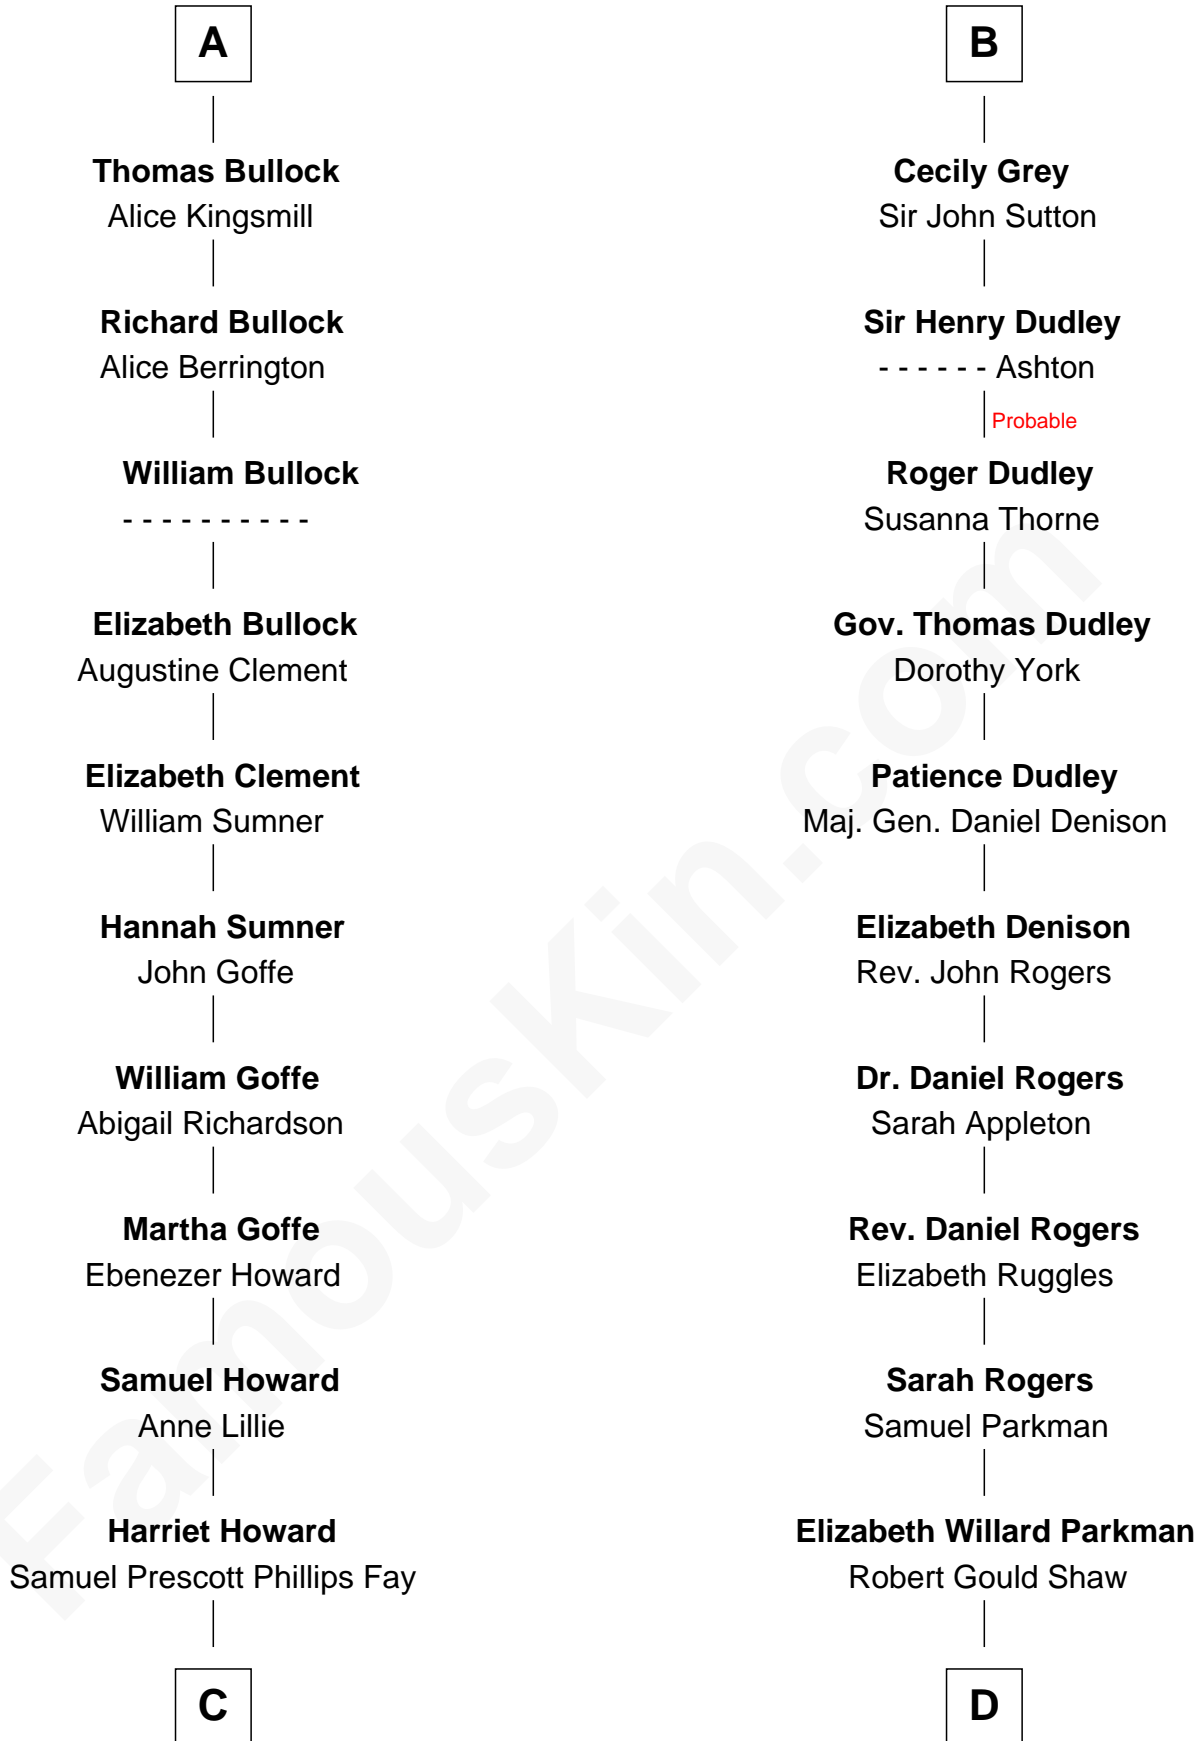

FamousKin.com
Relationship Chart of
George H. W. Bush
41st U.S. President

18th cousin 3 times removed of
Colonel Robert Gould Shaw
U.S. Civil War leader of film "Glory" fame

C

Samuel Howard Fay
Susan Montfort Shellman

Harriet Eleanor Fay
Rev. James Smith Bush

Samuel Prescott Bush
Flora Sheldon

Prescott Sheldon Bush
Dorothy Wear Walker

George H. W. Bush
41st U.S. President

D

Francis George Shaw
Sarah Blake Sturgis

Colonel Robert Gould Shaw
Main character in film "Glory"