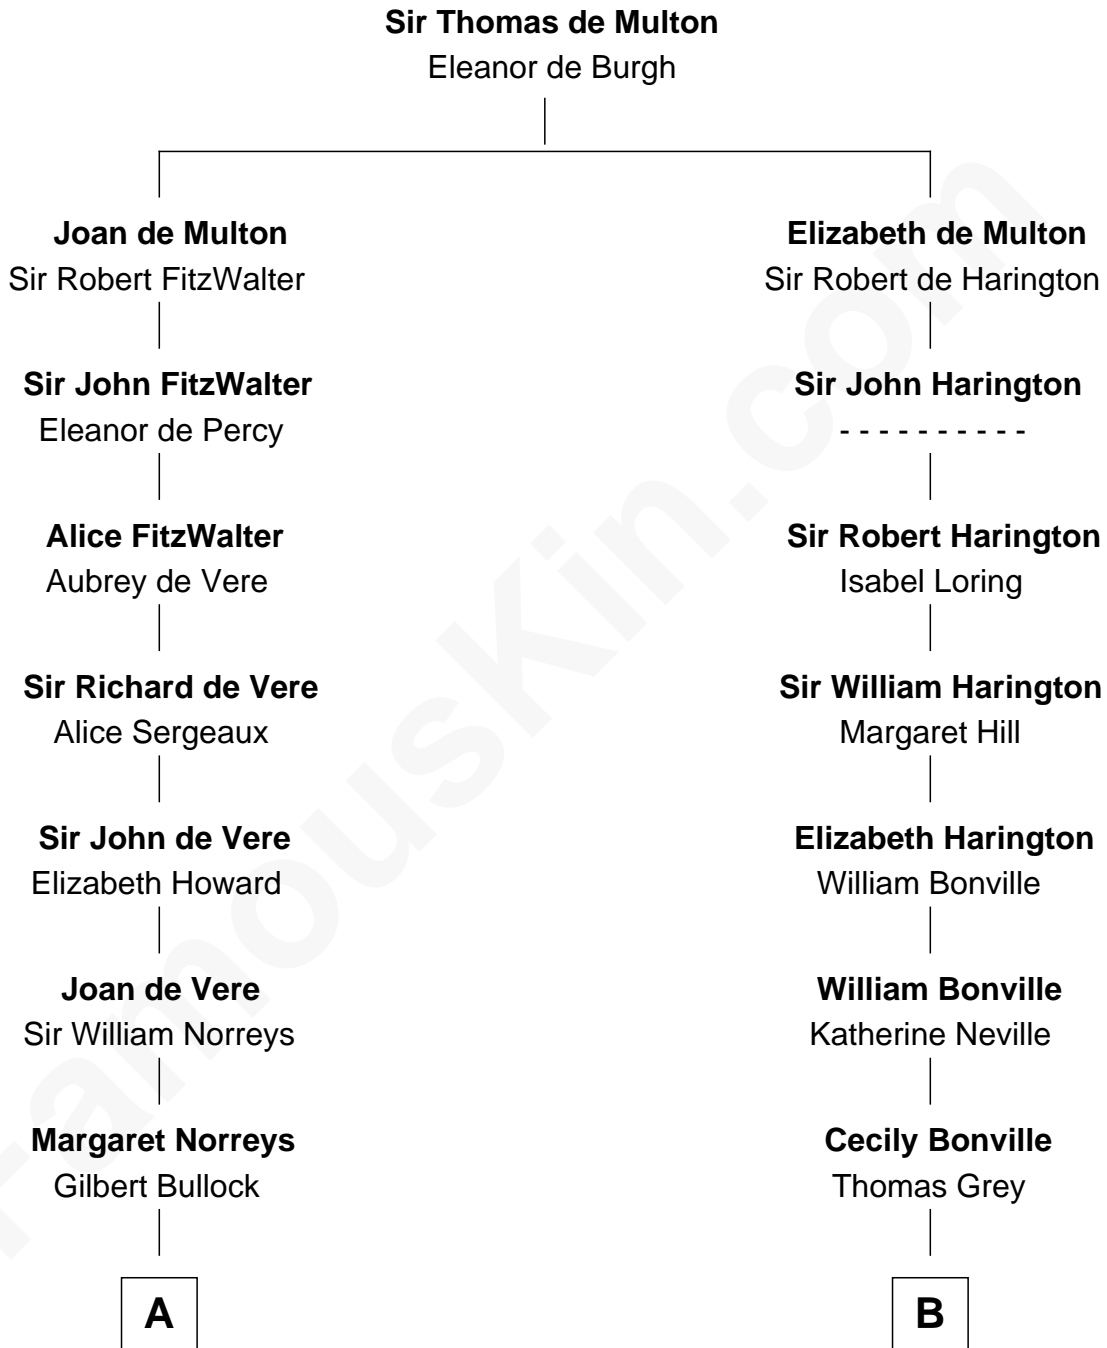

FamousKin.com
Relationship Chart of
George H. W. Bush
41st U.S. President

18th cousin 3 times removed of
Colonel Robert Gould Shaw
U.S. Civil War leader of film "Glory" fame

C

Samuel Howard Fay
Susan Montfort Shellman

Harriet Eleanor Fay
Rev. James Smith Bush

Samuel Prescott Bush
Flora Sheldon

Prescott Sheldon Bush
Dorothy Wear Walker

George H. W. Bush
41st U.S. President

D

Francis George Shaw
Sarah Blake Sturgis

Colonel Robert Gould Shaw
Main character in film "Glory"