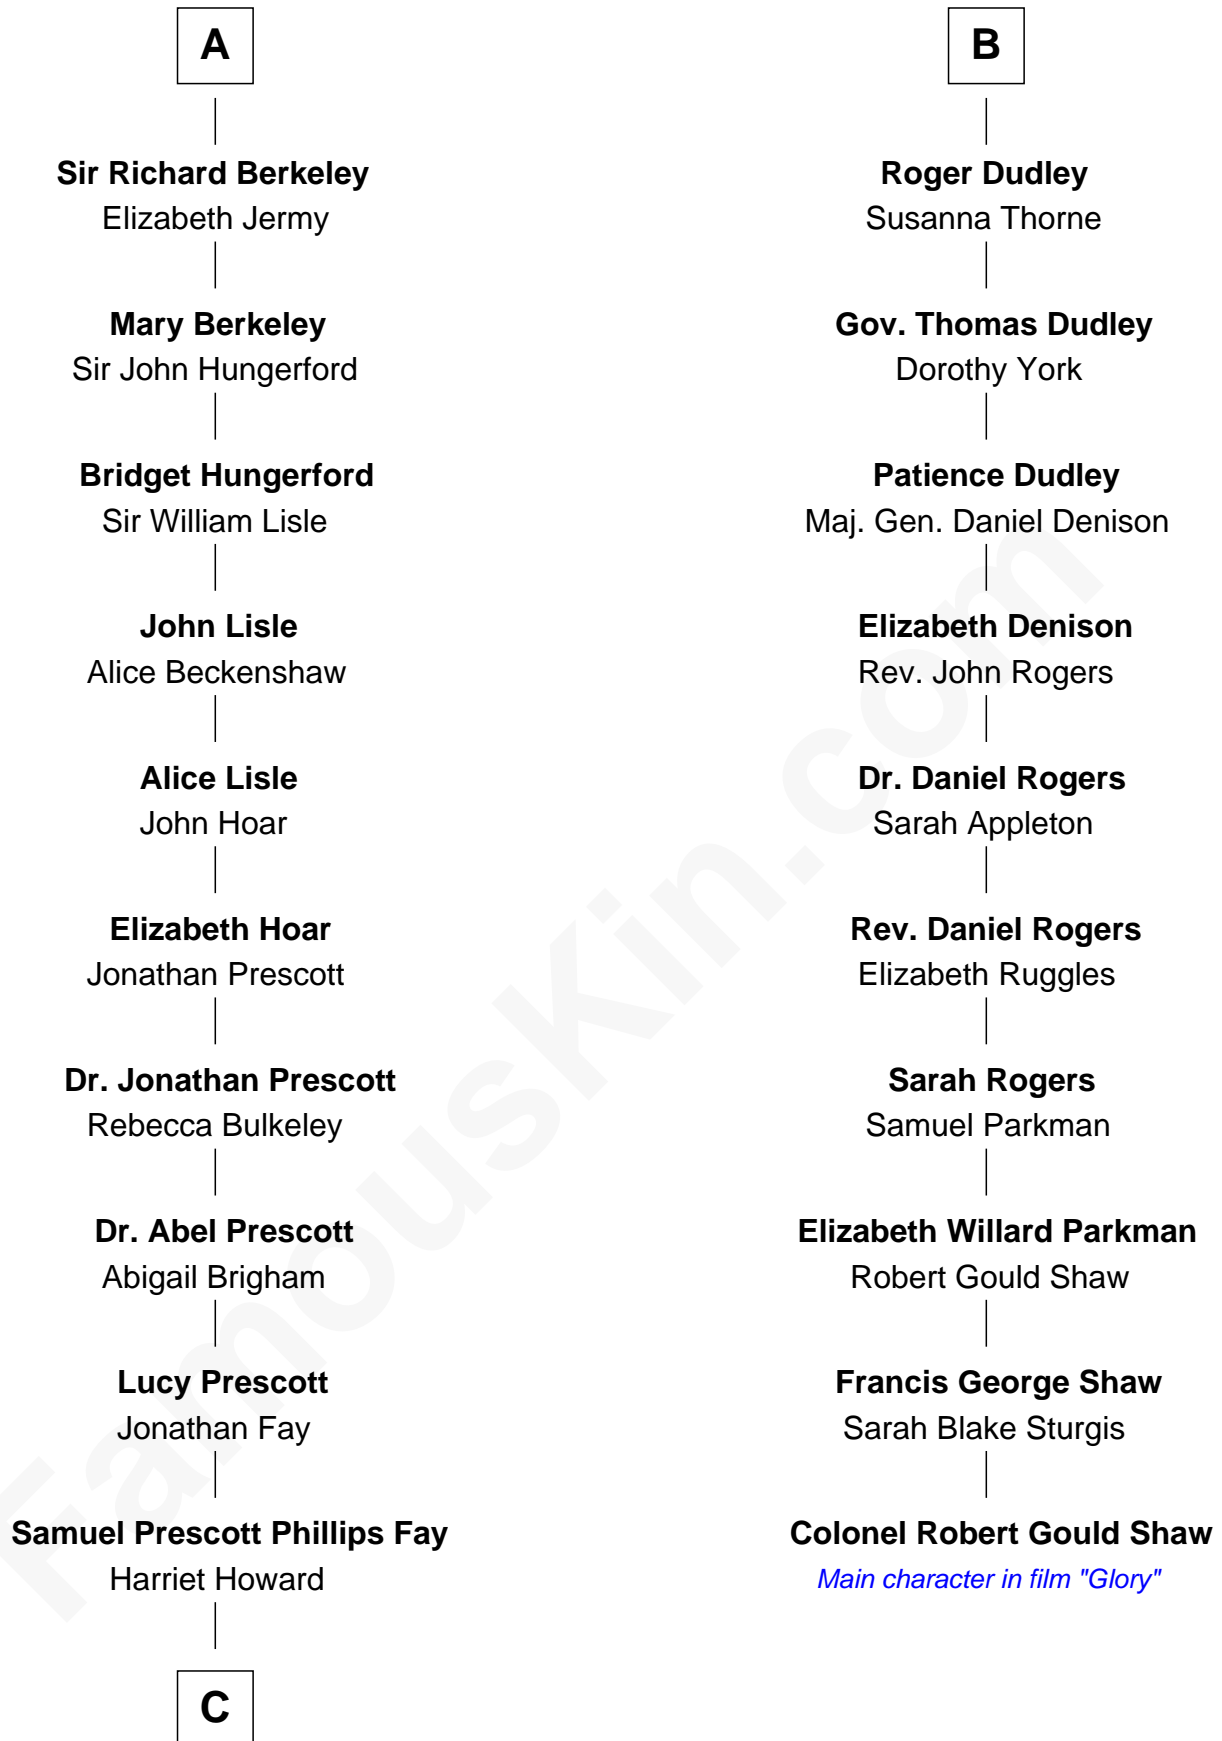

FamousKin.com
Relationship Chart of
George H. W. Bush
41st U.S. President

16th cousin 5 times removed of
Colonel Robert Gould Shaw
U.S. Civil War leader of film "Glory" fame

C

—
Samuel Howard Fay
Susan Montfort Shellman

—
Harriet Eleanor Fay
Rev. James Smith Bush

—
Samuel Prescott Bush
Flora Sheldon

—
Prescott Sheldon Bush
Dorothy Wear Walker

—
George H. W. Bush
41st U.S. President