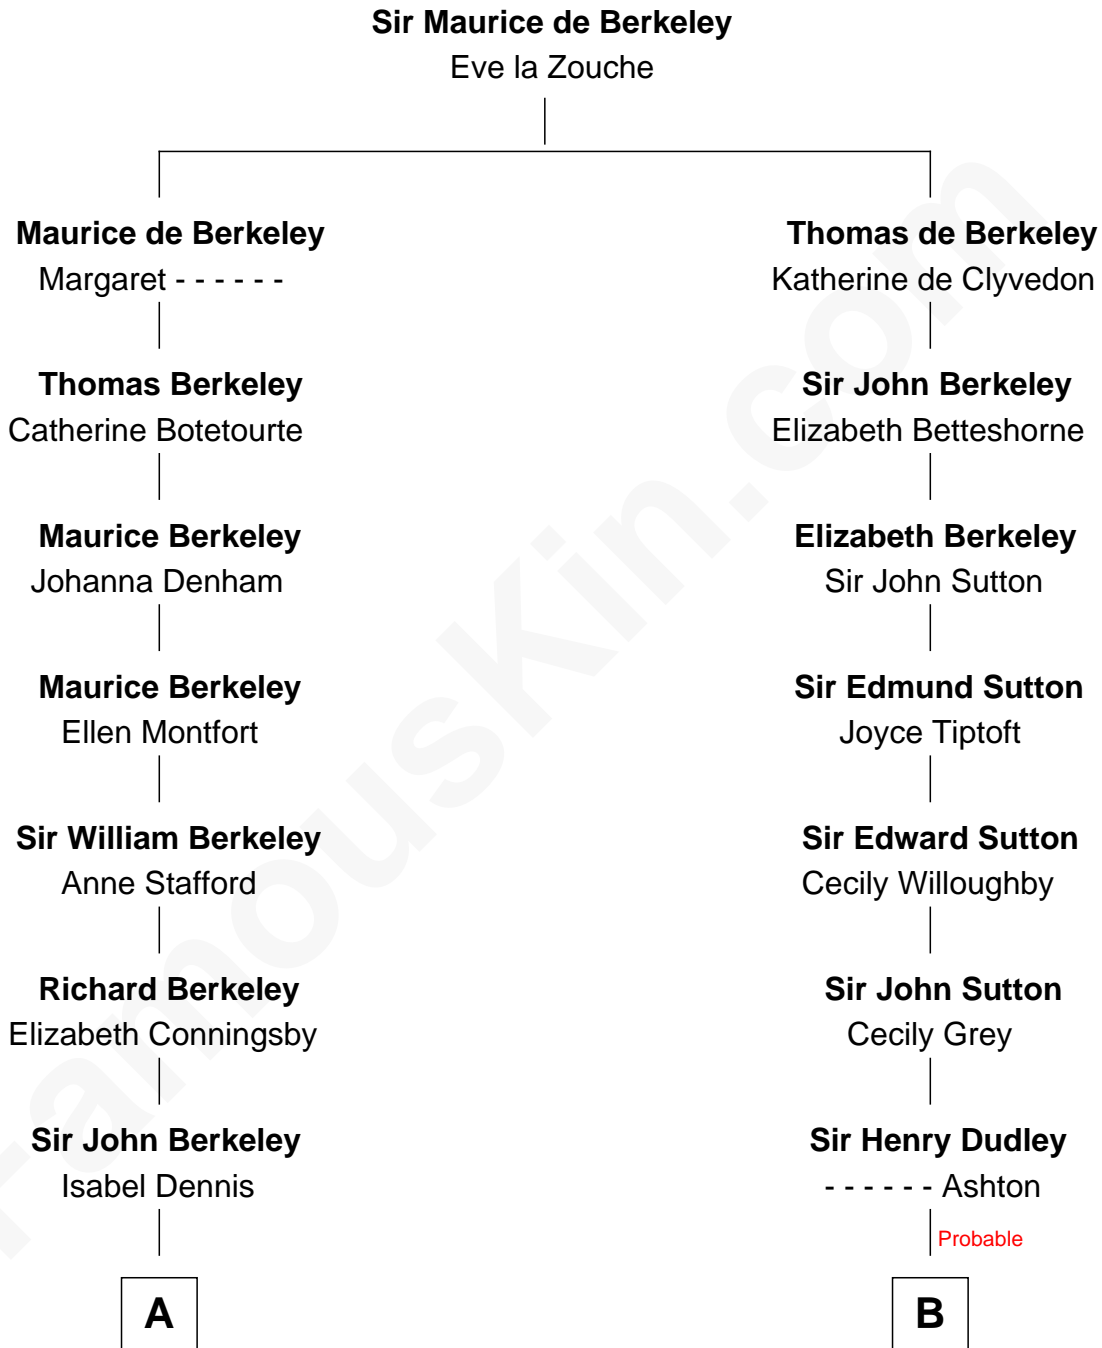

FamousKin.com
Relationship Chart of
George H. W. Bush
41st U.S. President

16th cousin 5 times removed of
Colonel Robert Gould Shaw
U.S. Civil War leader of film "Glory" fame

C

—
Samuel Howard Fay
Susan Montfort Shellman

—
Harriet Eleanor Fay
Rev. James Smith Bush

—
Samuel Prescott Bush
Flora Sheldon

—
Prescott Sheldon Bush
Dorothy Wear Walker

—
George H. W. Bush
41st U.S. President