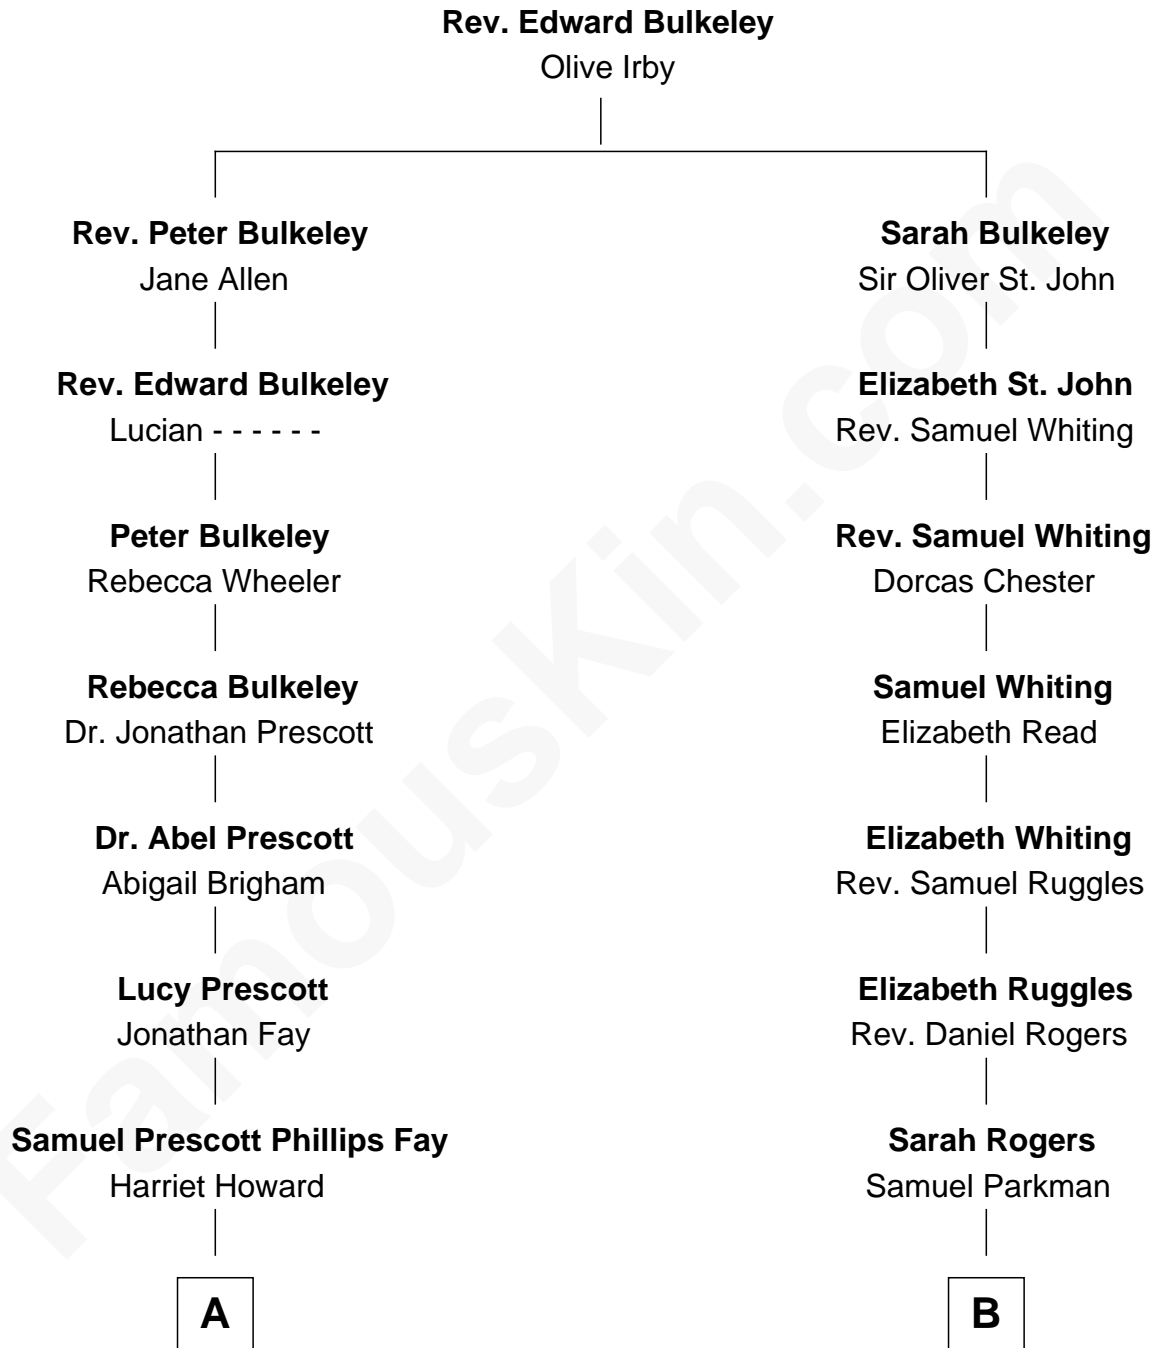

**FamousKin.com**  
**Relationship Chart of**  
**George H. W. Bush**  
*41st U.S. President*

**9th cousin 2 times removed of**  
**Colonel Robert Gould Shaw**  
*U.S. Civil War leader of film "Glory" fame*

**A**

**Samuel Howard Fay**  
Susan Montfort Shellman

**Harriet Eleanor Fay**  
Rev. James Smith Bush

**Samuel Prescott Bush**  
Flora Sheldon

**Prescott Sheldon Bush**  
Dorothy Wear Walker

**George H. W. Bush**  
*41st U.S. President*

**B**

**Elizabeth Willard Parkman**  
Robert Gould Shaw

**Francis George Shaw**  
Sarah Blake Sturgis

**Colonel Robert Gould Shaw**  
*Main character in film "Glory"*