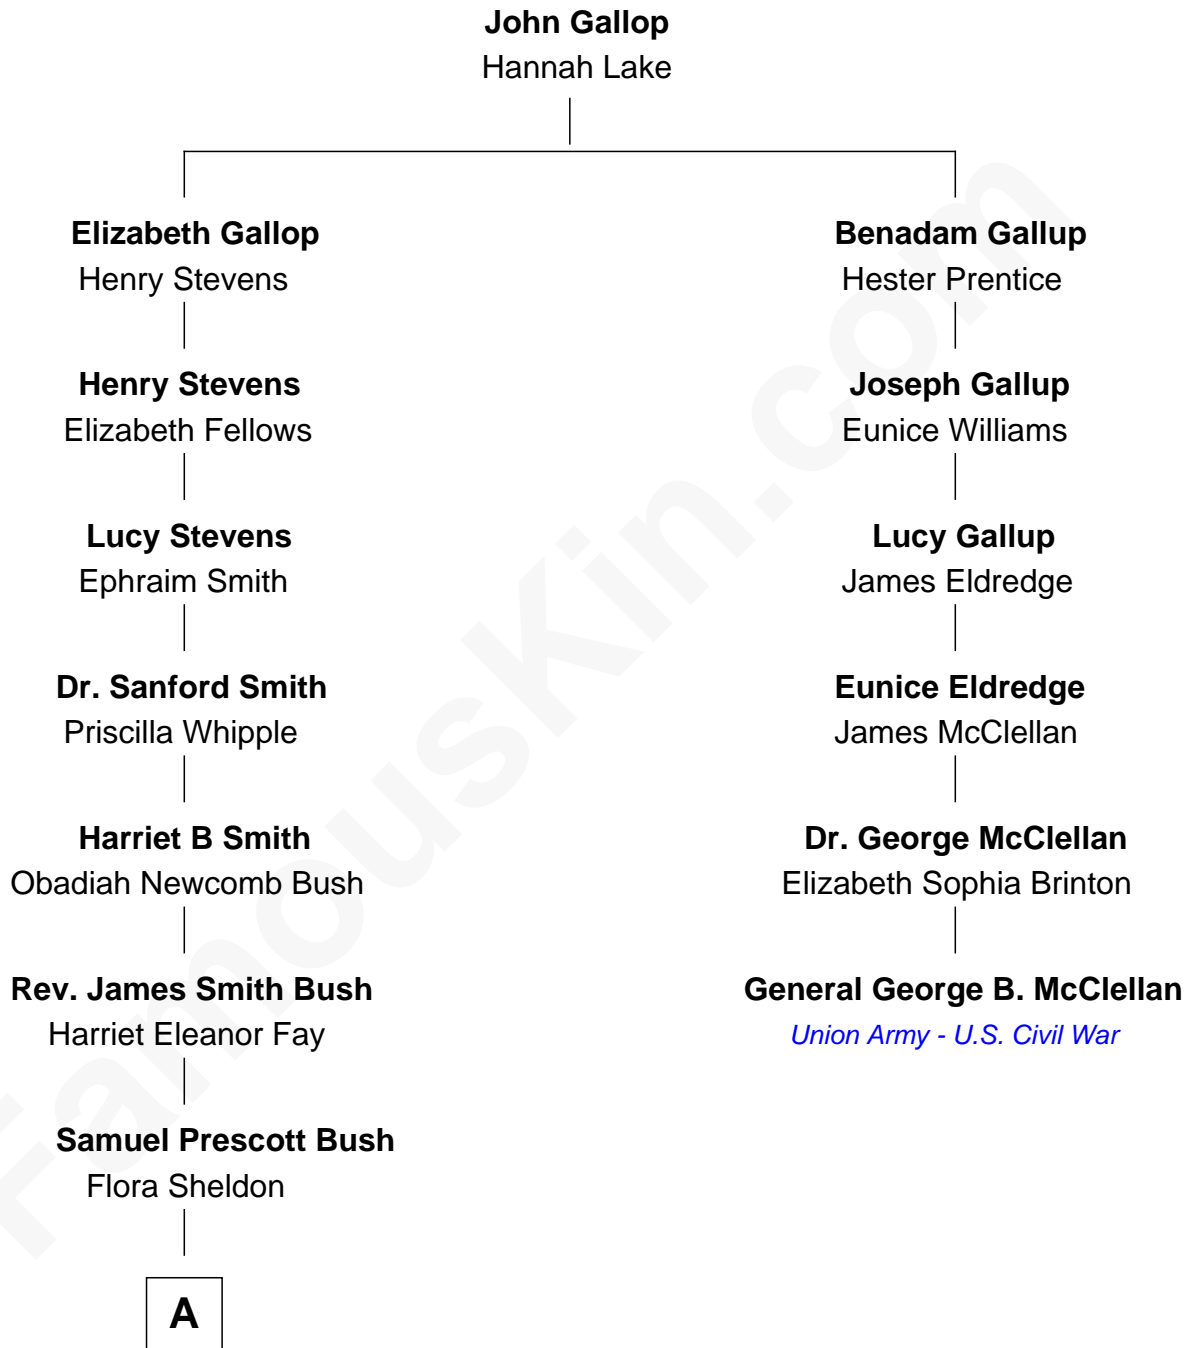

FamousKin.com
Relationship Chart of
George H. W. Bush
41st U.S. President

5th cousin 3 times removed of
General George B. McClellan
Union Army - U.S. Civil War

A

—
Prescott Sheldon Bush

Dorothy Wear Walker

—
George H. W. Bush

41st U.S. President

FamousKin.com