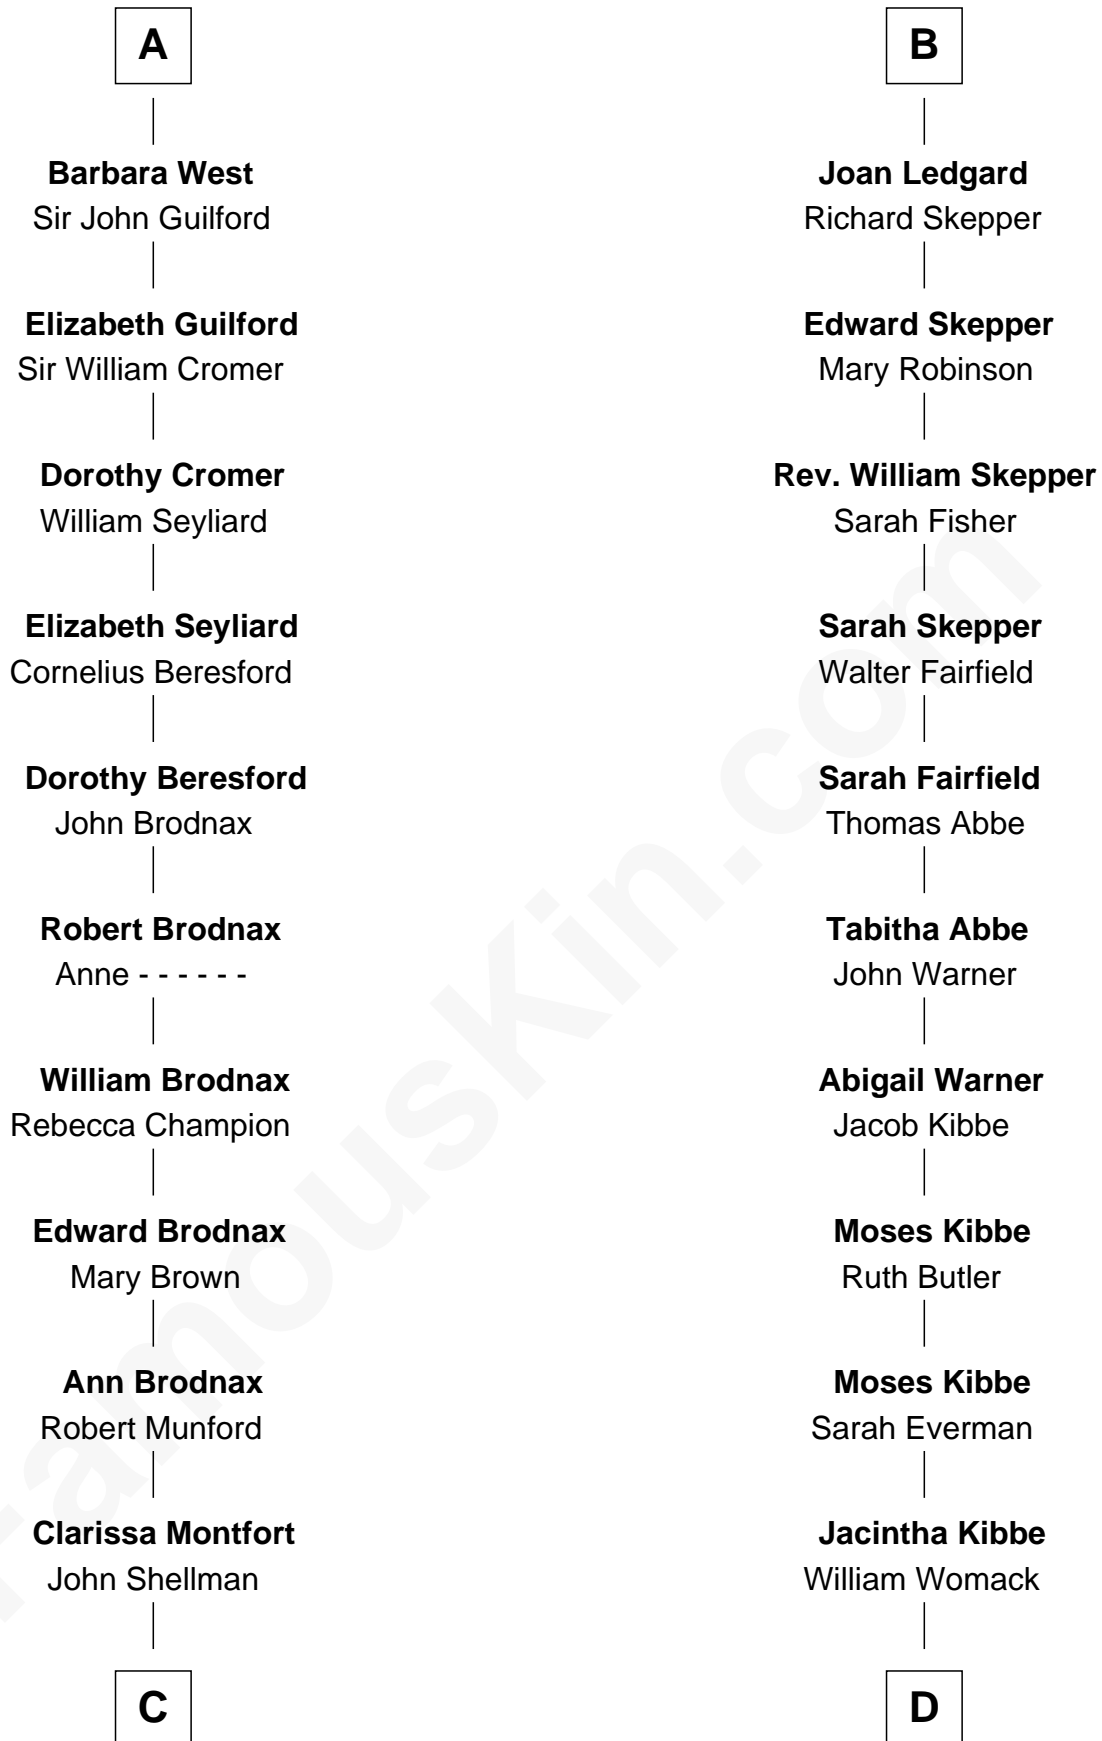

FamousKin.com
Relationship Chart of
George H. W. Bush
41st U.S. President

19th cousin 2 times removed of
Roy Rogers
Cowboy movie actor and singer

C

Susan Montfort Shellman

Samuel Howard Fay

Harriet Eleanor Fay

Rev. James Smith Bush

Samuel Prescott Bush

Flora Sheldon

Prescott Sheldon Bush

Dorothy Wear Walker

George H. W. Bush

41st U.S. President

D