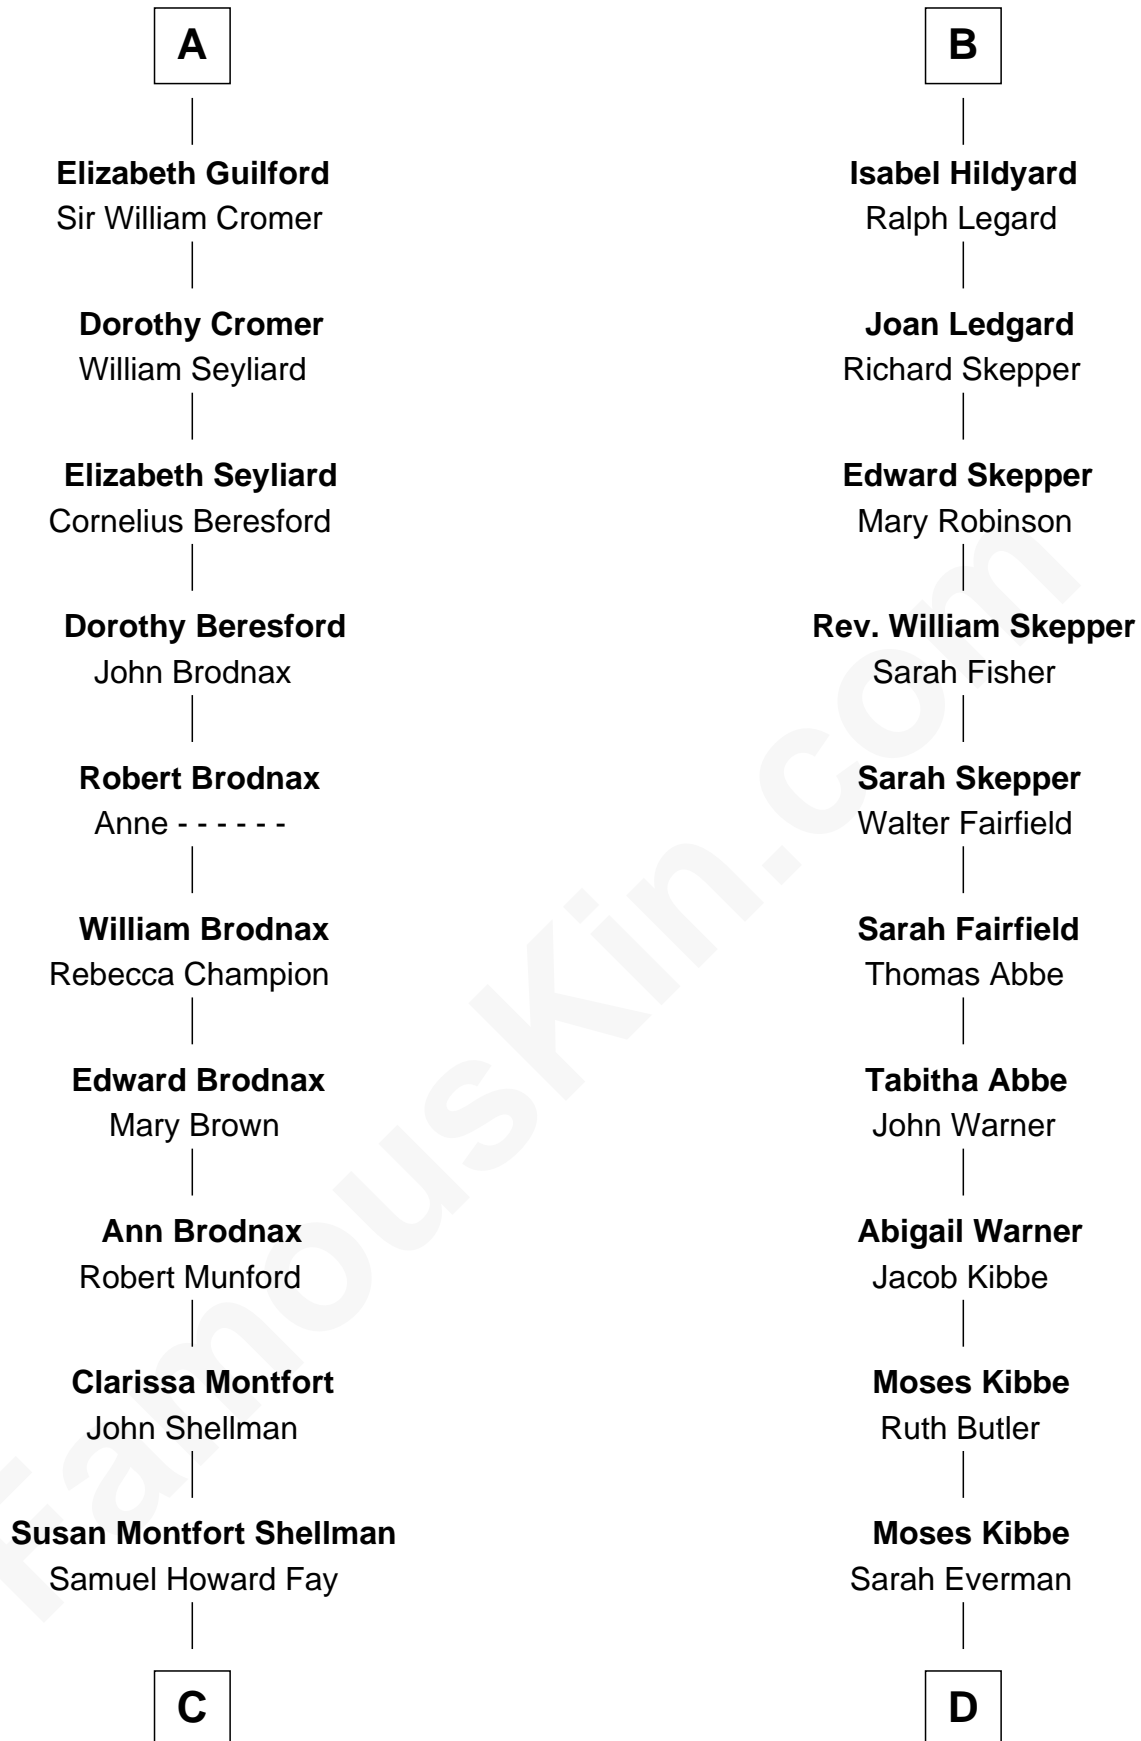

FamousKin.com

Relationship Chart of

George H. W. Bush

41st U.S. President

20th cousin of

Roy Rogers

Cowboy movie actor and singer

Henry Plantagenet

Maud de Chaworth

C

Harriet Eleanor Fay
Rev. James Smith Bush

Samuel Prescott Bush
Flora Sheldon

Prescott Sheldon Bush
Dorothy Wear Walker

George H. W. Bush
41st U.S. President

D

Jacintha Kibbe
William Womack