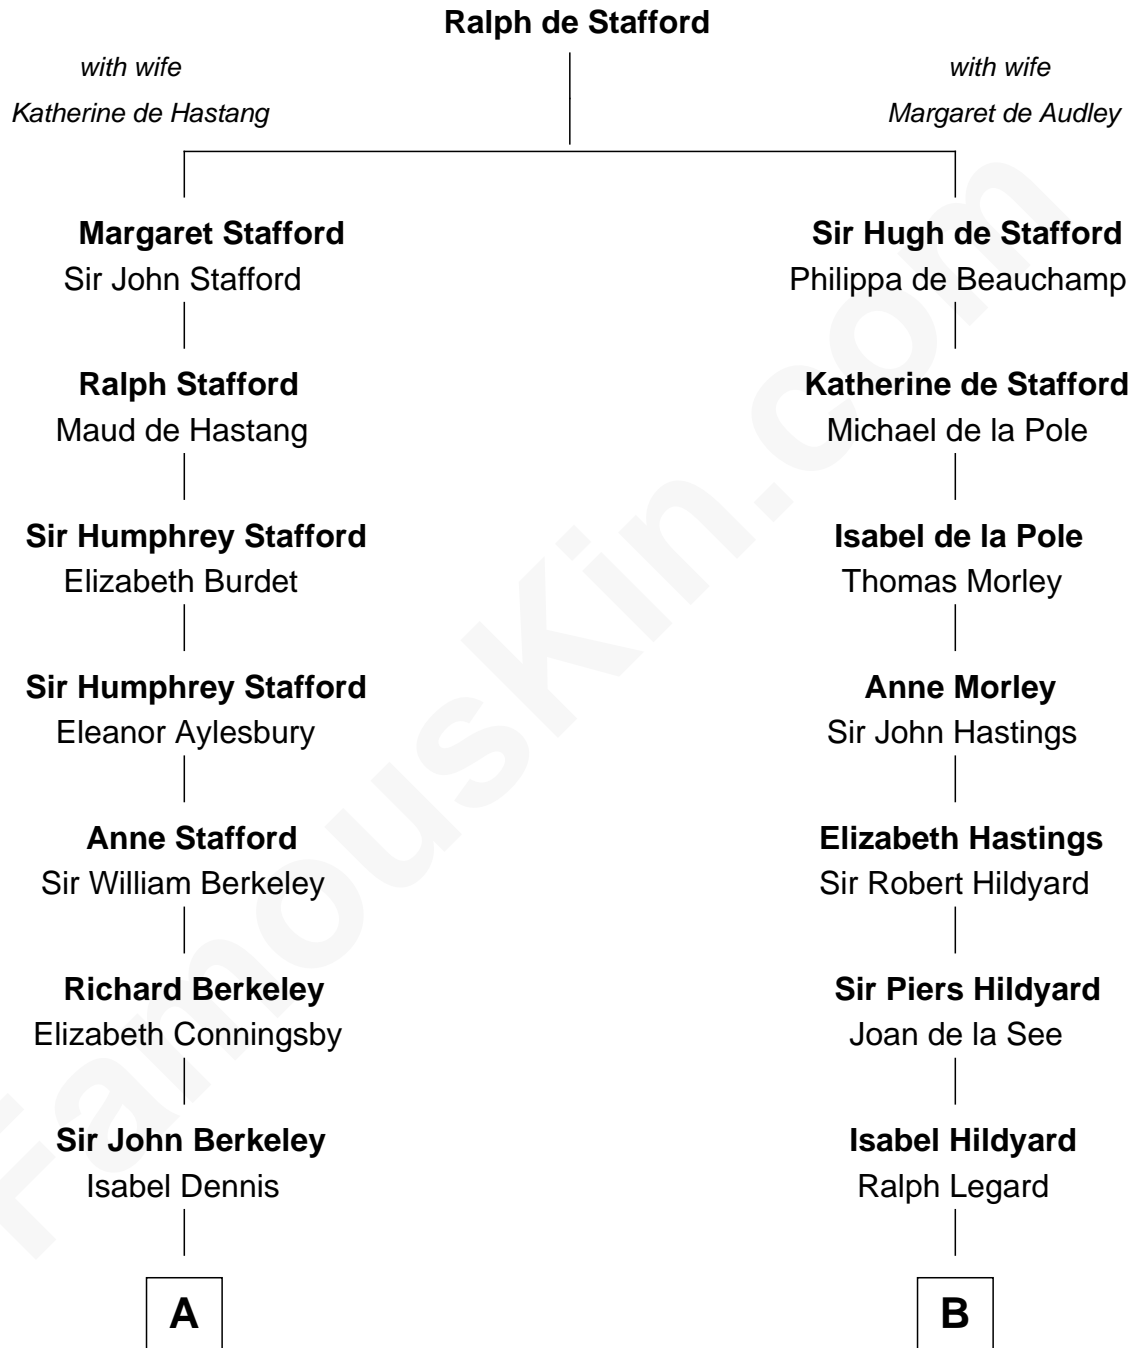

FamousKin.com
Relationship Chart of
George H. W. Bush
41st U.S. President

19th cousin 2 times removed of
Roy Rogers
Cowboy movie actor and singer

C

Samuel Howard Fay
Susan Montfort Shellman

Harriet Eleanor Fay
Rev. James Smith Bush

Samuel Prescott Bush
Flora Sheldon

Prescott Sheldon Bush
Dorothy Wear Walker

George H. W. Bush
41st U.S. President

D

Archer Womack
Patricia Adeline Hatchett

Mattie M. Womack
Andrew E. Slye

Roy Rogers
Cowboy movie actor and singer