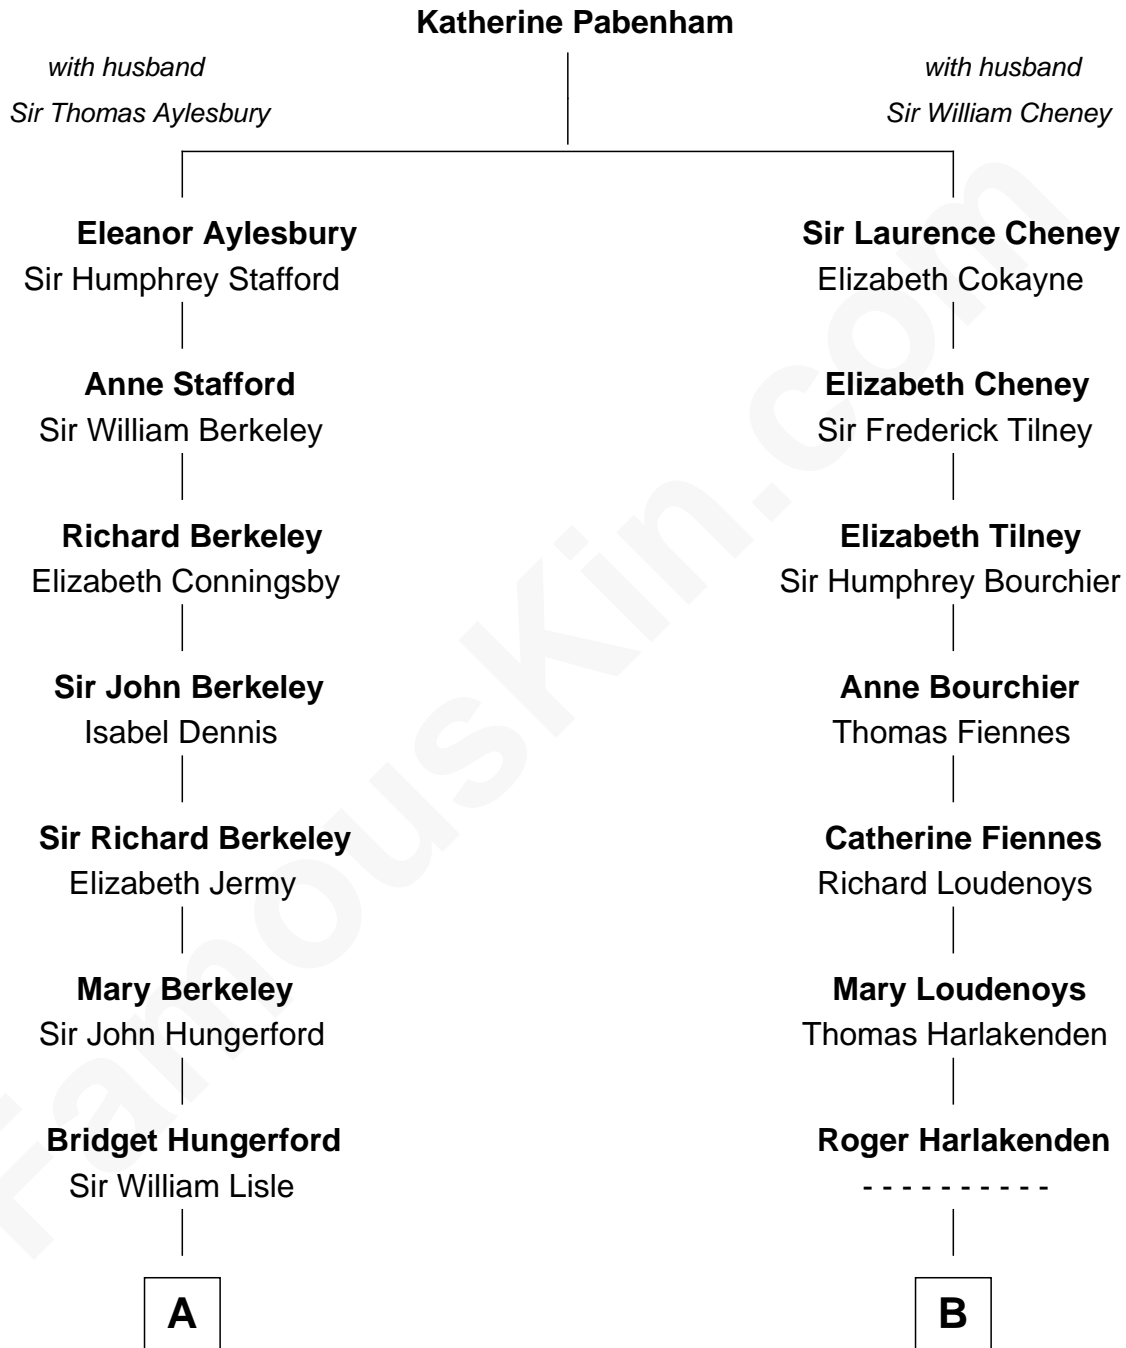

FamousKin.com
Relationship Chart of
George H. W. Bush
41st U.S. President

18th cousin 1 time removed of

Anne Baxter
Movie Actress

C

Prescott Sheldon Bush

Dorothy Wear Walker

George H. W. Bush

41st U.S. President

D

Frank Lloyd Wright

Catherine L. Tobin

Catherine Dorothy Wright

Kenneth Stuart Baxter

Anne Baxter

Movie Actress

FamousKin.com