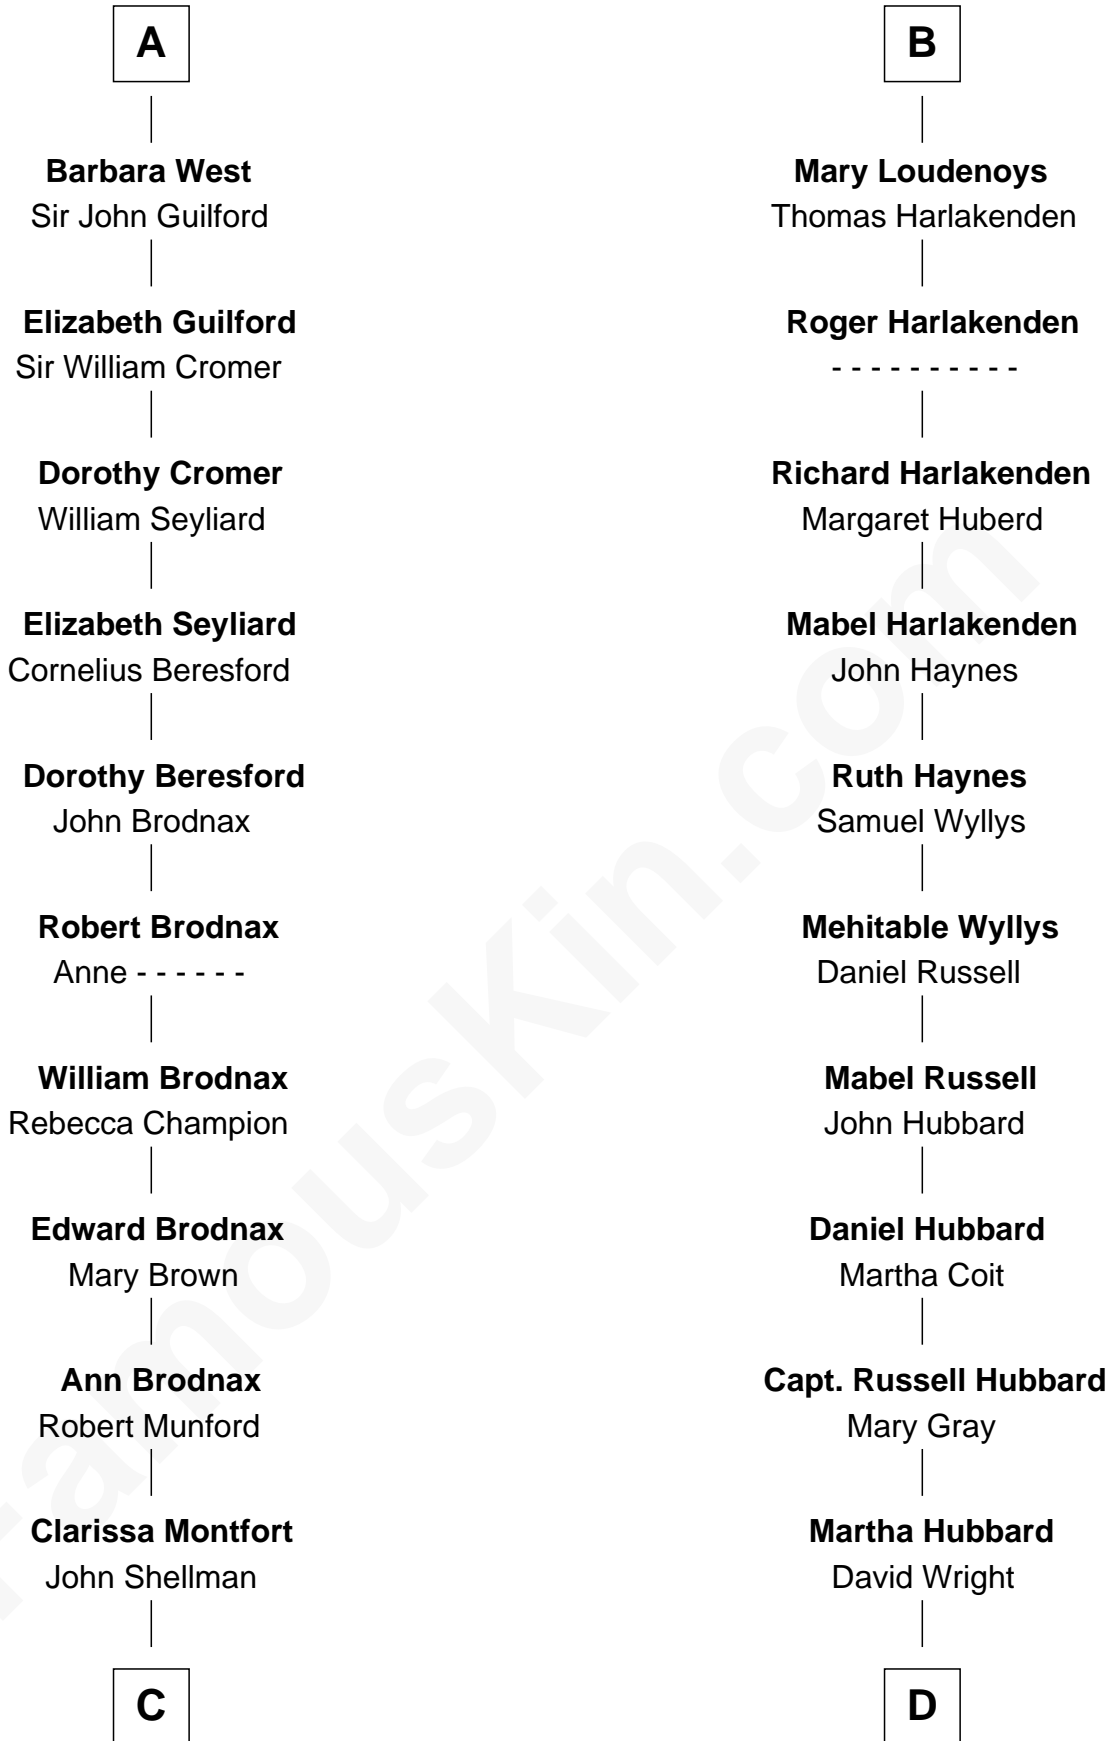

# FamousKin.com Relationship Chart of

**George H. W. Bush**

*41st U.S. President*

21st cousin of

**Anne Baxter**

*Movie Actress*

**C**

**Susan Montfort Shellman**

Samuel Howard Fay

**Harriet Eleanor Fay**

Rev. James Smith Bush

**Samuel Prescott Bush**

Flora Sheldon

**Prescott Sheldon Bush**

Dorothy Wear Walker

**George H. W. Bush**

*41st U.S. President*

**D**

**Rev. David Wright**

Abigail Goddard

**William Carey Wright**

Anna Lloyd Jones

**Frank Lloyd Wright**

Catherine L. Tobin

**Catherine Dorothy Wright**

Kenneth Stuart Baxter

**Anne Baxter**

*Movie Actress*