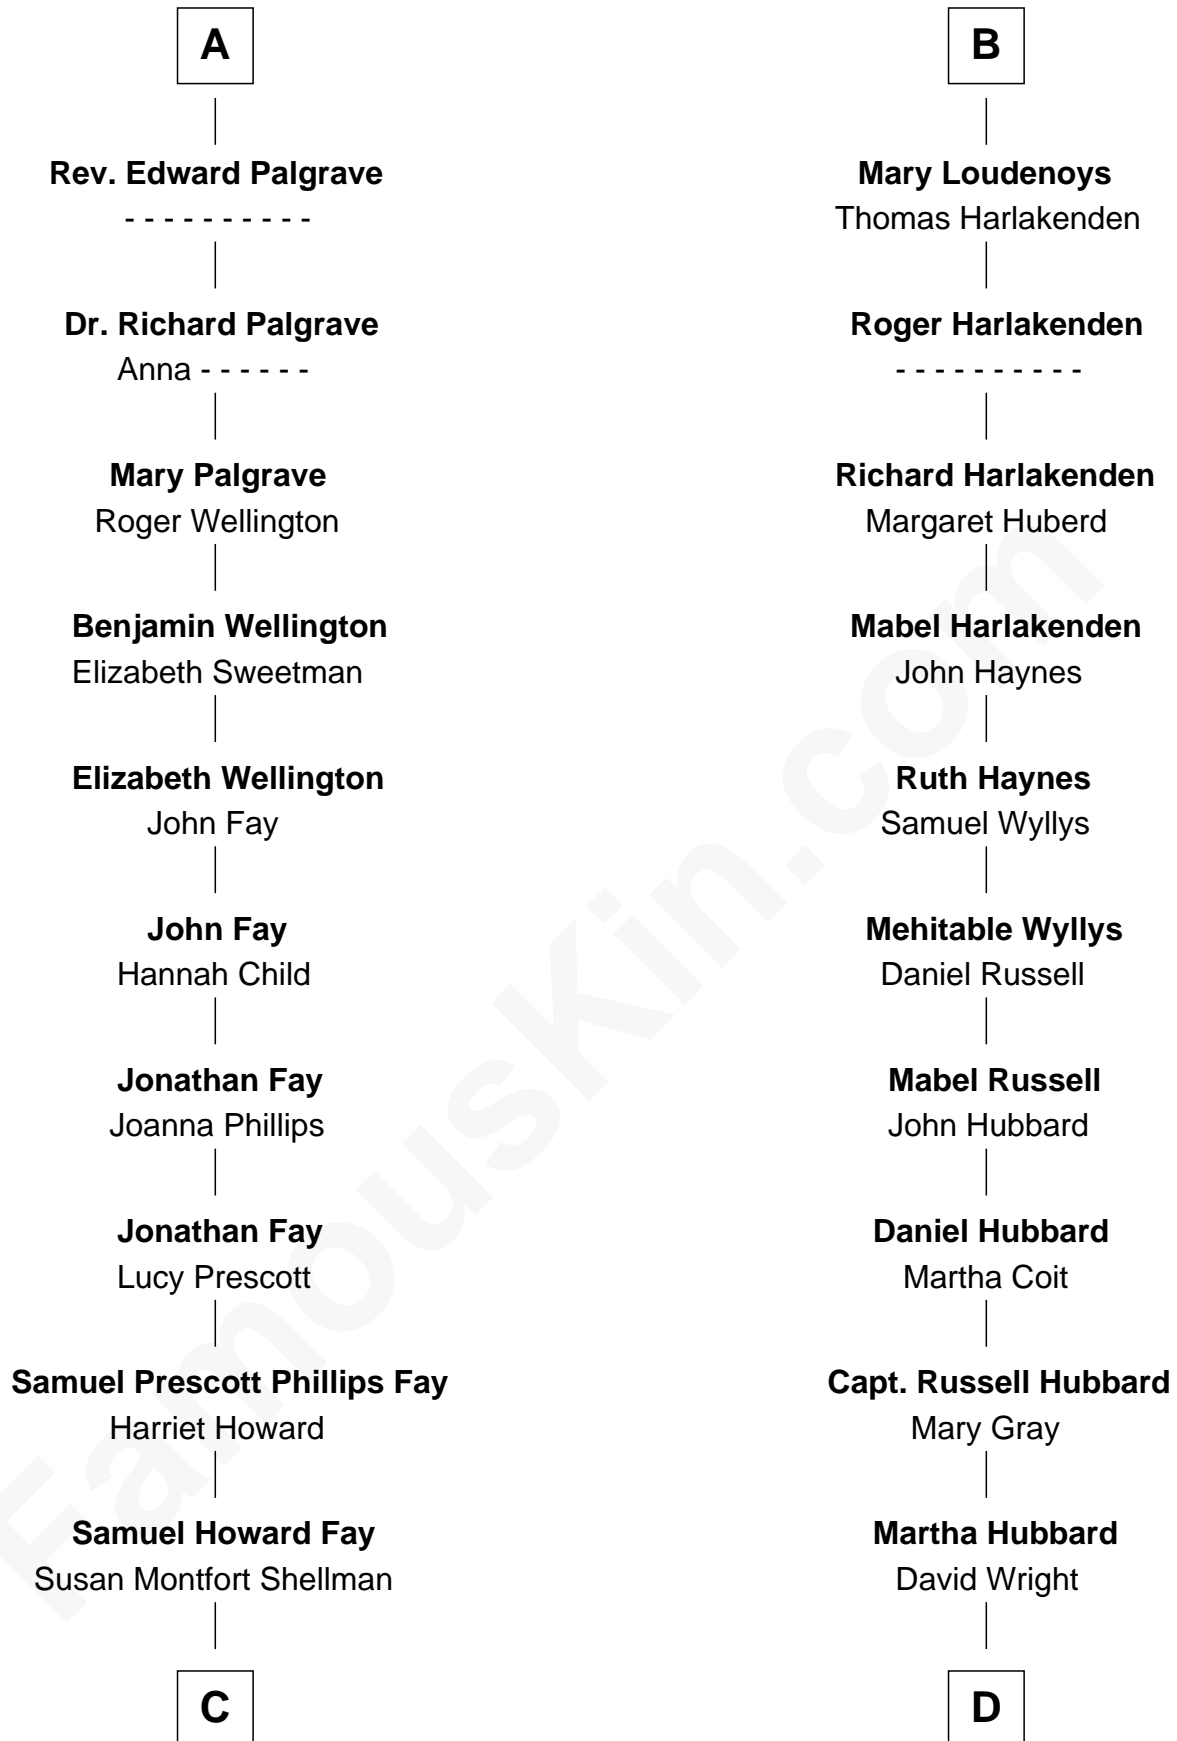

FamousKin.com
Relationship Chart of
George H. W. Bush
41st U.S. President

20th cousin 1 time removed of

Anne Baxter
Movie Actress

C

Harriet Eleanor Fay
Rev. James Smith Bush

Samuel Prescott Bush
Flora Sheldon

Prescott Sheldon Bush
Dorothy Wear Walker

George H. W. Bush
41st U.S. President

D

Rev. David Wright
Abigail Goddard

William Carey Wright
Anna Lloyd Jones

Frank Lloyd Wright
Catherine L. Tobin

Catherine Dorothy Wright
Kenneth Stuart Baxter