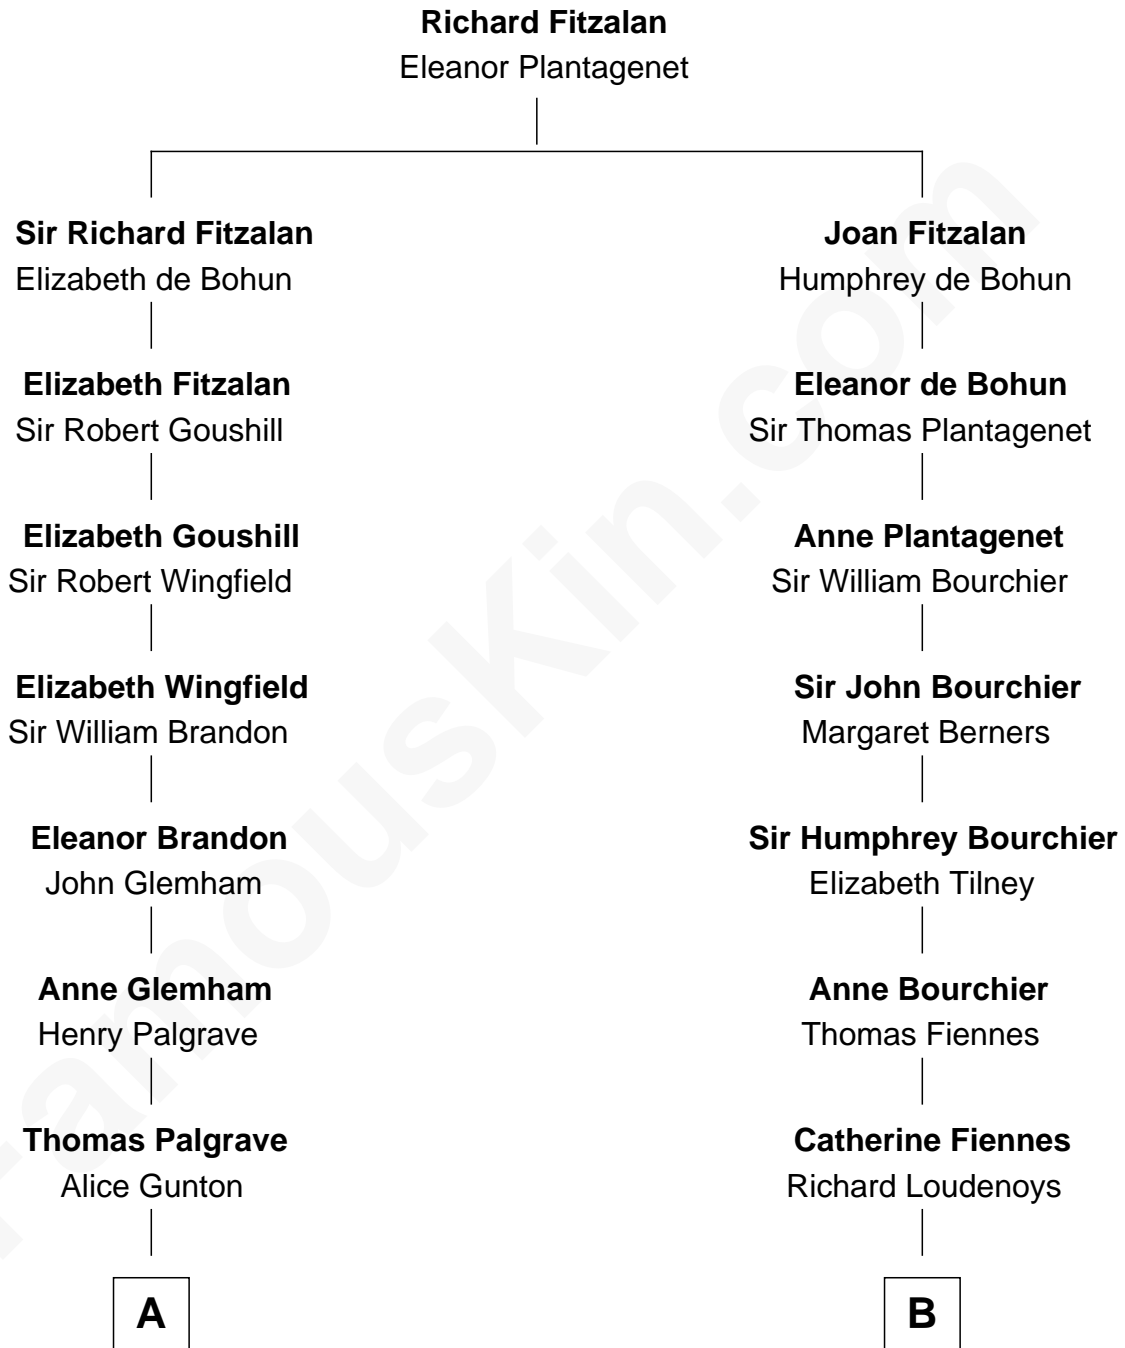

FamousKin.com
Relationship Chart of
George H. W. Bush
41st U.S. President

20th cousin 1 time removed of

Anne Baxter
Movie Actress

C

Harriet Eleanor Fay
Rev. James Smith Bush

Samuel Prescott Bush
Flora Sheldon

Prescott Sheldon Bush
Dorothy Wear Walker

George H. W. Bush
41st U.S. President

D

Rev. David Wright
Abigail Goddard

William Carey Wright
Anna Lloyd Jones

Frank Lloyd Wright
Catherine L. Tobin

Catherine Dorothy Wright
Kenneth Stuart Baxter