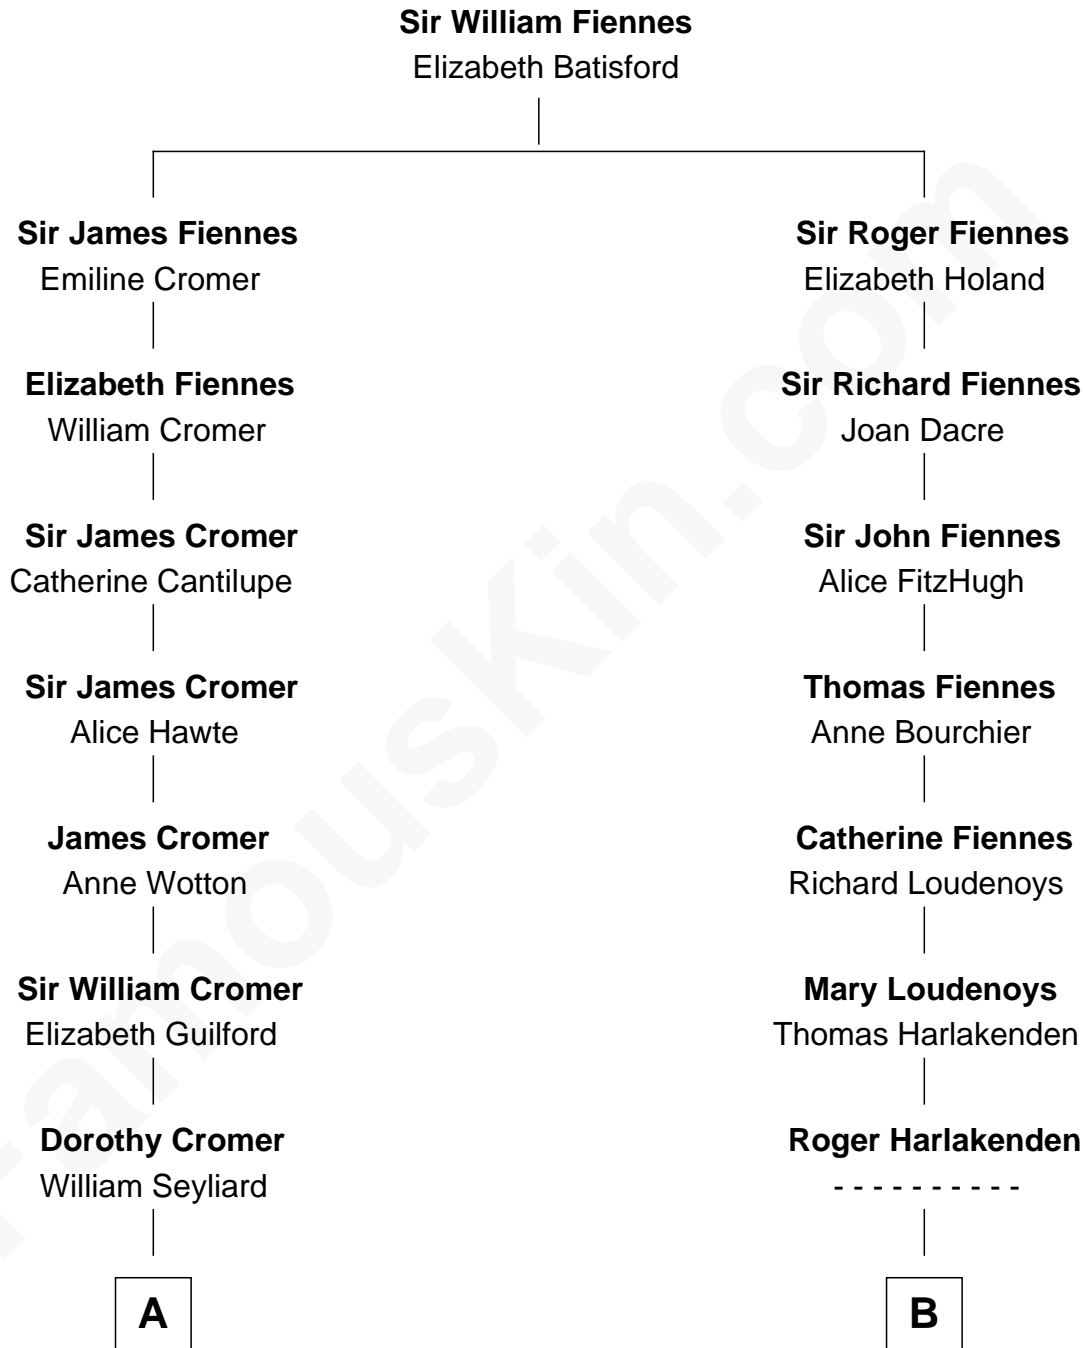

FamousKin.com
Relationship Chart of
George H. W. Bush
41st U.S. President

18th cousin 1 time removed of
Anne Baxter
Movie Actress

C

Prescott Sheldon Bush

Dorothy Wear Walker

George H. W. Bush

41st U.S. President

D

Frank Lloyd Wright

Catherine L. Tobin

Catherine Dorothy Wright

Kenneth Stuart Baxter

Anne Baxter

Movie Actress

FamousKin.com