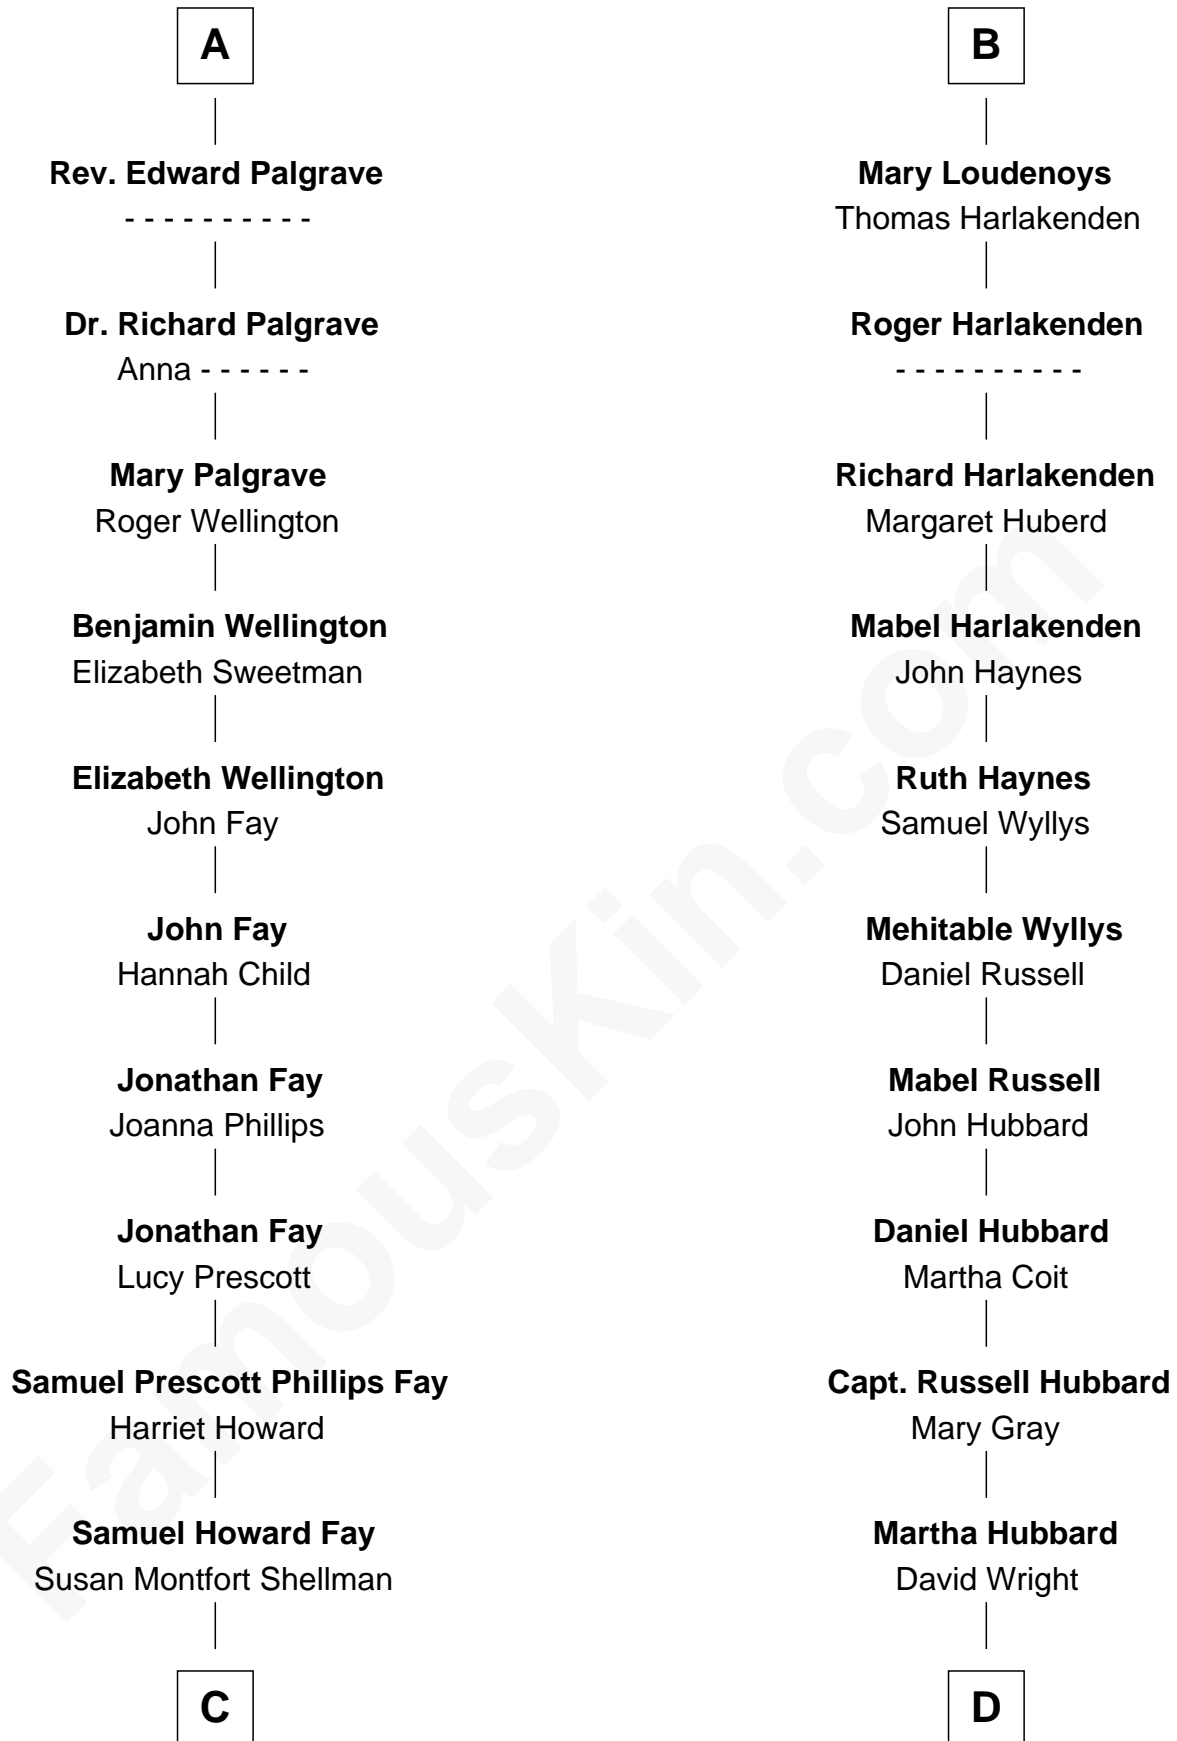

FamousKin.com
Relationship Chart of
George H. W. Bush
41st U.S. President

20th cousin 1 time removed of
Anne Baxter
Movie Actress

C

Harriet Eleanor Fay
Rev. James Smith Bush

Samuel Prescott Bush
Flora Sheldon

Prescott Sheldon Bush
Dorothy Wear Walker

George H. W. Bush
41st U.S. President

D

Rev. David Wright
Abigail Goddard

William Carey Wright
Anna Lloyd Jones

Frank Lloyd Wright
Catherine L. Tobin

Catherine Dorothy Wright
Kenneth Stuart Baxter