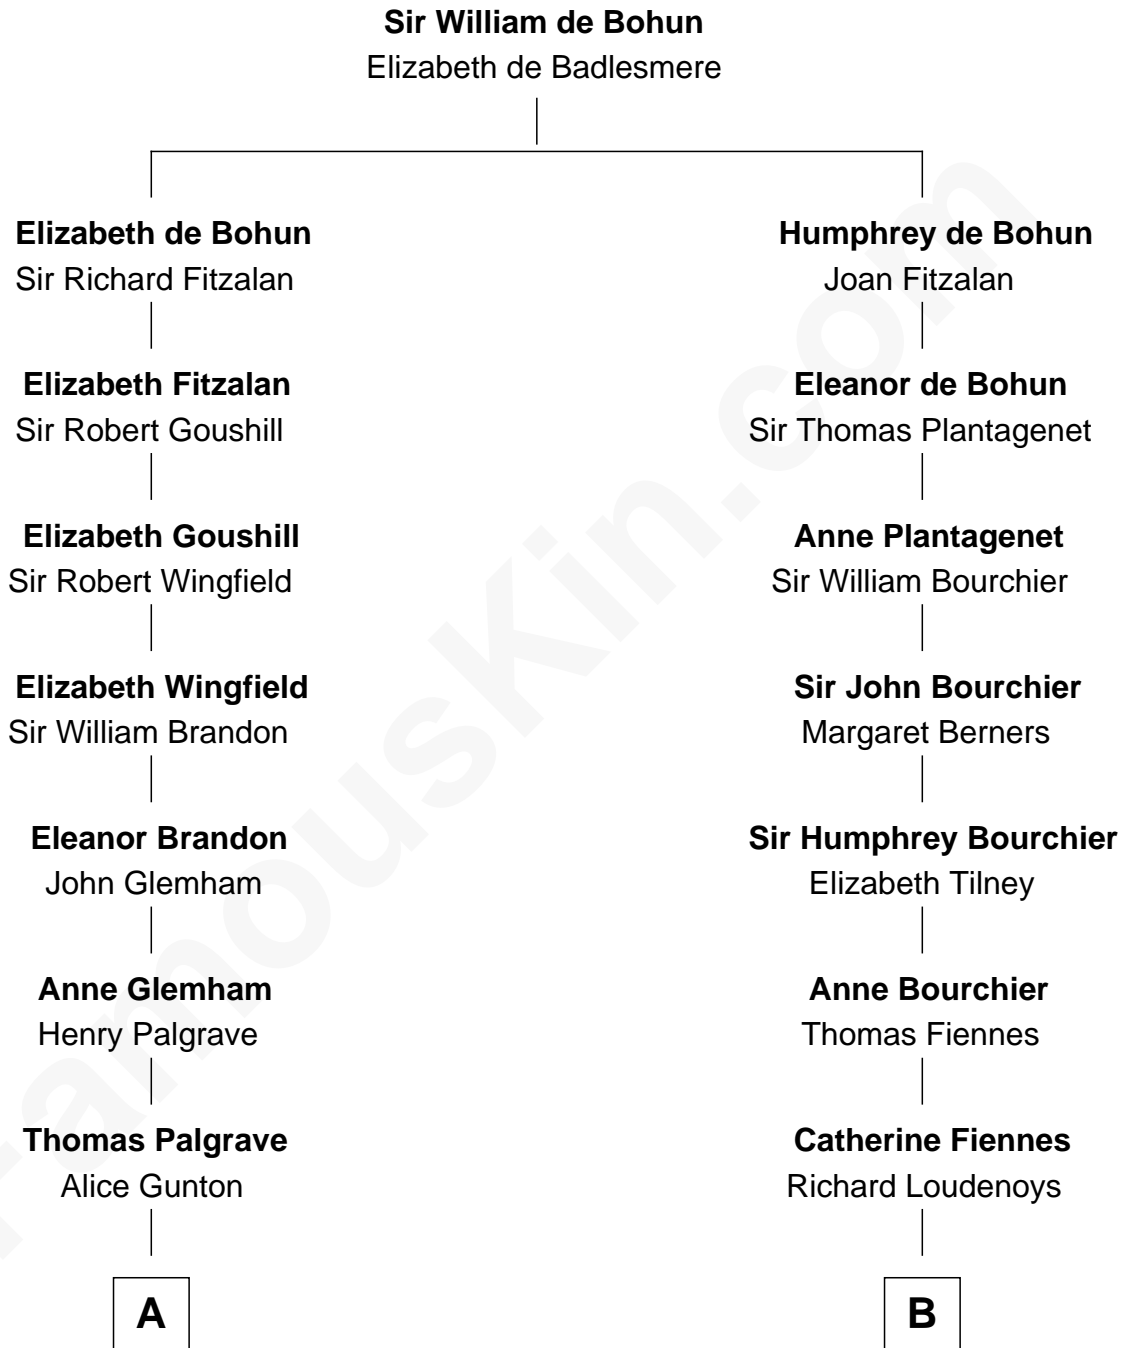

FamousKin.com
Relationship Chart of
George H. W. Bush
41st U.S. President

20th cousin 1 time removed of
Anne Baxter
Movie Actress

C

Harriet Eleanor Fay
Rev. James Smith Bush

Samuel Prescott Bush
Flora Sheldon

Prescott Sheldon Bush
Dorothy Wear Walker

George H. W. Bush
41st U.S. President

D

Rev. David Wright
Abigail Goddard

William Carey Wright
Anna Lloyd Jones

Frank Lloyd Wright
Catherine L. Tobin

Catherine Dorothy Wright
Kenneth Stuart Baxter