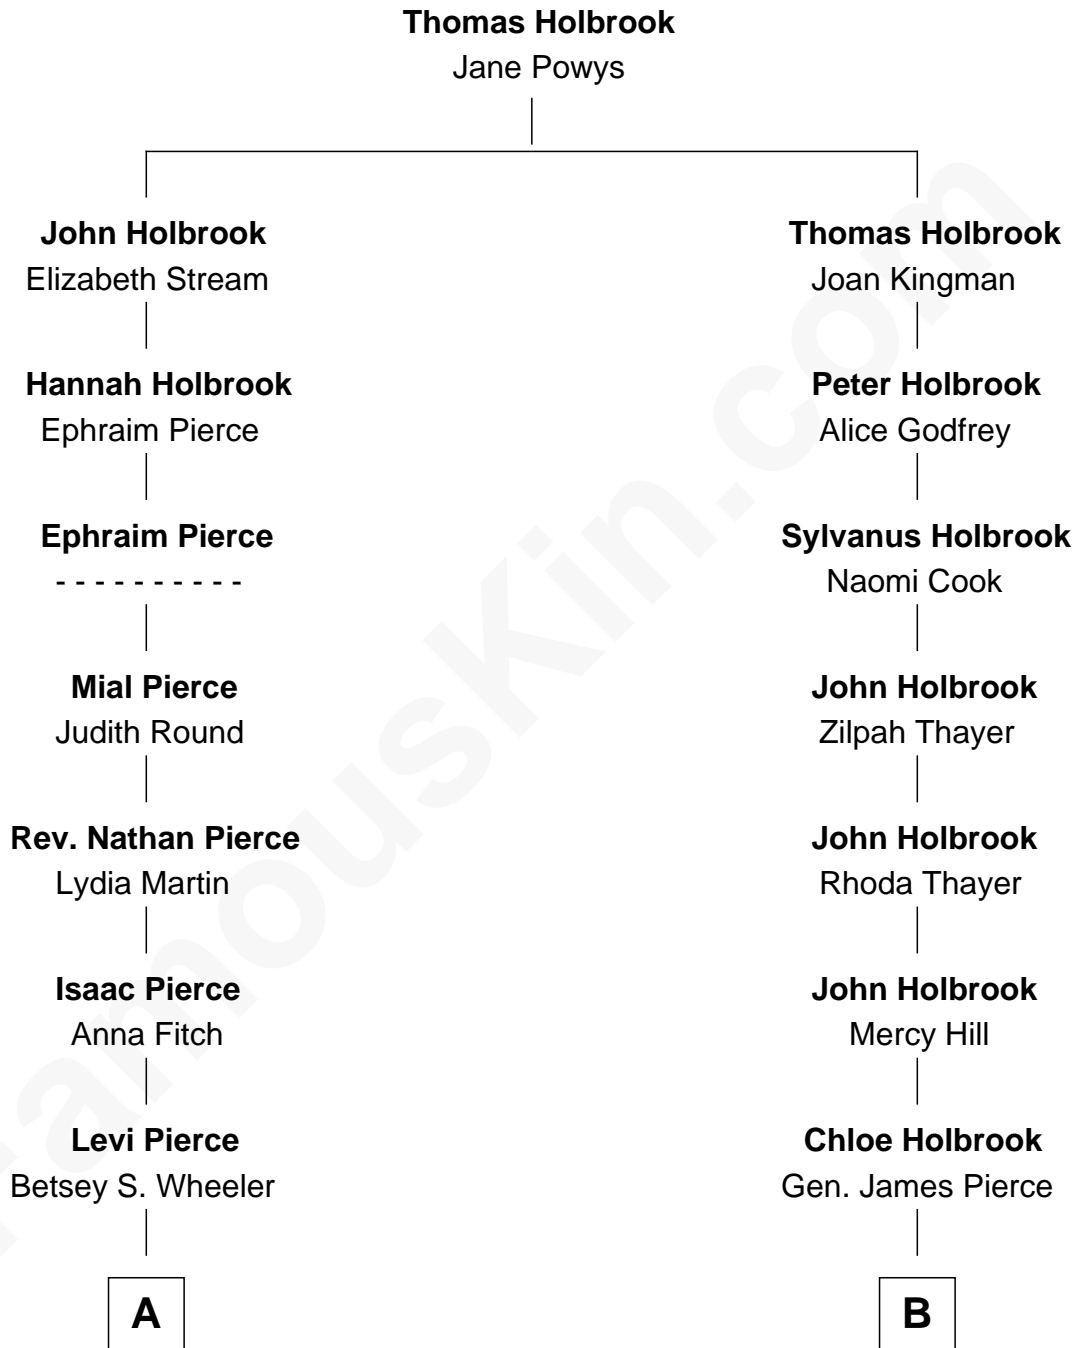

FamousKin.com
Relationship Chart of
George H. W. Bush
41st U.S. President

10th cousin 1 time removed of
Barbara (Pierce) Bush
First Lady of President George H.W. Bush

A

Elizabeth Slade Pierce
Cortland Philip Livingston Butler

Mary Elizabeth Butler
Robert Emmet Sheldon

Flora Sheldon
Samuel Prescott Bush

Prescott Sheldon Bush
Dorothy Wear Walker

George H. W. Bush
41st U.S. President

B

Jonas James Pierce
Kate Pritzel

Scott Pierce
Mabel Marvin

Marvin Pierce
Pauline Robinson

Barbara (Pierce) Bush
First Lady of George H.W. Bush