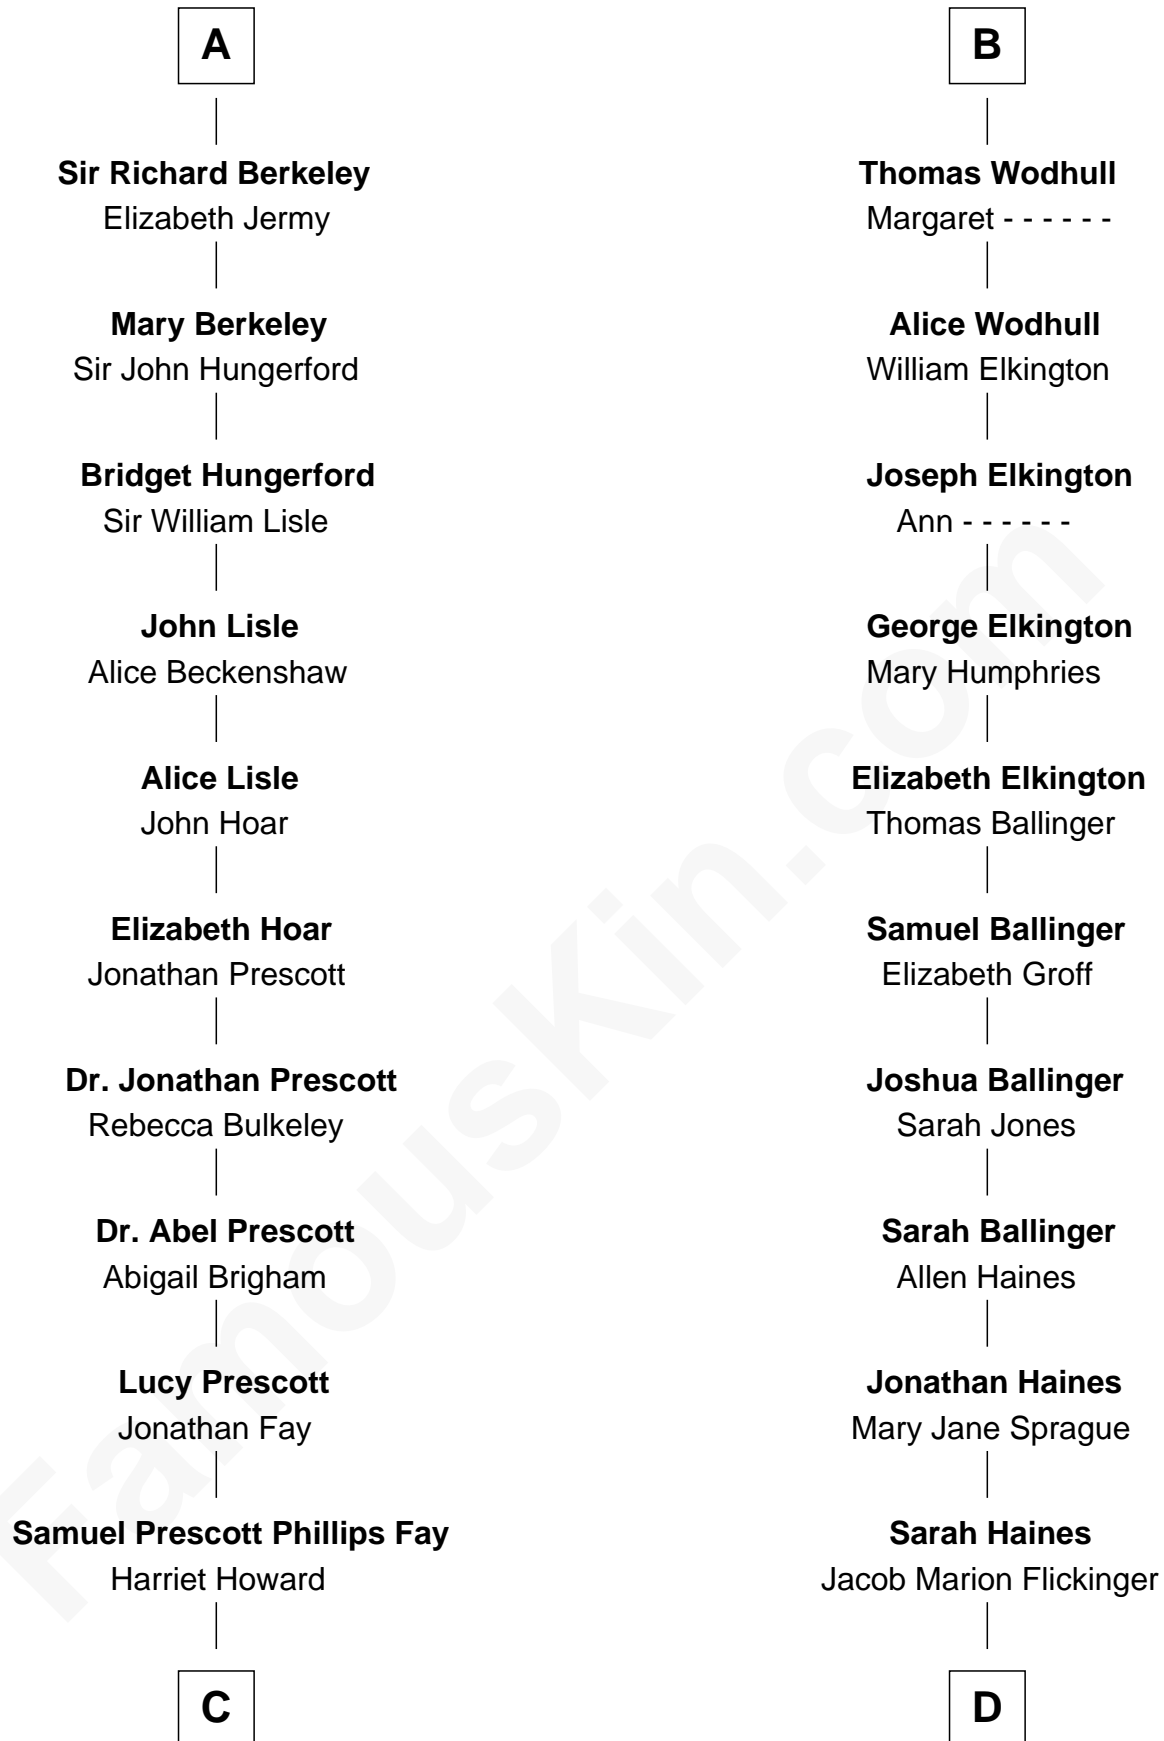

FamousKin.com
Relationship Chart of
George H. W. Bush
41st U.S. President

19th cousin 2 times removed of
Barbara (Pierce) Bush
First Lady of President George H.W. Bush

C

Samuel Howard Fay
Susan Montfort Shellman

Harriet Eleanor Fay
Rev. James Smith Bush

Samuel Prescott Bush
Flora Sheldon

Prescott Sheldon Bush
Dorothy Wear Walker

George H. W. Bush
41st U.S. President

D

Lulu Dell Flickinger
James Edgar Robinson

Pauline Robinson
Marvin Pierce

Barbara (Pierce) Bush
First Lady of George H.W. Bush