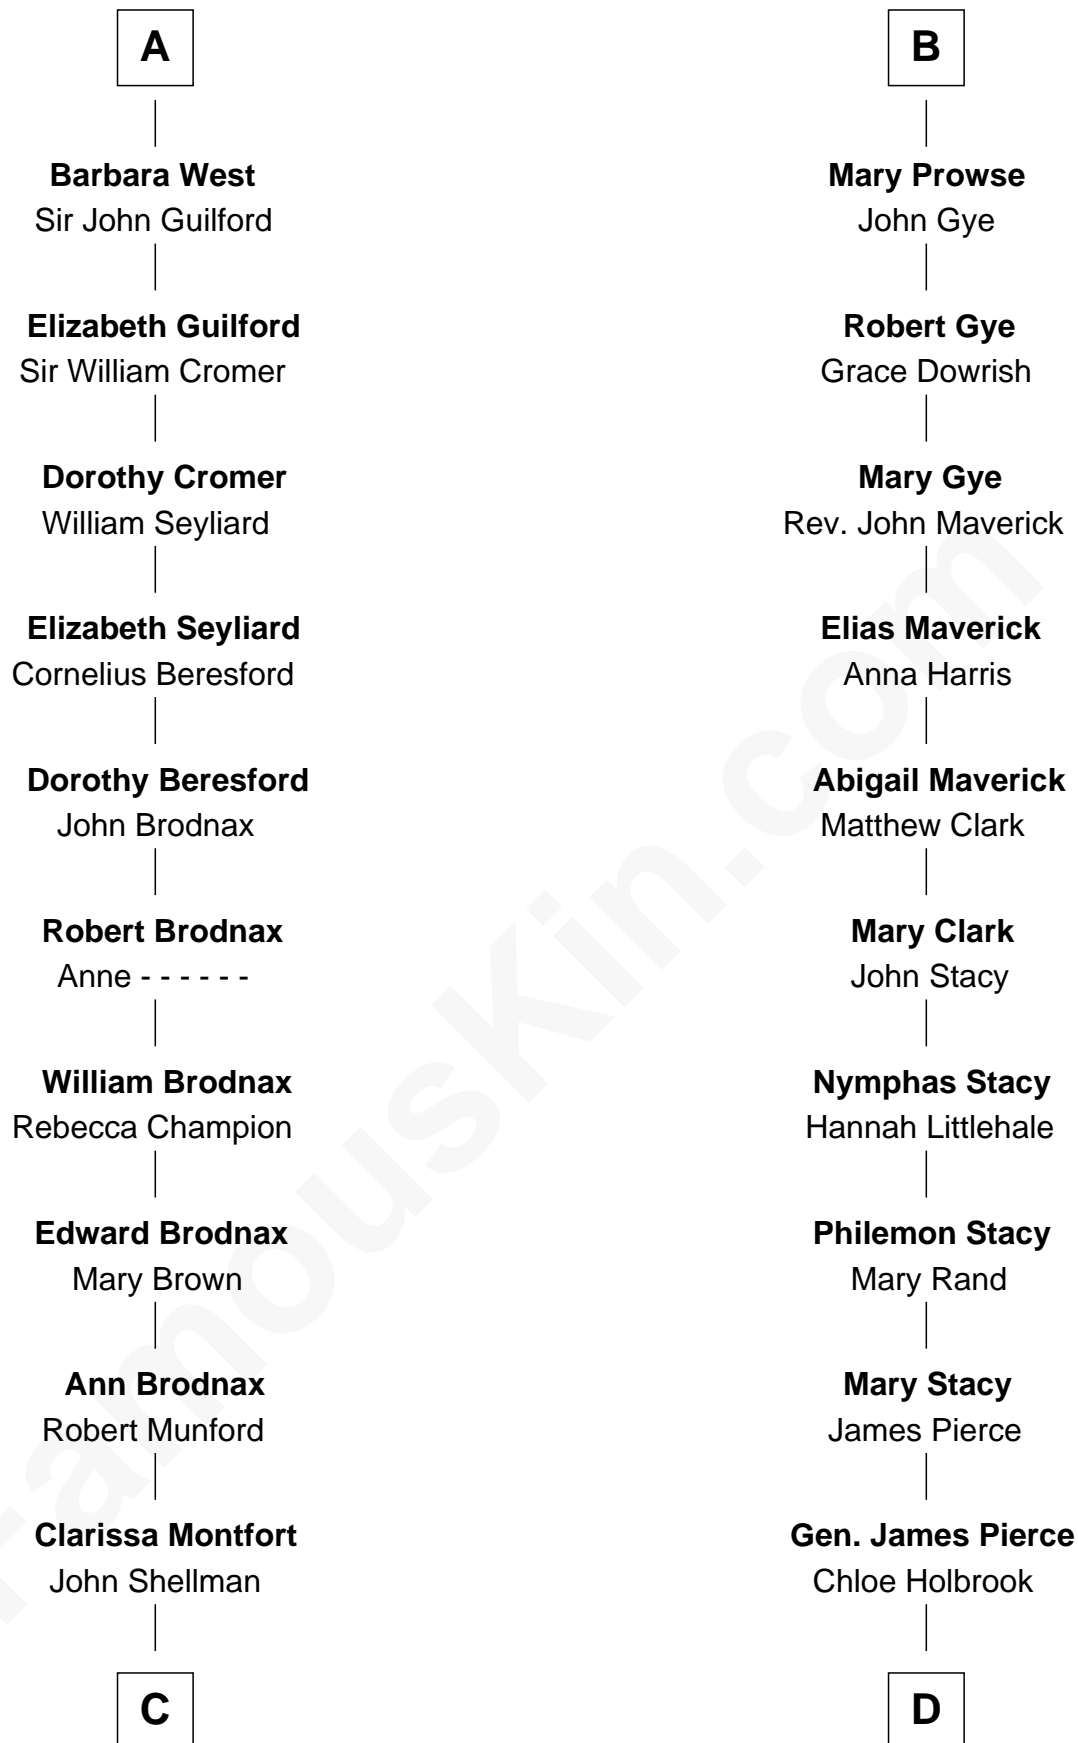

FamousKin.com
Relationship Chart of
George H. W. Bush
41st U.S. President

20th cousin 1 time removed of
Barbara (Pierce) Bush
First Lady of President George H.W. Bush

C

Susan Montfort Shellman

Samuel Howard Fay

Harriet Eleanor Fay

Rev. James Smith Bush

Samuel Prescott Bush

Flora Sheldon

Prescott Sheldon Bush

Dorothy Wear Walker

George H. W. Bush

41st U.S. President