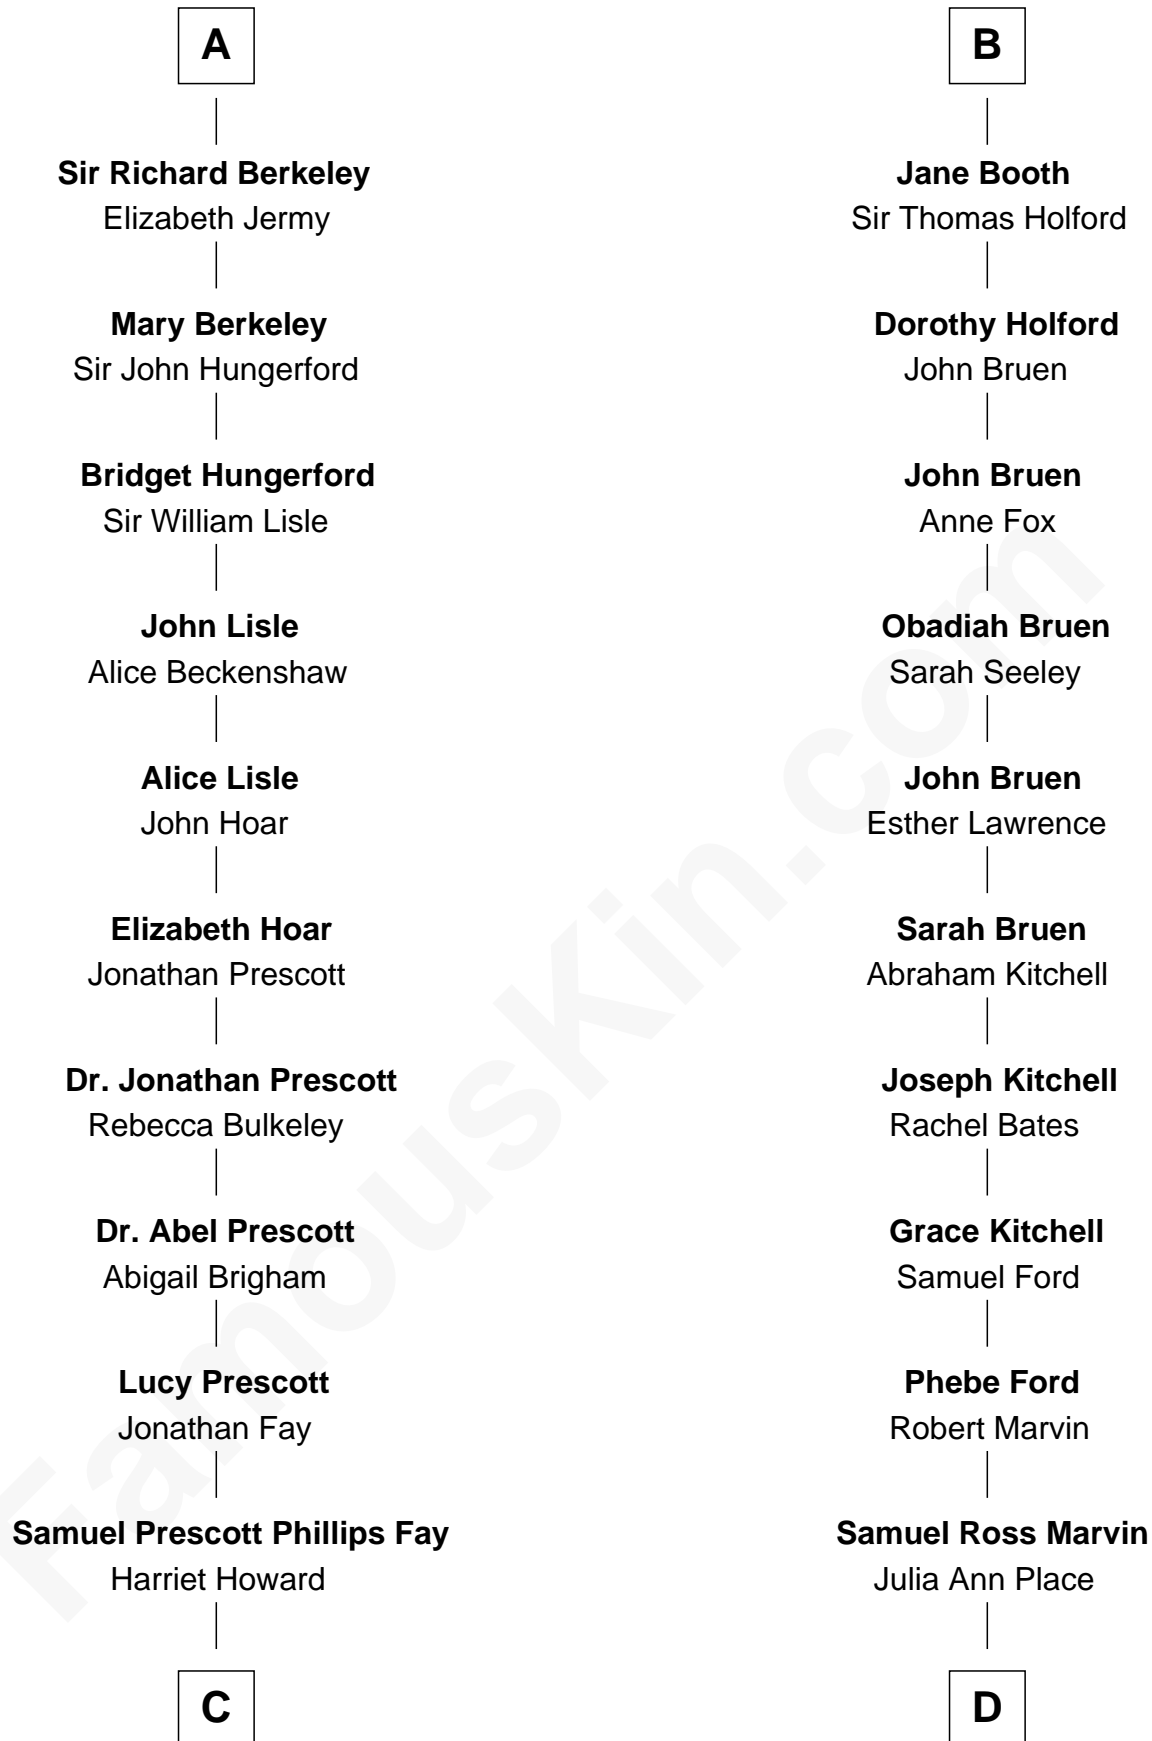

**FamousKin.com**  
**Relationship Chart of**  
**George H. W. Bush**  
*41st U.S. President*

**20th cousin 1 time removed of**  
**Barbara (Pierce) Bush**  
*First Lady of President George H.W. Bush*

**C**

**Samuel Howard Fay**  
Susan Montfort Shellman

**Harriet Eleanor Fay**  
Rev. James Smith Bush

**Samuel Prescott Bush**  
Flora Sheldon

**Prescott Sheldon Bush**  
Dorothy Wear Walker

**George H. W. Bush**  
*41st U.S. President*

**D**

**Jerome Place Marvin**  
Martha Ann Stokes

**Mabel Marvin**  
Scott Pierce

**Marvin Pierce**  
Pauline Robinson

**Barbara (Pierce) Bush**  
*First Lady of George H.W. Bush*