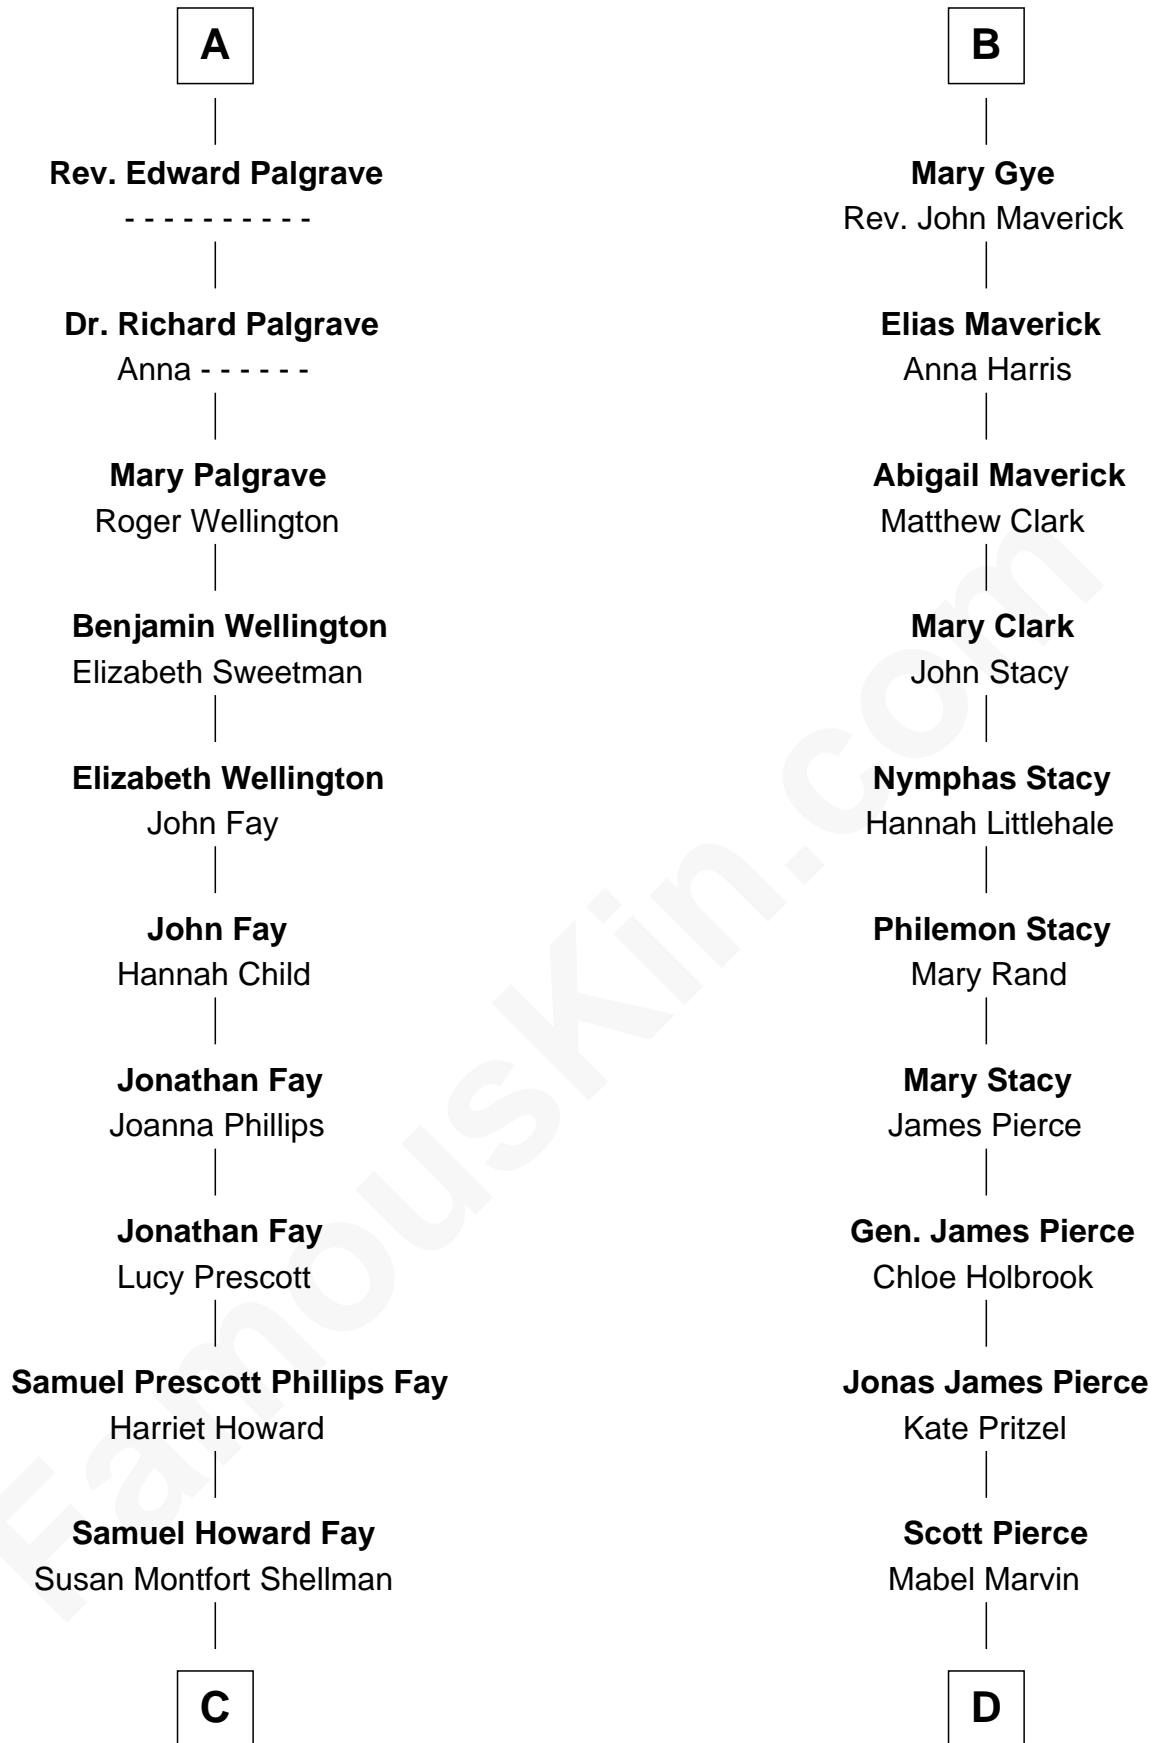

**FamousKin.com**  
**Relationship Chart of**  
**George H. W. Bush**  
*41st U.S. President*

**18th cousin 2 times removed of**  
**Barbara (Pierce) Bush**  
*First Lady of President George H.W. Bush*

**C**

**Harriet Eleanor Fay**  
Rev. James Smith Bush

**Samuel Prescott Bush**  
Flora Sheldon

**Prescott Sheldon Bush**  
Dorothy Wear Walker

**George H. W. Bush**  
*41st U.S. President*

**D**

**Marvin Pierce**  
Pauline Robinson

**Barbara (Pierce) Bush**  
*First Lady of George H.W. Bush*

FamousKin.com