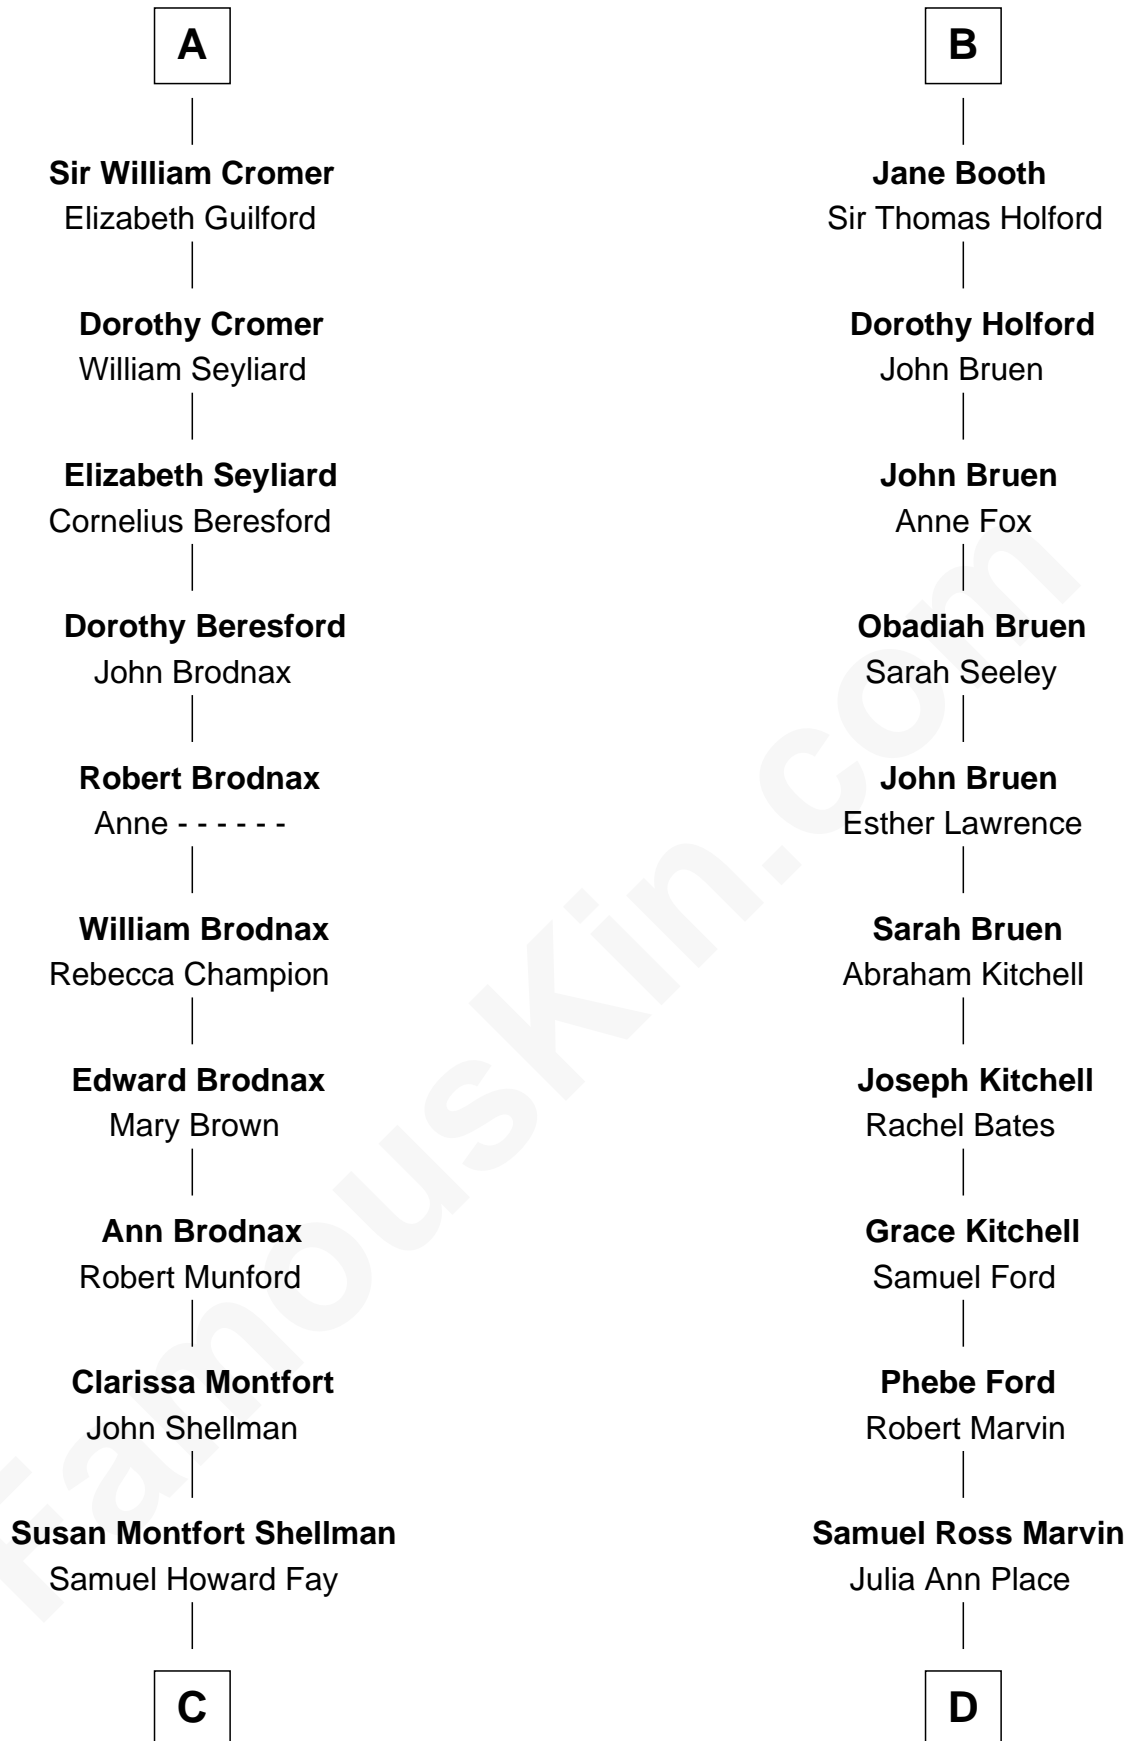

# FamousKin.com Relationship Chart of

**George H. W. Bush**

*41st U.S. President*

20th cousin of

**Barbara (Pierce) Bush**

*First Lady of President George H.W. Bush*

**Sir Geoffrey de Say**

Maud de Beauchamp

**C**

**Harriet Eleanor Fay**  
Rev. James Smith Bush

**Samuel Prescott Bush**  
Flora Sheldon

**Prescott Sheldon Bush**  
Dorothy Wear Walker

**George H. W. Bush**  
*41st U.S. President*

**D**

**Jerome Place Marvin**  
Martha Ann Stokes