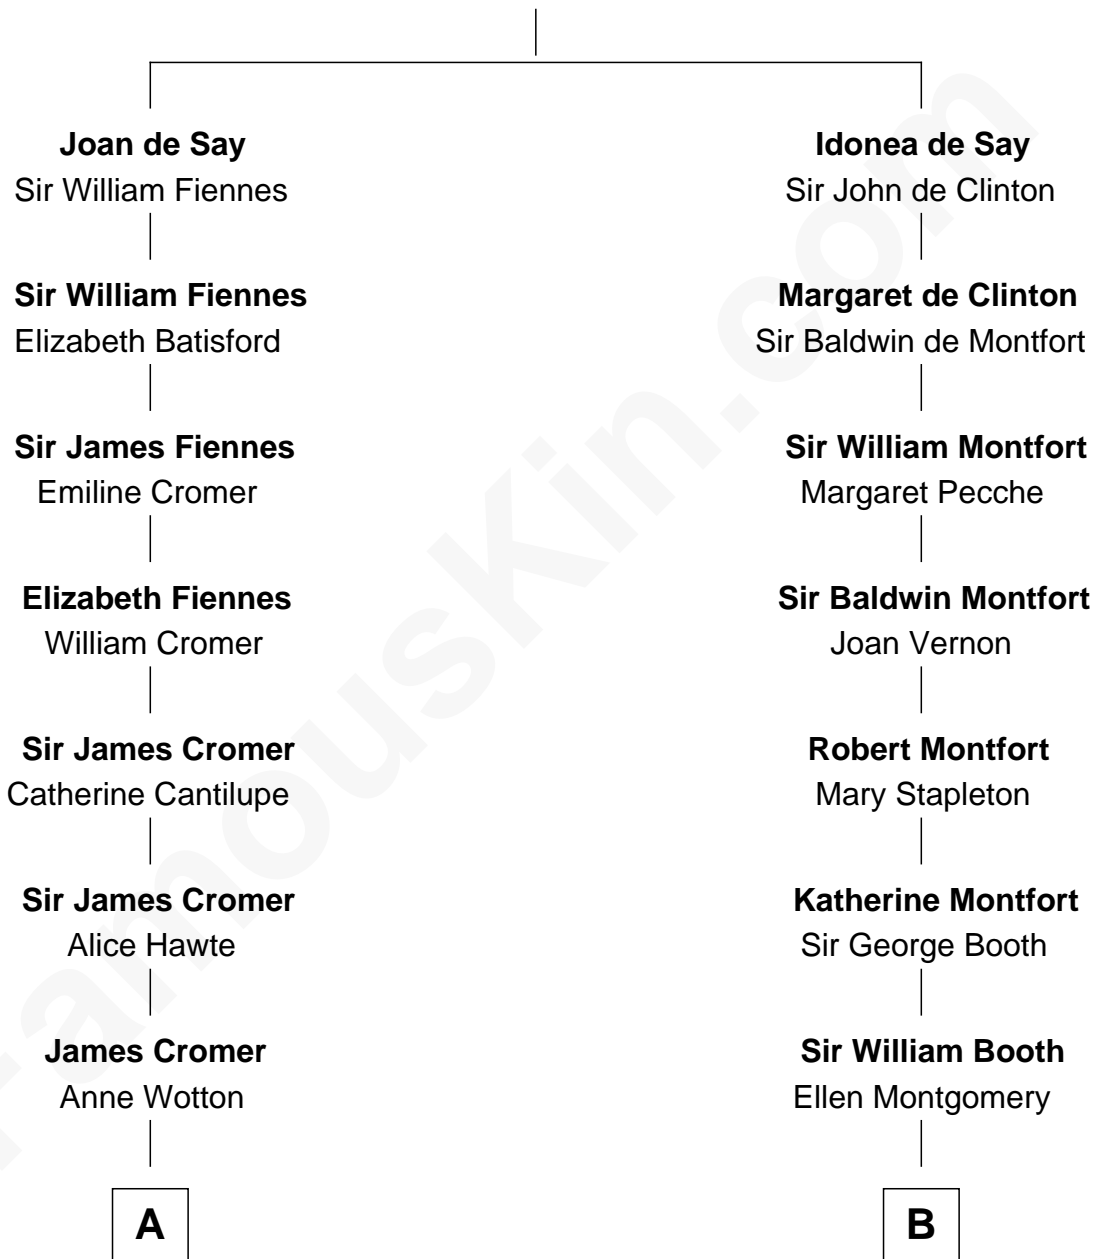

# FamousKin.com Relationship Chart of

**George H. W. Bush**

*41st U.S. President*

20th cousin of

**Barbara (Pierce) Bush**

*First Lady of President George H.W. Bush*

**Sir Geoffrey de Say**

Maud de Beauchamp

**C**

**Harriet Eleanor Fay**  
Rev. James Smith Bush

**Samuel Prescott Bush**  
Flora Sheldon

**Prescott Sheldon Bush**  
Dorothy Wear Walker

**George H. W. Bush**  
*41st U.S. President*

**D**

**Jerome Place Marvin**  
Martha Ann Stokes

**Mabel Marvin**  
Scott Pierce

**Marvin Pierce**  
Pauline Robinson

**Barbara (Pierce) Bush**  
*First Lady of George H.W. Bush*