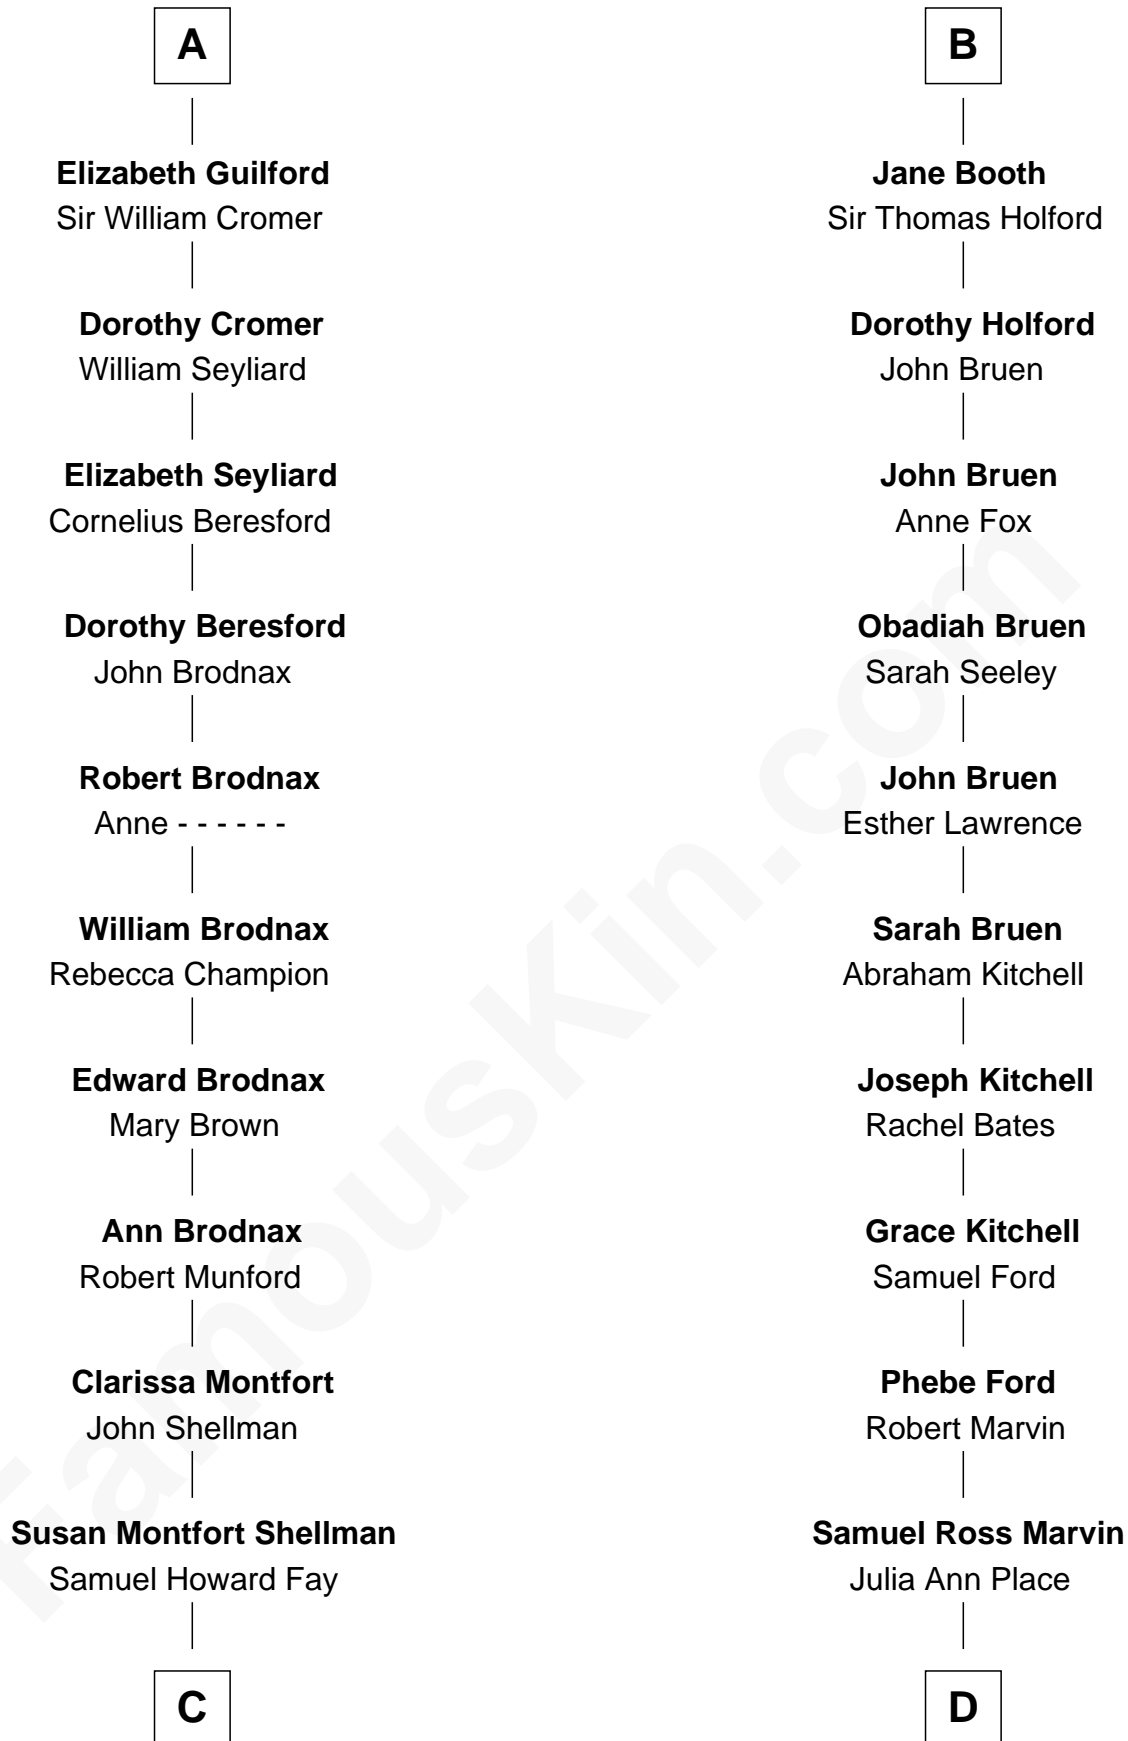

FamousKin.com Relationship Chart of

George H. W. Bush

41st U.S. President

20th cousin of

Barbara (Pierce) Bush

First Lady of President George H.W. Bush

Sir Robert de Holland

Maude la Zouche

C

Harriet Eleanor Fay
Rev. James Smith Bush

Samuel Prescott Bush
Flora Sheldon

Prescott Sheldon Bush
Dorothy Wear Walker

George H. W. Bush
41st U.S. President

D

Jerome Place Marvin
Martha Ann Stokes

Mabel Marvin
Scott Pierce