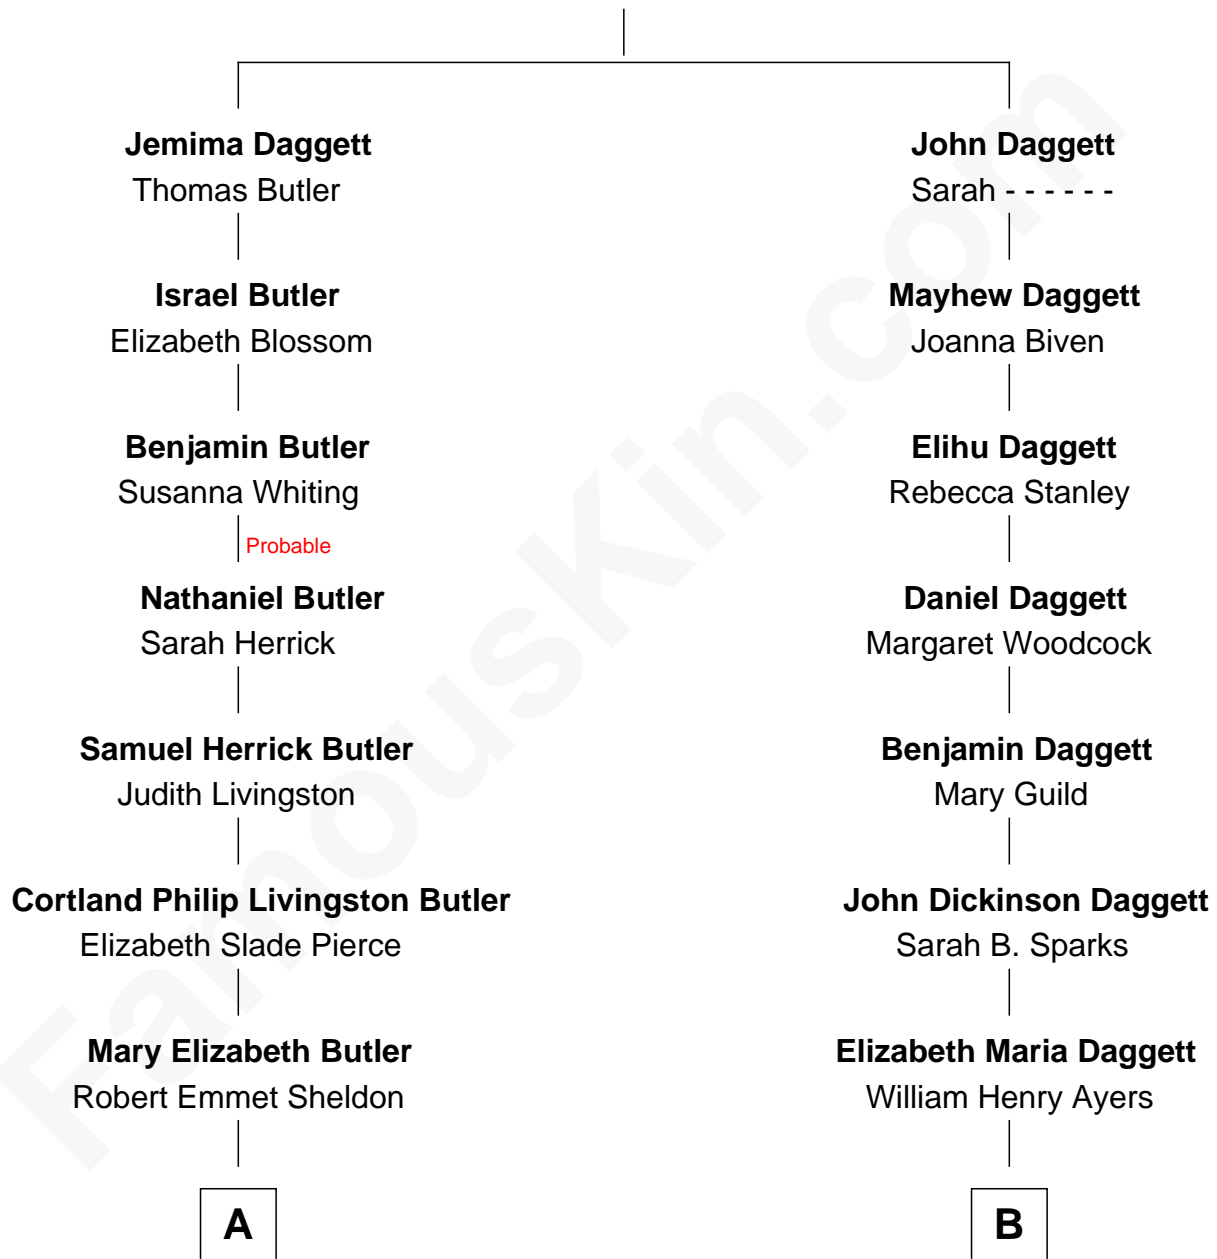

# FamousKin.com Relationship Chart of

**George H. W. Bush**

*41st U.S. President*

9th cousin of

**Gregory Peck**

*Movie Actor*

**Thomas Doggett**

Hannah Mayhew

**A**

**Flora Sheldon**  
Samuel Prescott Bush

**Prescott Sheldon Bush**  
Dorothy Wear Walker

**George H. W. Bush**  
*41st U.S. President*

**B**

**John Daggett Ayers**  
Katherine Elizabeth Forse

**Bernice Mae Ayers**  
Gregory Pearl Peck

**Gregory Peck**  
*Movie Actor*

FamousKin.com