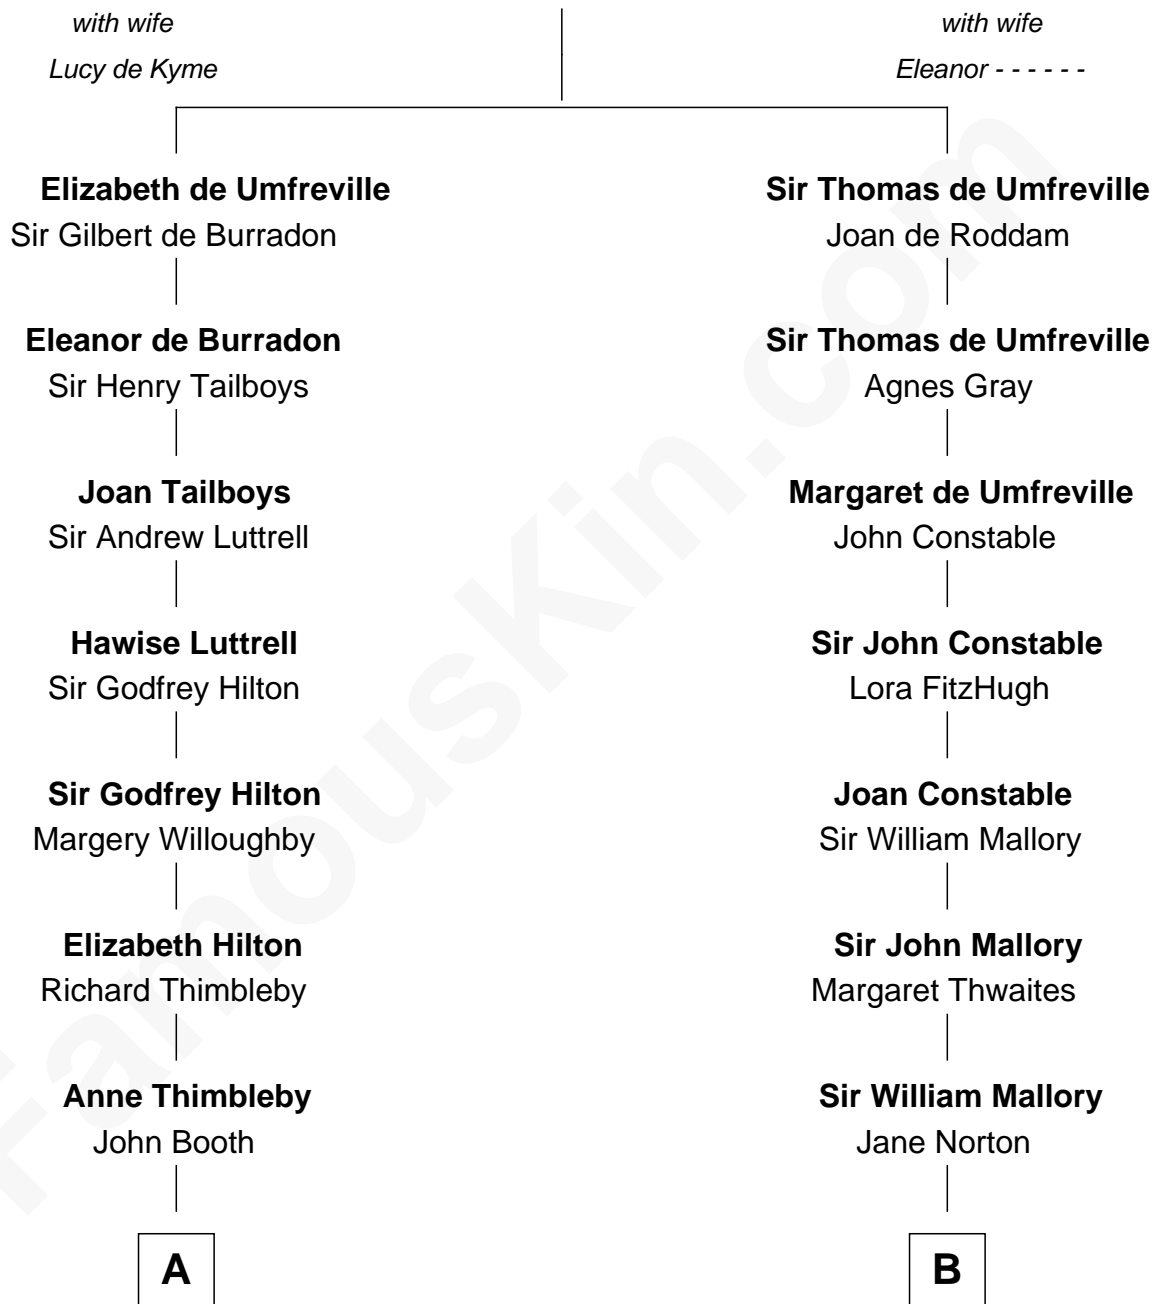

**FamousKin.com**  
**Relationship Chart of**  
**George H. W. Bush**  
*41st U.S. President*

19th cousin 2 times removed of

**Liza Minnelli**  
*Singer and Actress*

**Sir Robert de Umfreville**

**C**

**Samuel Howard Fay**  
Susan Montfort Shellman

**Harriet Eleanor Fay**  
Rev. James Smith Bush

**Samuel Prescott Bush**  
Flora Sheldon

**Prescott Sheldon Bush**  
Dorothy Wear Walker

**George H. W. Bush**  
*41st U.S. President*

**D**

**Francis Avent Gumm**  
Ethel Marian Milne