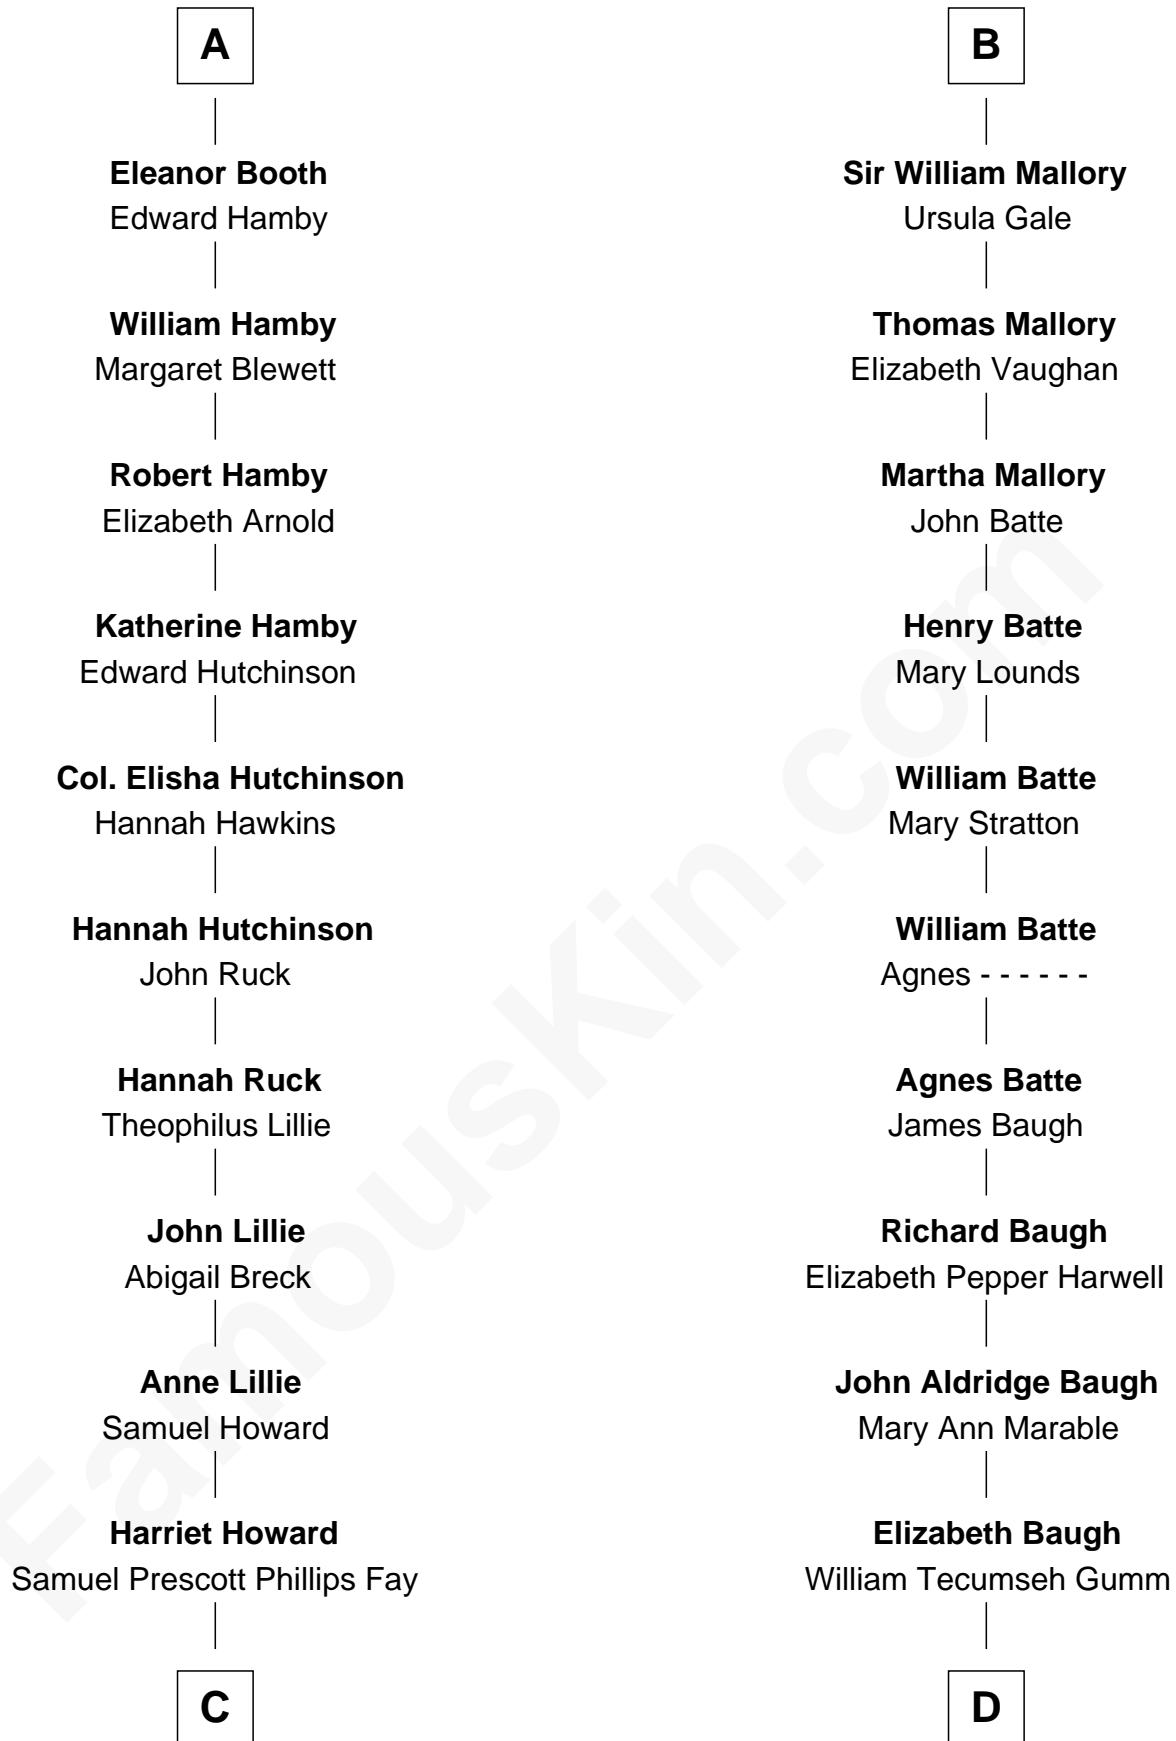

**FamousKin.com**  
**Relationship Chart of**  
**George H. W. Bush**  
*41st U.S. President*

19th cousin 2 times removed of

**Liza Minnelli**  
*Singer and Actress*

**Sir Robert de Umfreville**

**C**

**Samuel Howard Fay**  
Susan Montfort Shellman

**Harriet Eleanor Fay**  
Rev. James Smith Bush

**Samuel Prescott Bush**  
Flora Sheldon

**Prescott Sheldon Bush**  
Dorothy Wear Walker

**George H. W. Bush**  
*41st U.S. President*

**D**

**Francis Avent Gumm**  
Ethel Marian Milne