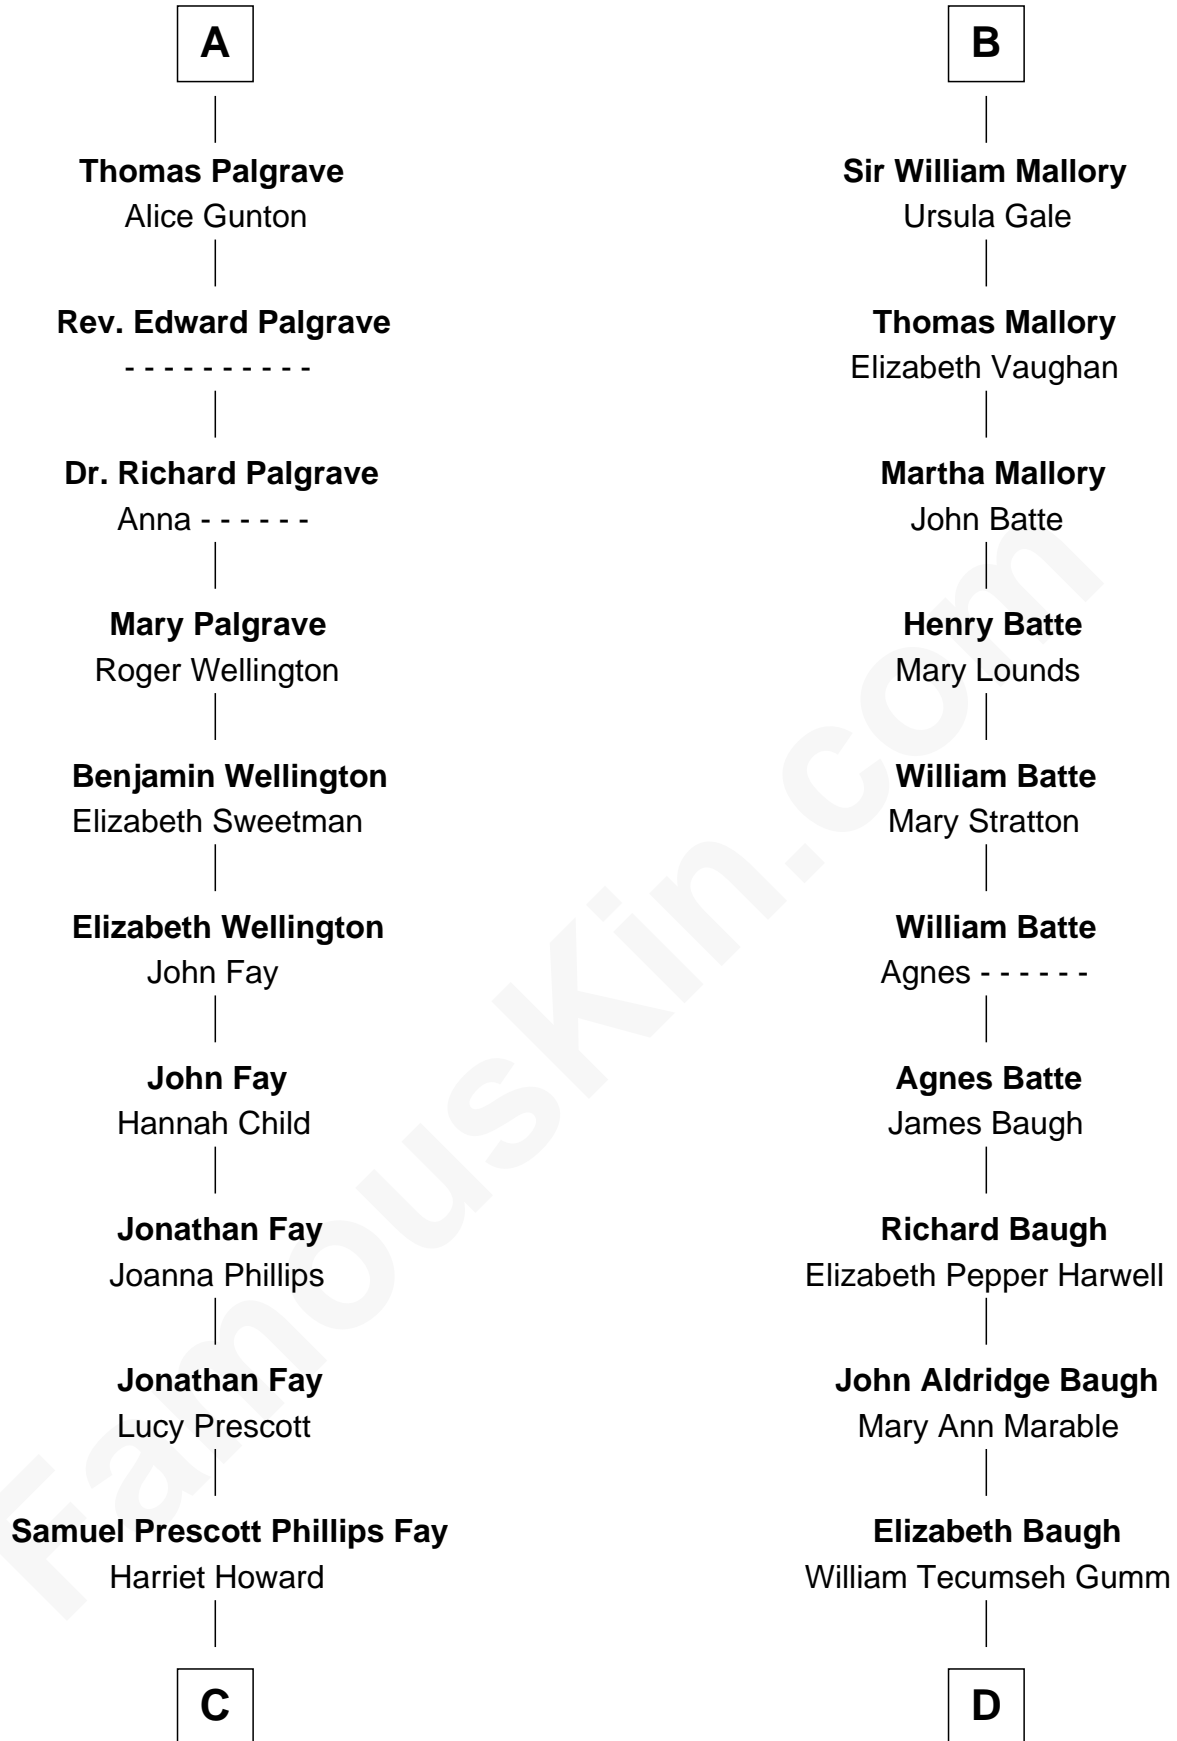

FamousKin.com
Relationship Chart of
George H. W. Bush
41st U.S. President

19th cousin 2 times removed of

Liza Minnelli
Singer and Actress

Edmund Fitzalan
 Alice de Warenne

Richard Fitzalan
 Eleanor Plantagenet

Aline Fitzalan
 Sir Roger le Strange

Sir Richard Fitzalan
 Elizabeth de Bohun

Lucy le Strange
 Sir William Willoughby

Elizabeth Fitzalan
 Sir Robert Goushill

Margery Willoughby
 Sir William FitzHugh

Elizabeth Goushill
 Sir Robert Wingfield

Lora FitzHugh
 Sir John Constable

Elizabeth Wingfield
 Sir William Brandon

Joan Constable
 Sir William Mallory

Eleanor Brandon
 John Glemham

Sir John Mallory
 Margaret Thwaites

Anne Glemham
 Henry Palgrave

Sir William Mallory
 Jane Norton

A

B

C

Samuel Howard Fay
Susan Montfort Shellman

Harriet Eleanor Fay
Rev. James Smith Bush

Samuel Prescott Bush
Flora Sheldon

Prescott Sheldon Bush
Dorothy Wear Walker