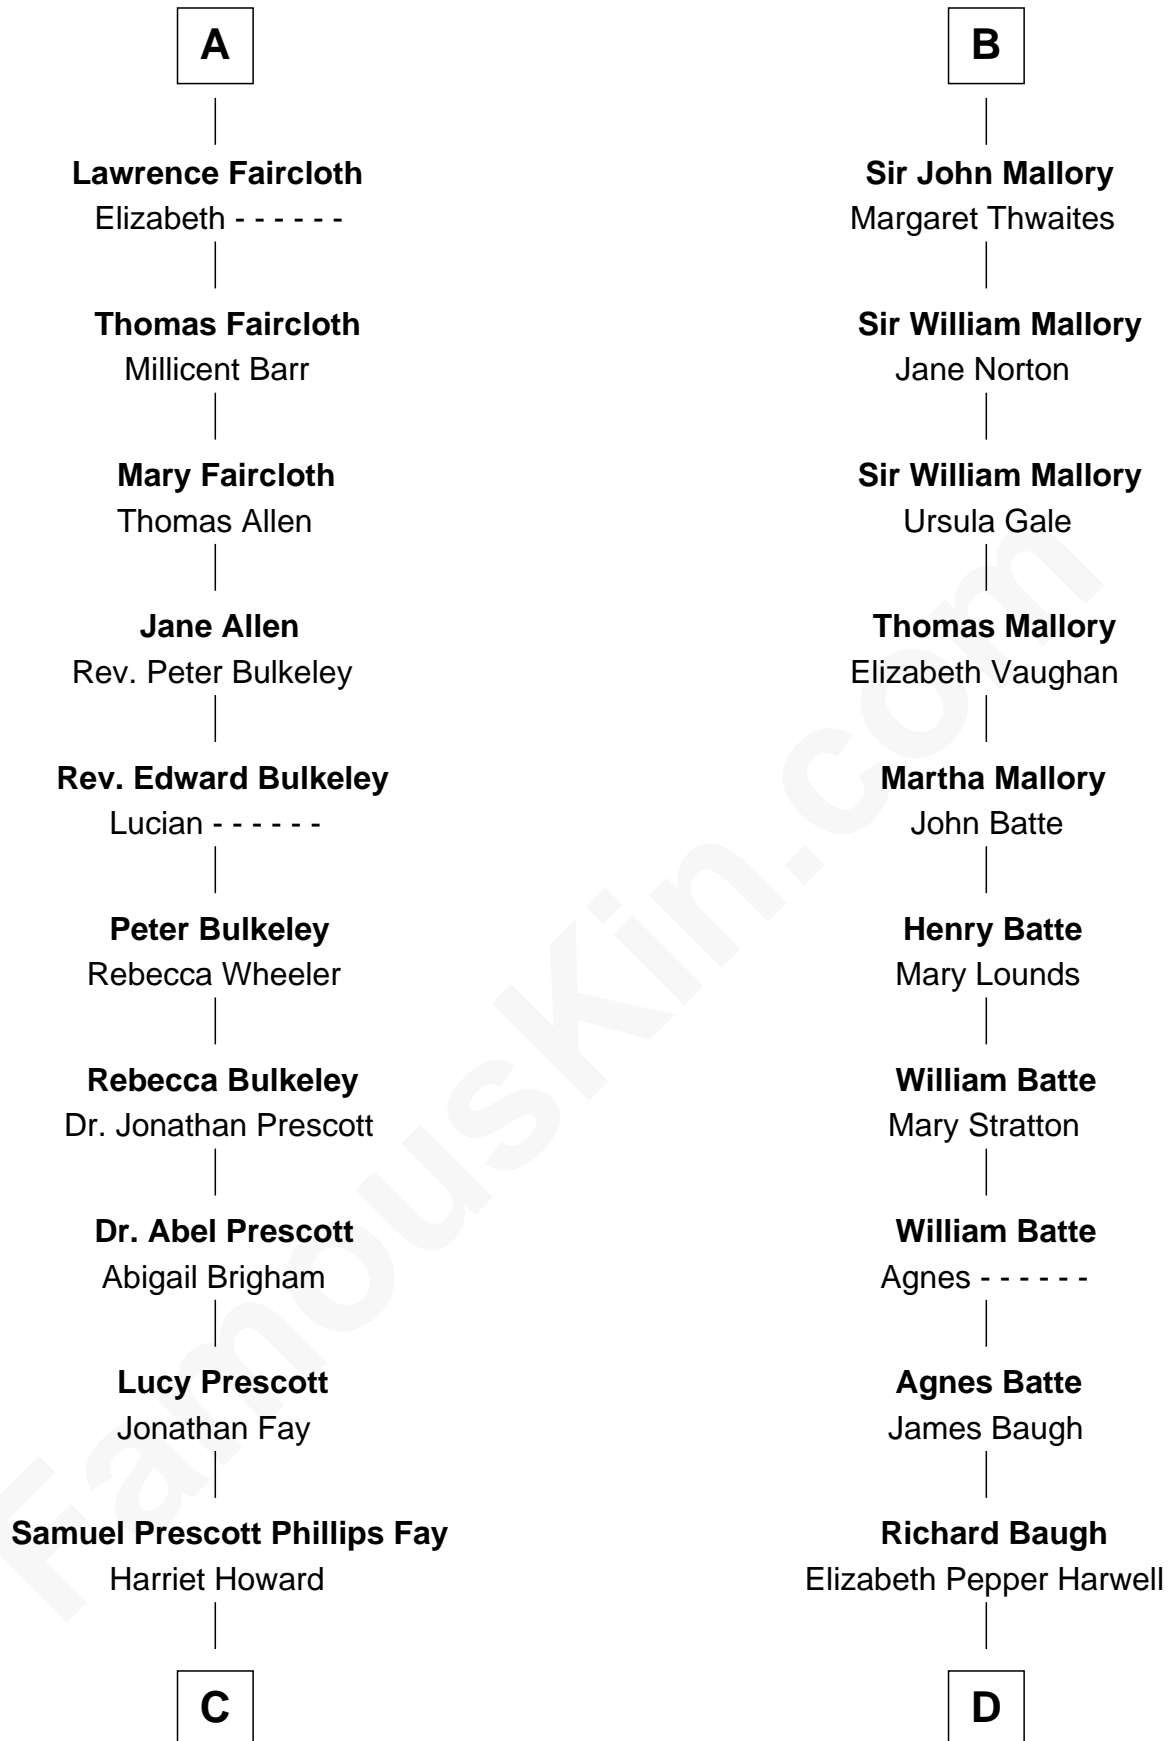

FamousKin.com Relationship Chart of

George H. W. Bush

41st U.S. President

21st cousin of

Liza Minnelli

Singer and Actress

Sir William de Ros

Eustache Fitz Ralph

C

Samuel Howard Fay
Susan Montfort Shellman

Harriet Eleanor Fay
Rev. James Smith Bush

Samuel Prescott Bush
Flora Sheldon

Prescott Sheldon Bush
Dorothy Wear Walker

George H. W. Bush
41st U.S. President

D

John Aldridge Baugh
Mary Ann Marable