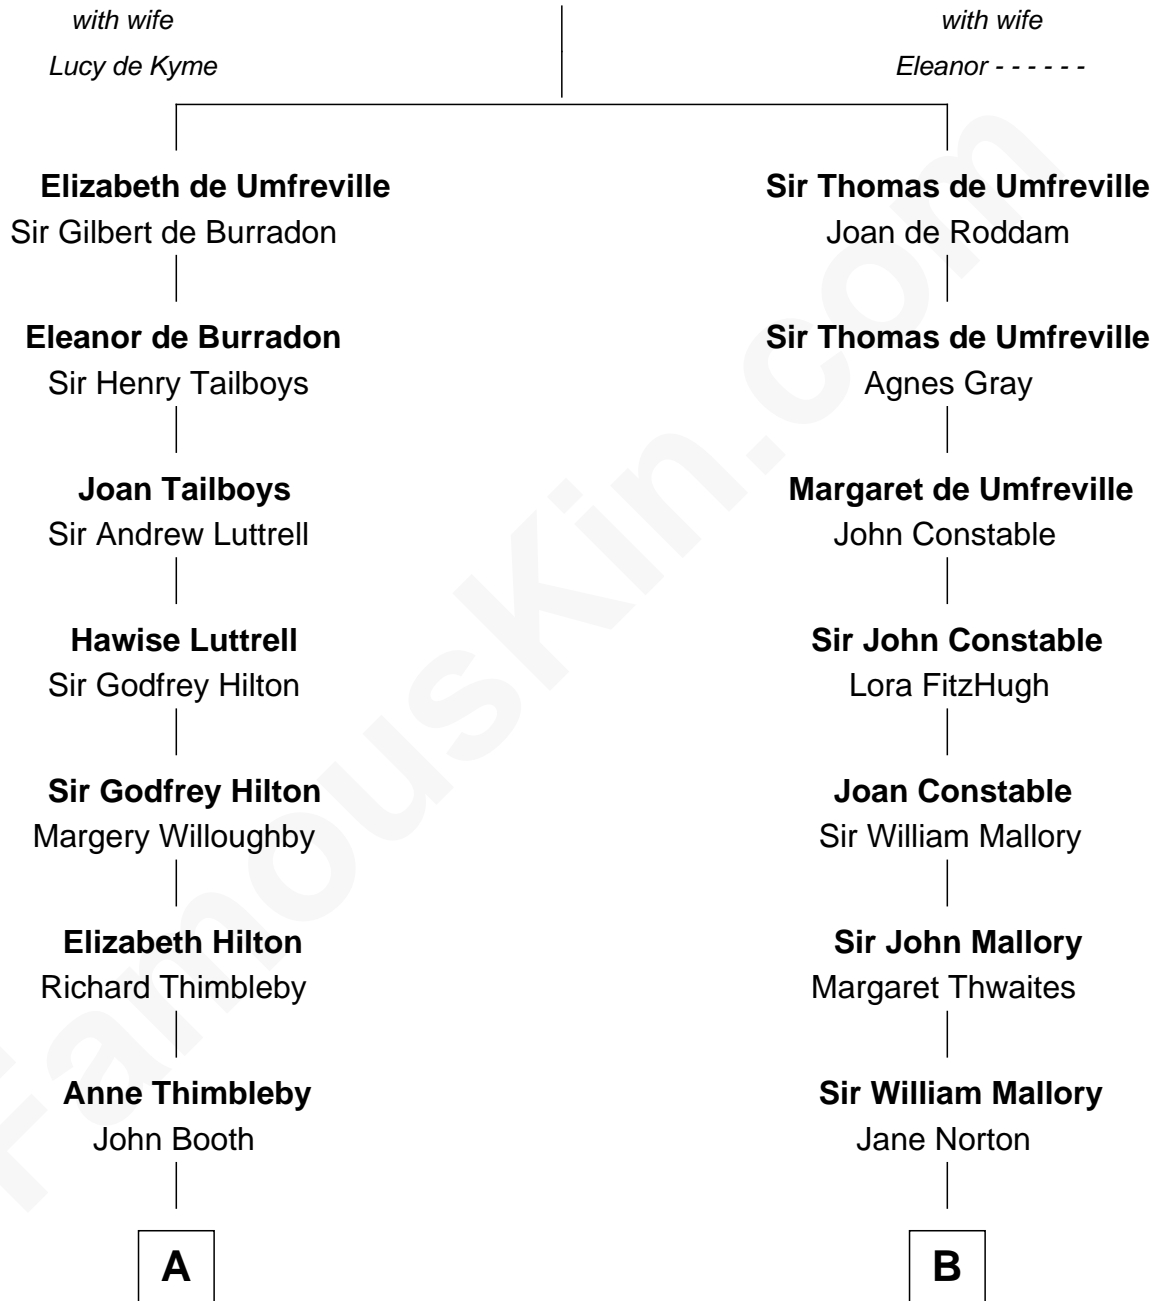

FamousKin.com
Relationship Chart of
George H. W. Bush
41st U.S. President

18th cousin 3 times removed of

Judy Garland
Singer and Movie Actress

Sir Robert de Umfreville

C

Samuel Howard Fay
Susan Montfort Shellman

Harriet Eleanor Fay
Rev. James Smith Bush

Samuel Prescott Bush
Flora Sheldon

Prescott Sheldon Bush
Dorothy Wear Walker

George H. W. Bush
41st U.S. President

D

Francis Avent Gumm
Ethel Marian Milne

Judy Garland
Singer and Movie Actress