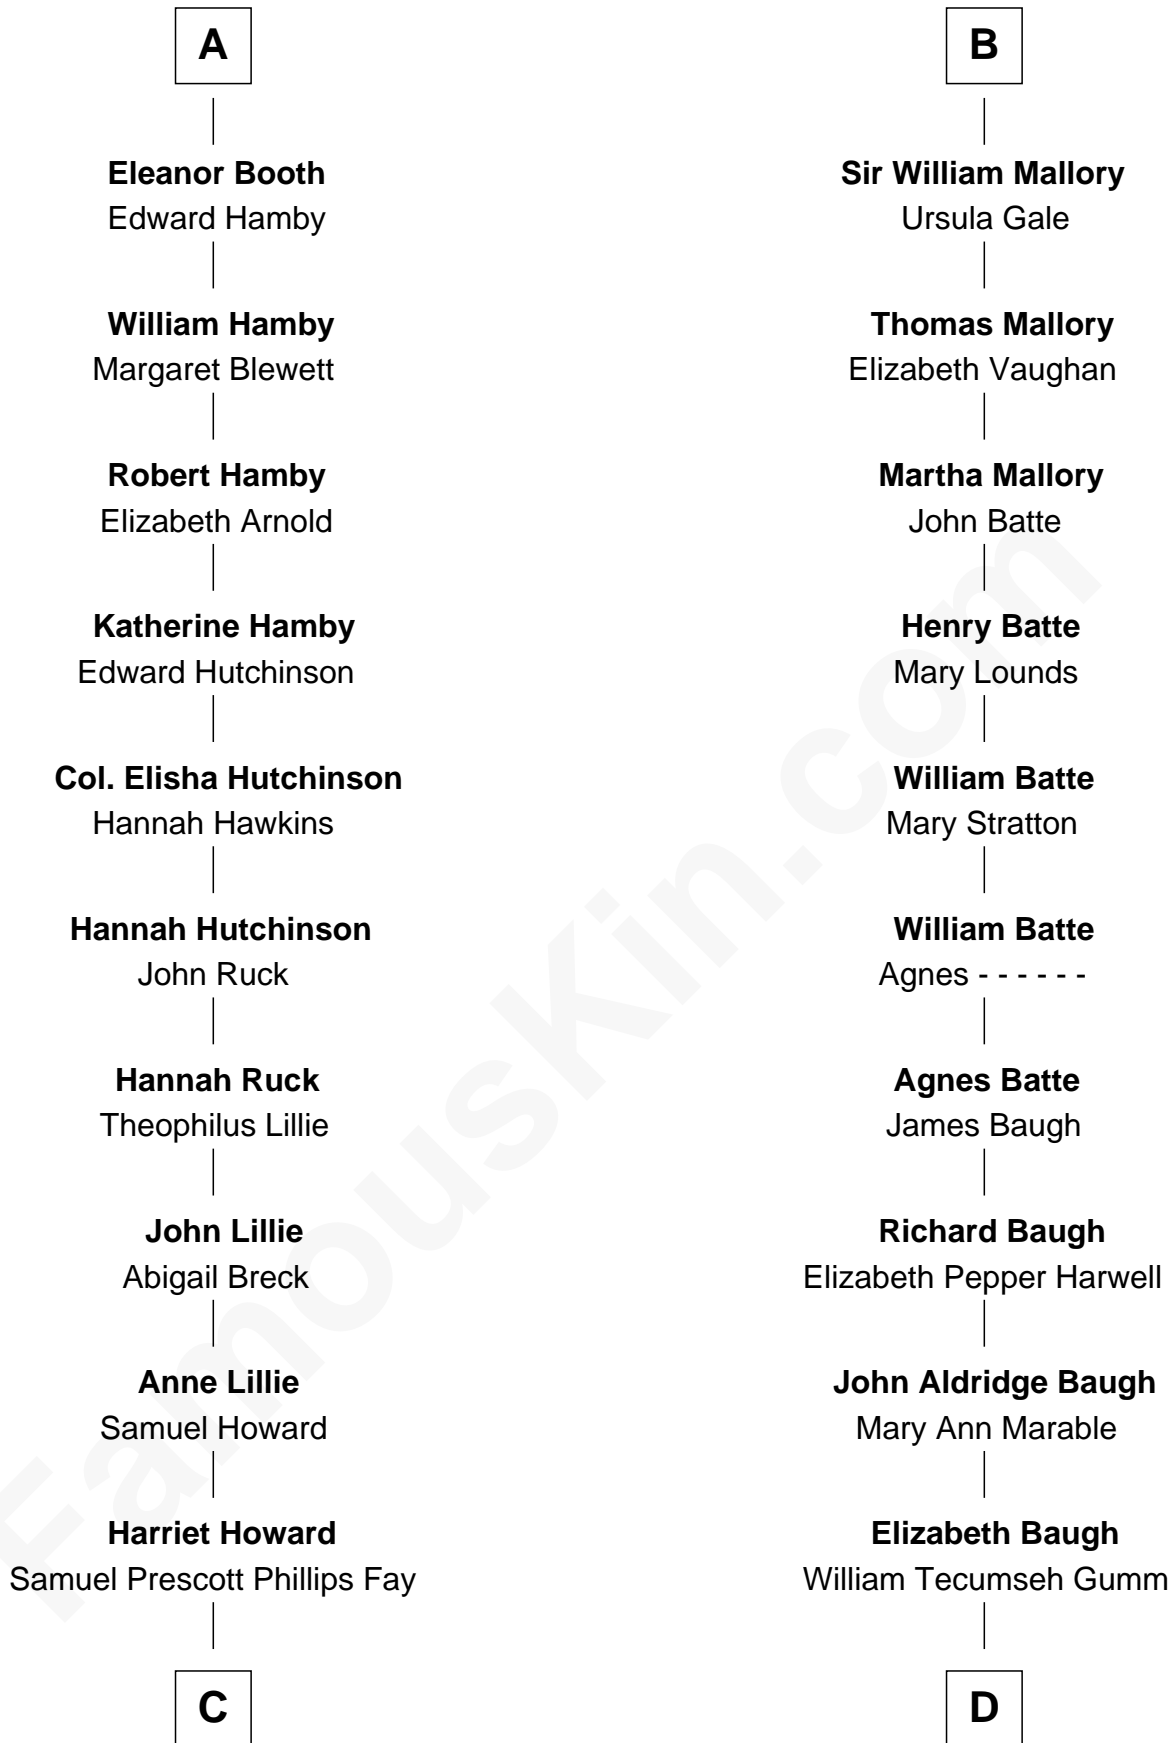

FamousKin.com
Relationship Chart of
George H. W. Bush
41st U.S. President

18th cousin 3 times removed of

Judy Garland
Singer and Movie Actress

Sir Robert de Umfreville

C

Samuel Howard Fay
Susan Montfort Shellman

Harriet Eleanor Fay
Rev. James Smith Bush

Samuel Prescott Bush
Flora Sheldon

Prescott Sheldon Bush
Dorothy Wear Walker

George H. W. Bush
41st U.S. President

D

Francis Avent Gumm
Ethel Marian Milne

Judy Garland
Singer and Movie Actress