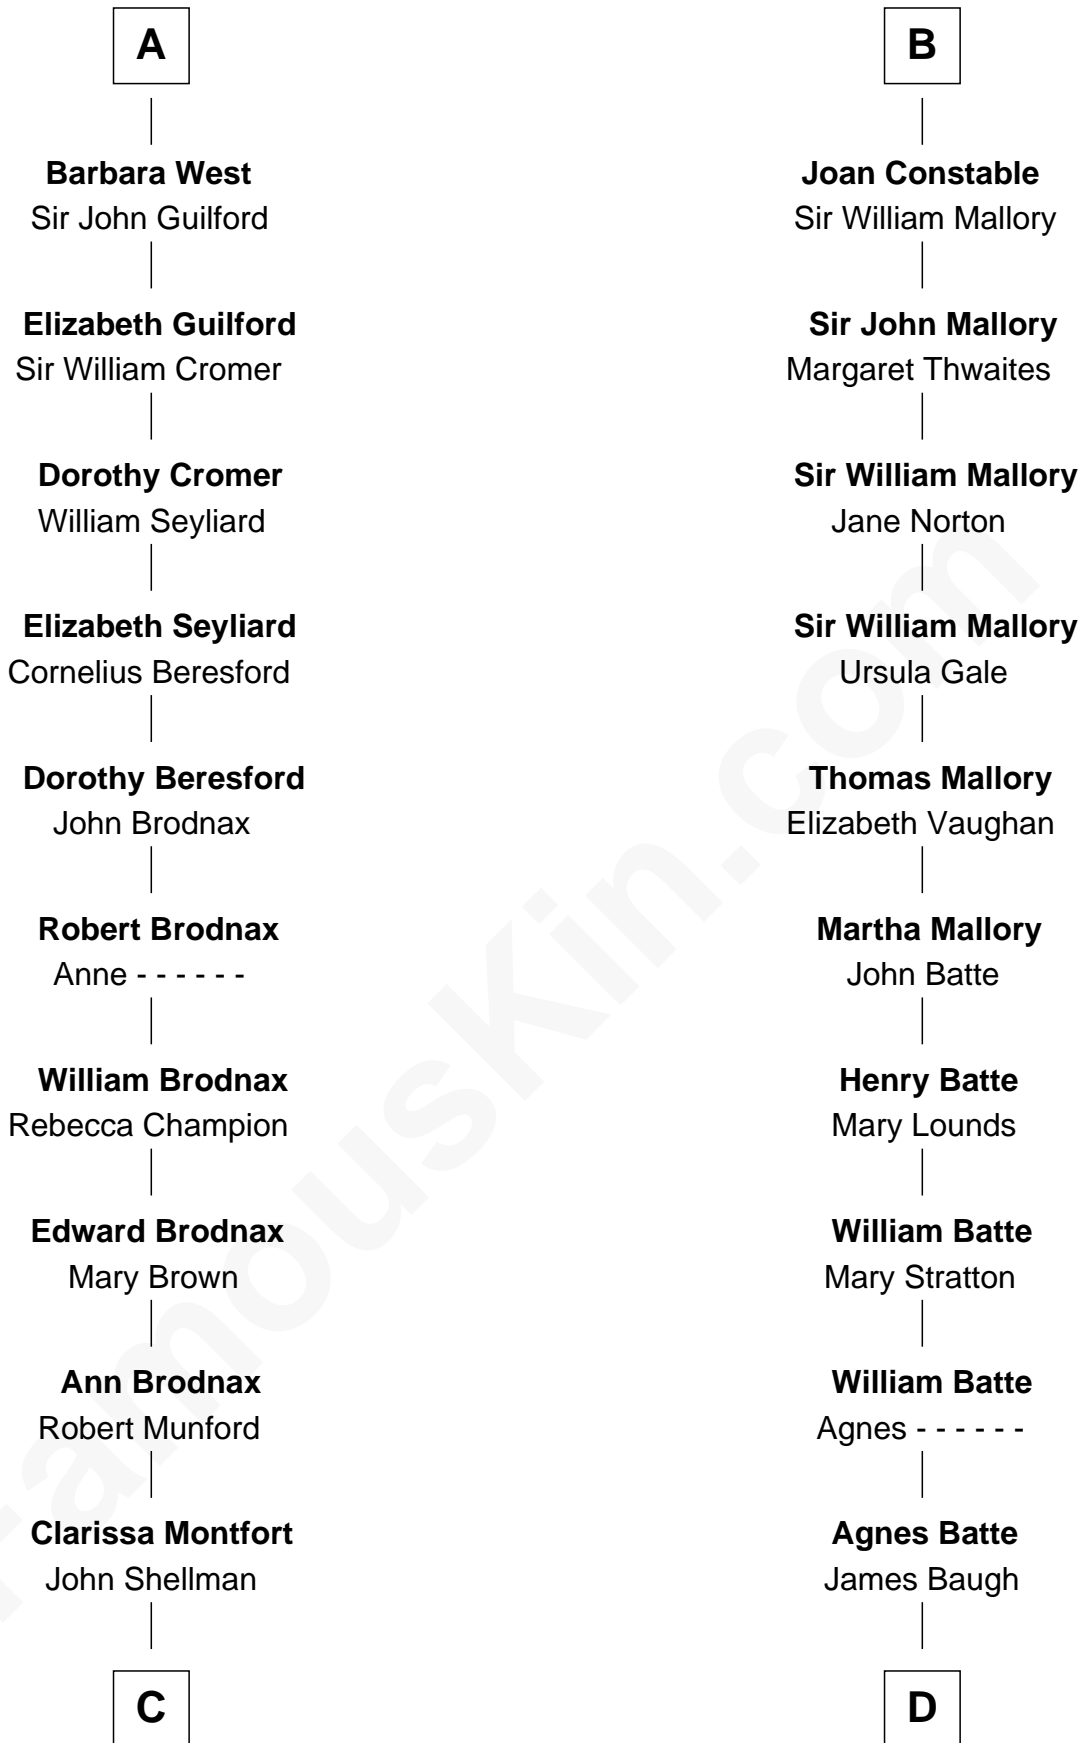

FamousKin.com Relationship Chart of

George H. W. Bush

41st U.S. President

21st cousin of

Judy Garland

Singer and Movie Actress

C

Susan Montfort Shellman

Samuel Howard Fay

Harriet Eleanor Fay

Rev. James Smith Bush

Samuel Prescott Bush

Flora Sheldon

Prescott Sheldon Bush

Dorothy Wear Walker

George H. W. Bush