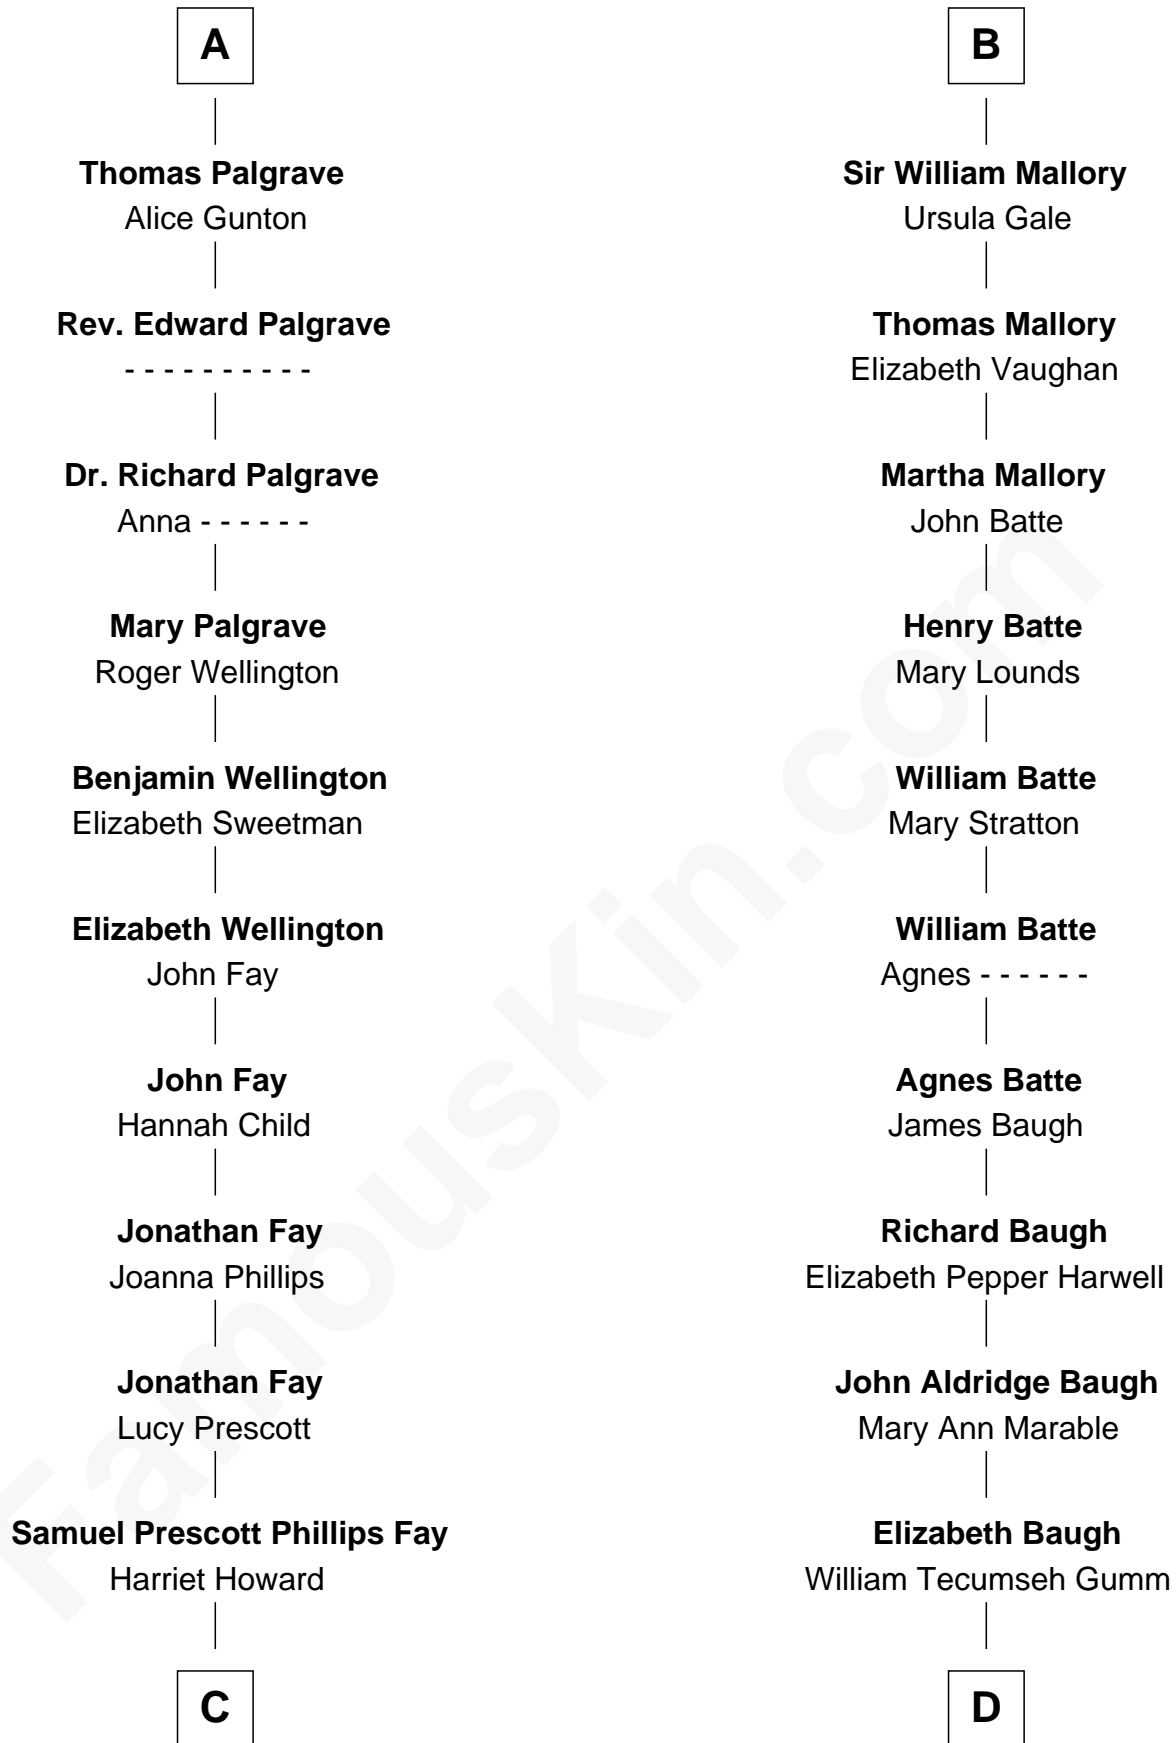

**FamousKin.com**  
**Relationship Chart of**  
**George H. W. Bush**  
*41st U.S. President*

**18th cousin 3 times removed of**  
**Judy Garland**  
*Singer and Movie Actress*

**Edmund Fitzalan**  
 Alice de Warenne

**Margery Willoughby**  
 Sir William FitzHugh

**Elizabeth Goushill**  
 Sir Robert Wingfield

**Lora FitzHugh**  
 Sir John Constable

**Elizabeth Wingfield**  
 Sir William Brandon

**Joan Constable**  
 Sir William Mallory

**Eleanor Brandon**  
 John Glemham

**Sir John Mallory**  
 Margaret Thwaites

**Anne Glemham**  
 Henry Palgrave

**Sir William Mallory**  
 Jane Norton

**A**

**B**

**C**

**Samuel Howard Fay**  
Susan Montfort Shellman

**Harriet Eleanor Fay**  
Rev. James Smith Bush

**Samuel Prescott Bush**  
Flora Sheldon

**Prescott Sheldon Bush**  
Dorothy Wear Walker

**George H. W. Bush**  
*41st U.S. President*

**D**

**Francis Avent Gumm**  
Ethel Marian Milne